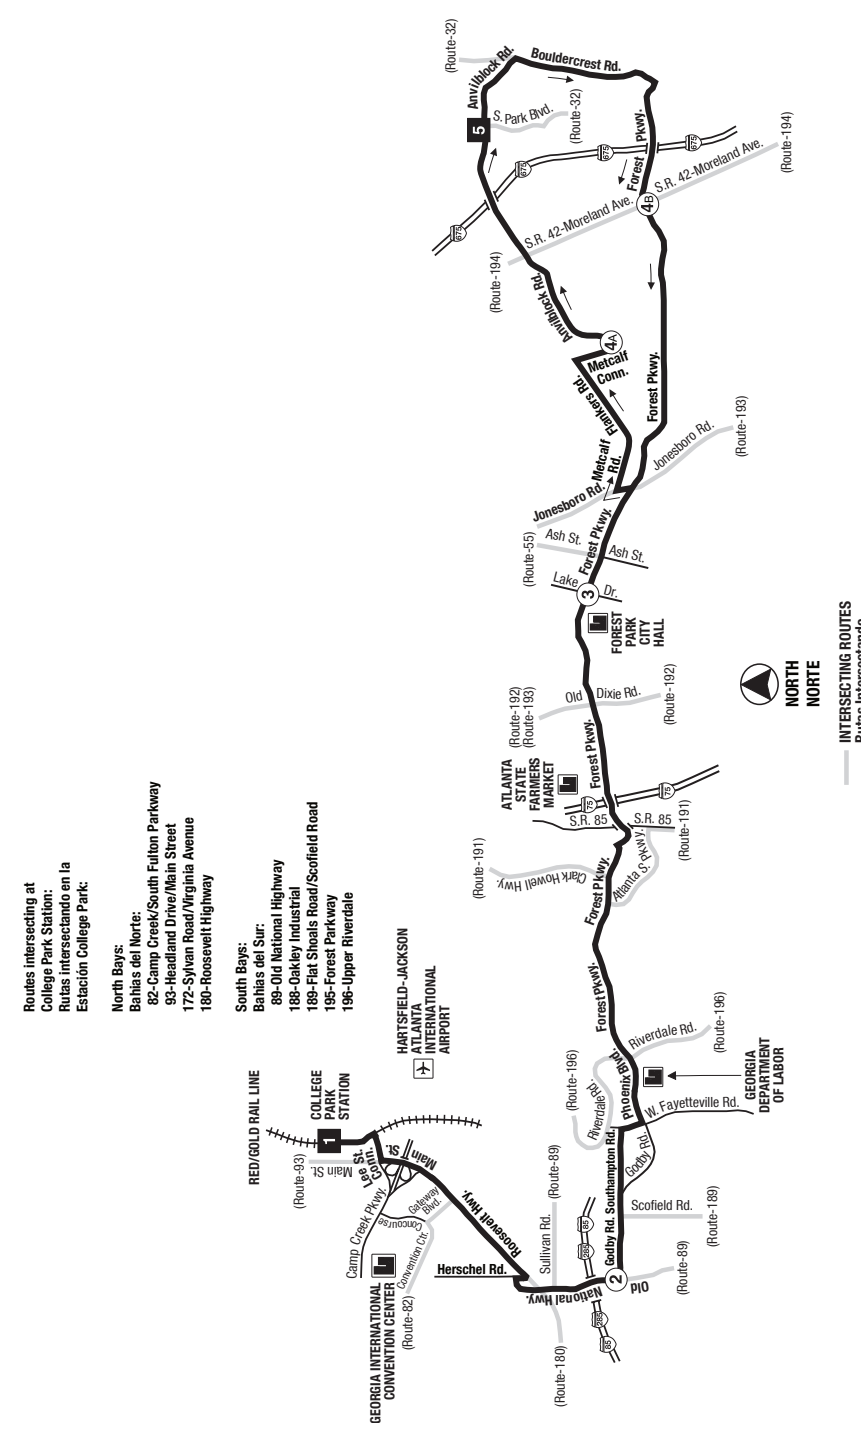

Times given for each bus trip from beginning to end of route. Read down for times at specific locations.
Horarios para cada viaje de autobús desde el principio hasta el fin del trayecto. Lea los horarios para localidades específicas de arriba hacia a bajo.

EASTBOUND - DIRECCION ESTE

6:30	6:40	6:58	7:05	7:12
7:30	7:40	7:58	8:05	8:12
8:30	8:40	8:58	9:05	9:12
9:30	9:41	10:02	10:10	10:17
10:30	10:41	11:02	11:10	11:17
11:30	11:41	12:02	12:10	12:17
12:30	12:42	1:02	1:09	1:16
1:30	1:42	2:02	2:09	2:16
2:30	2:42	3:02	3:09	3:16
3:30	3:42	4:03	4:10	4:18
4:30	4:42	5:03	5:10	5:18
5:30	5:42	6:02	6:09	6:16
6:30	6:42	7:02	7:09	7:16
7:30	7:41	8:00	8:07	8:14
8:30	8:41	9:00	9:07	9:14
9:30	9:41	10:00	10:07	10:14
10:30	10:41	11:00	11:07	11:14
11:30	11:41	12:00	12:07	12:14
12:30	12:41	1:00	1:07	1:14

WESTBOUND - DIRECCION OESTE

6:28	6:37	6:46	7:07	7:15
7:28	7:37	7:46	8:07	8:15
8:28	8:36	8:45	9:07	9:15
9:28	9:36	9:45	10:07	10:15
10:28	10:36	10:45	11:07	11:15
11:26	11:36	11:45	12:06	12:15
12:26	12:36	12:45	1:06	1:15
1:26	1:36	1:45	2:06	2:15
2:26	2:36	2:45	3:06	3:15
3:26	3:36	3:45	4:06	4:15
4:26	4:36	4:45	5:06	5:15
5:26	5:36	5:45	6:06	6:15
6:29	6:39	6:48	7:07	7:15
7:29	7:39	7:48	8:07	8:15
8:31	8:40	8:49	9:07	9:15
9:31	9:40	9:49	10:07	10:15
10:31	10:40	10:49	11:07	11:15
11:31	11:40	11:49	12:07	12:15

All trips are Lift Equipped.
Tenemos levante motorizado en todos los autobuses.
P.M. times are shown in Bold - Tiempo P.M. está en letras negritas.

HOW TO USE THIS MARTA TIMETABLE