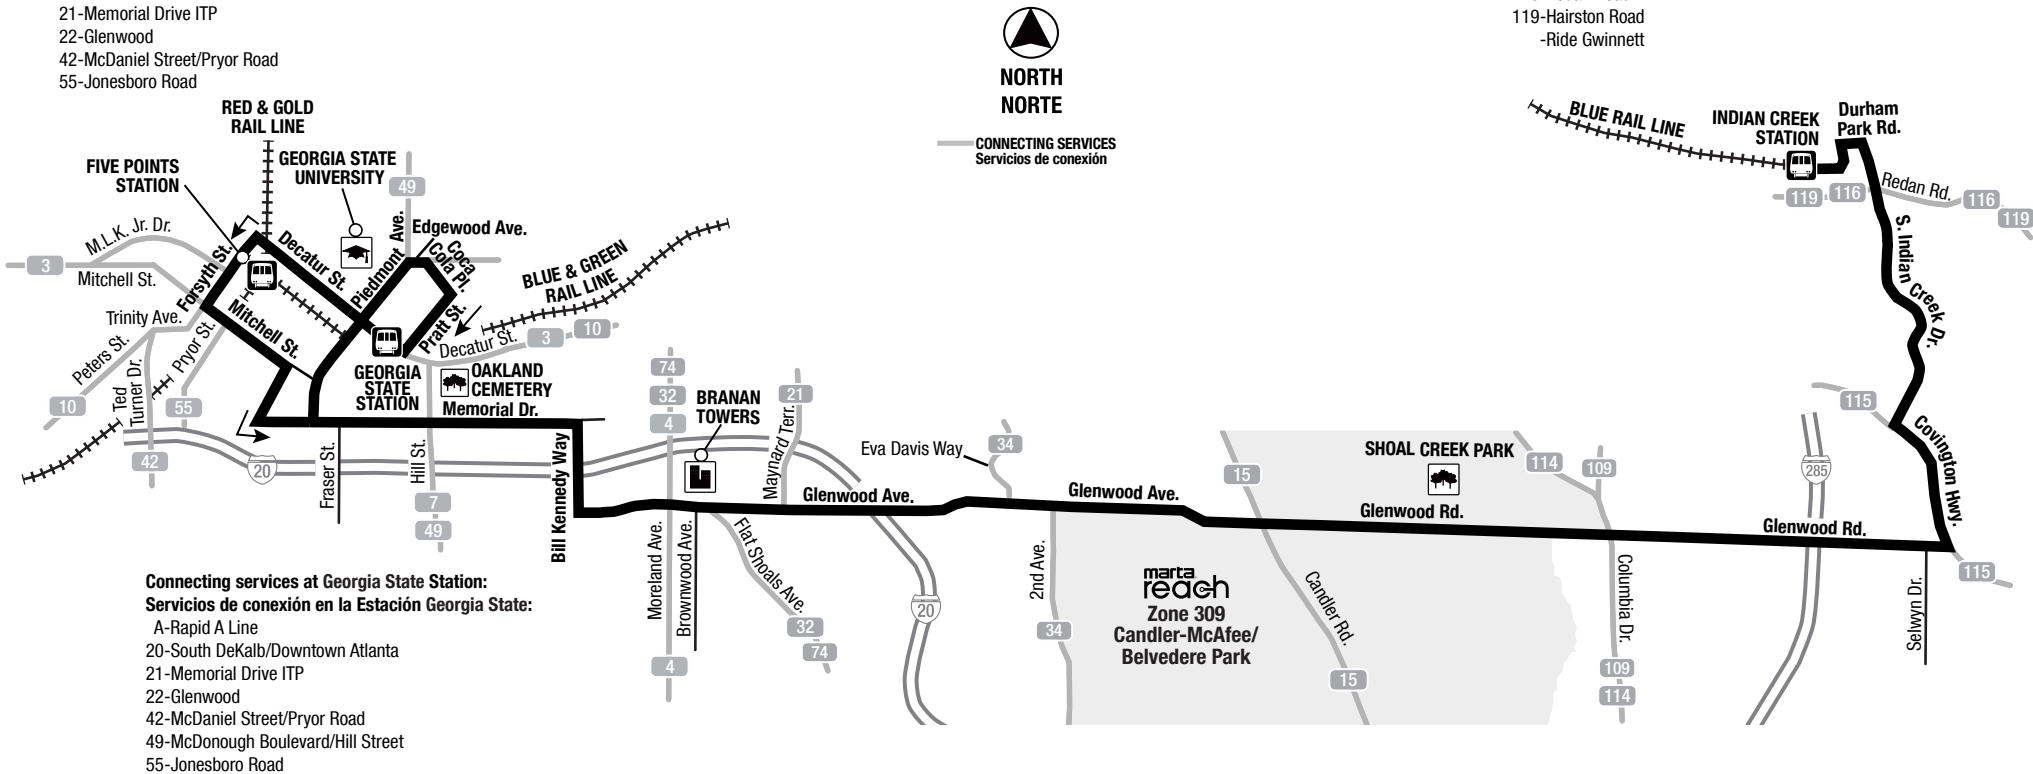

marta | **NextGen Bus Network**

22

Glenwood

About This Route

Route 22 runs east-west between Georgia State Station and Indian Creek Station. Buses travel along Memorial Drive, Bill Kennedy Way, Glenwood Avenue, Glenwood Road, Covington Highway, and S. Indian Creek Drive, serving Five Points Station, Madison Yards, and East Atlanta Village.

Typical Frequency

Route 22 runs every 30 minutes during the day, every 40 minutes after 9 PM and before 6 AM on Saturdays and Sundays.

Acerca de esta Ruta

La ruta 22 opera de este a oeste entre la estación Georgia State y la estación Indian Creek. Los autobuses circulan por Memorial Drive, Bill Kennedy Way, Glenwood Avenue, Glenwood Road, Covington Highway y S. Indian Creek Drive, prestando servicio a la estación Five Points, Madison Yards y East Atlanta Village.

Frecuencia del servicio

La ruta 22 circula cada 30 minutos durante el día, cada 40 minutos después de las 9 PM y antes de las 6 AM los sábados y domingos.

- Connecting services at Five Points Station:**
Servicios de conexión en la Estación Five Points:
- A-Rapid A Line
 - 3-Martin Luther King Junior Drive
 - 10-AUC/Hollywood Road
 - 20-South DeKalb/Downtown Atlanta
 - 21-Memorial Drive ITP
 - 22-Glenwood
 - 42-McDaniel Street/Pryor Road
 - 55-Jonesboro Road

- Connecting services at Georgia State Station:**
Servicios de conexión en la Estación Georgia State:
- A-Rapid A Line
 - 20-South DeKalb/Downtown Atlanta
 - 21-Memorial Drive ITP
 - 22-Glenwood
 - 42-McDaniel Street/Pryor Road
 - 49-McDonough Boulevard/Hill Street
 - 55-Jonesboro Road