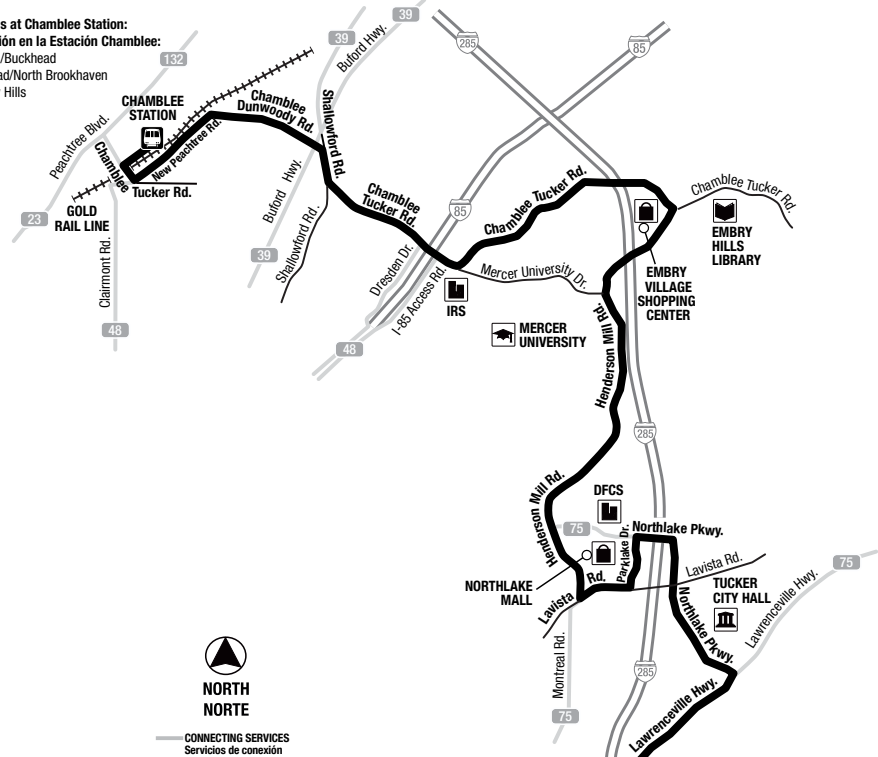

marta | **NextGen Bus Network**

125

Clarkston/Embry Hills

About This Route

Route 125 runs north-south between Kensington Station and Chamblee Station. Buses travel along Northern Avenue, North Indian Creek Drive, Lawrenceville Highway, Northlake Parkway, Parklake Drive, Henderson Mill Road, Chamblee Tucker Road and Chamblee Dunwoody Road, serving Georgia Piedmont Technical College, Georgia State University Perimeter College (Clarkston), Clarkston High School, Northlake Mall, Tucker City Hall and Embry Hills Library.

Typical Frequency

Route 125 runs every 30 minutes on weekdays, Saturdays, and Sundays.

Acerca de esta Ruta

La ruta 125 opera de norte a sur entre la estación Kensington y la estación Chamblee. Los autobuses circulan por Northern Avenue, North Indian Creek Drive, Lawrenceville Highway, Northlake Parkway, Parklake Drive, Henderson Mill Road, Chamblee Tucker Road y Chamblee Dunwoody Road, prestando servicio a Georgia Piedmont Technical College, Georgia State University Perimeter College (Clarkston), Clarkston High School, Northlake Mall, Tucker City Hall y la biblioteca Embry Hills.

Frecuencia del servicio

La ruta 125 circula cada 30 minutos los días de semana, sábados y domingos.

Connecting services at Chamblee Station:
Servicios de conexión en la Estación Chamblee:
23-Peachtree Road/Buckhead
48-I-85 Access Road/North Brookhaven
125-Clarkston/Embry Hills
132-Tilly Mill Road

CONNECTING SERVICES
Servicios de conexión

Connecting services at Kensington Station:
Servicios de conexión en la Estación Kensington:
21-Memorial Drive ITP
109-Peachcrest Road/Columbia Drive
115-Covington Highway
116-Redan Road
119-Hairston Road
121-Memorial Drive OTP/Pleasantdale
125-Clarkston/Embry Hills