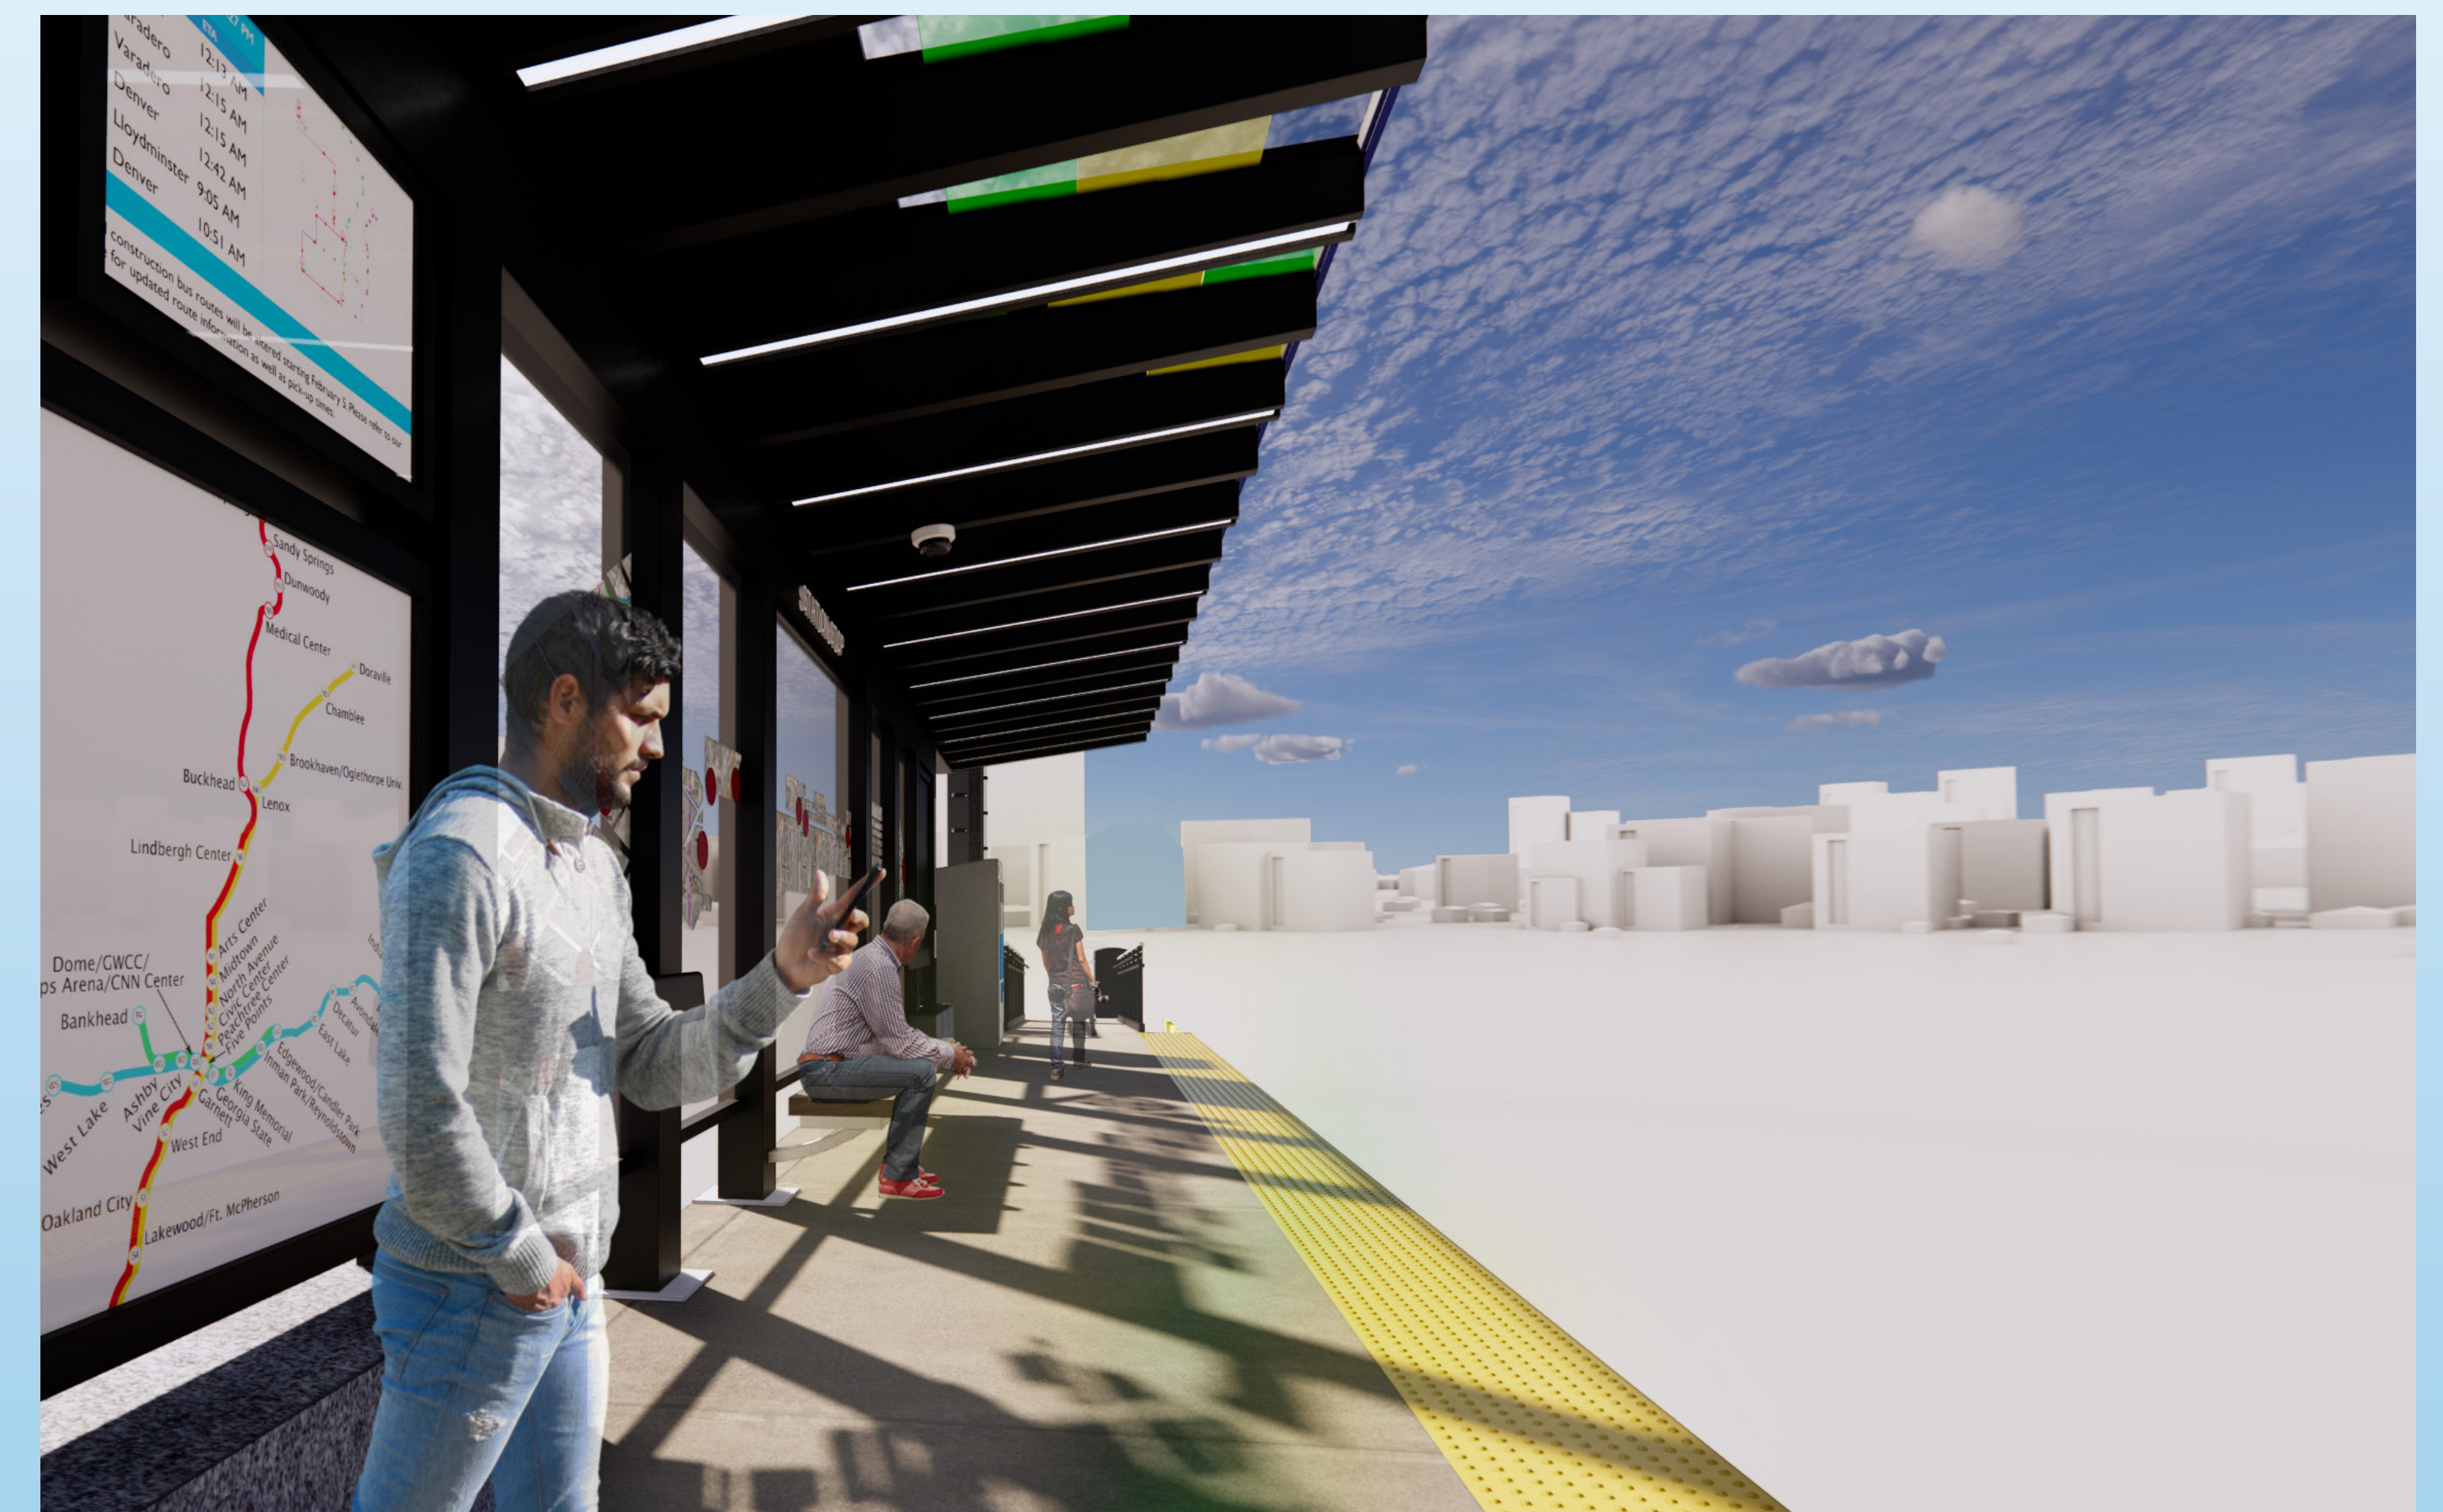

Shelter Concepts

Overall Station

Overhead View

Backside View

Platform View

NOTE: Graphics are for illustrative purposes only

Shelter Renderings

Georgia Avenue Northbound Stop (looking north)

Haygood Avenue Stops (looking south)

NOTE: Graphics are for illustrative purposes only

Shelter Renderings

Georgia State Station Stop (looking north)

Mitchell Street at Broad Street Stop (looking northwest)