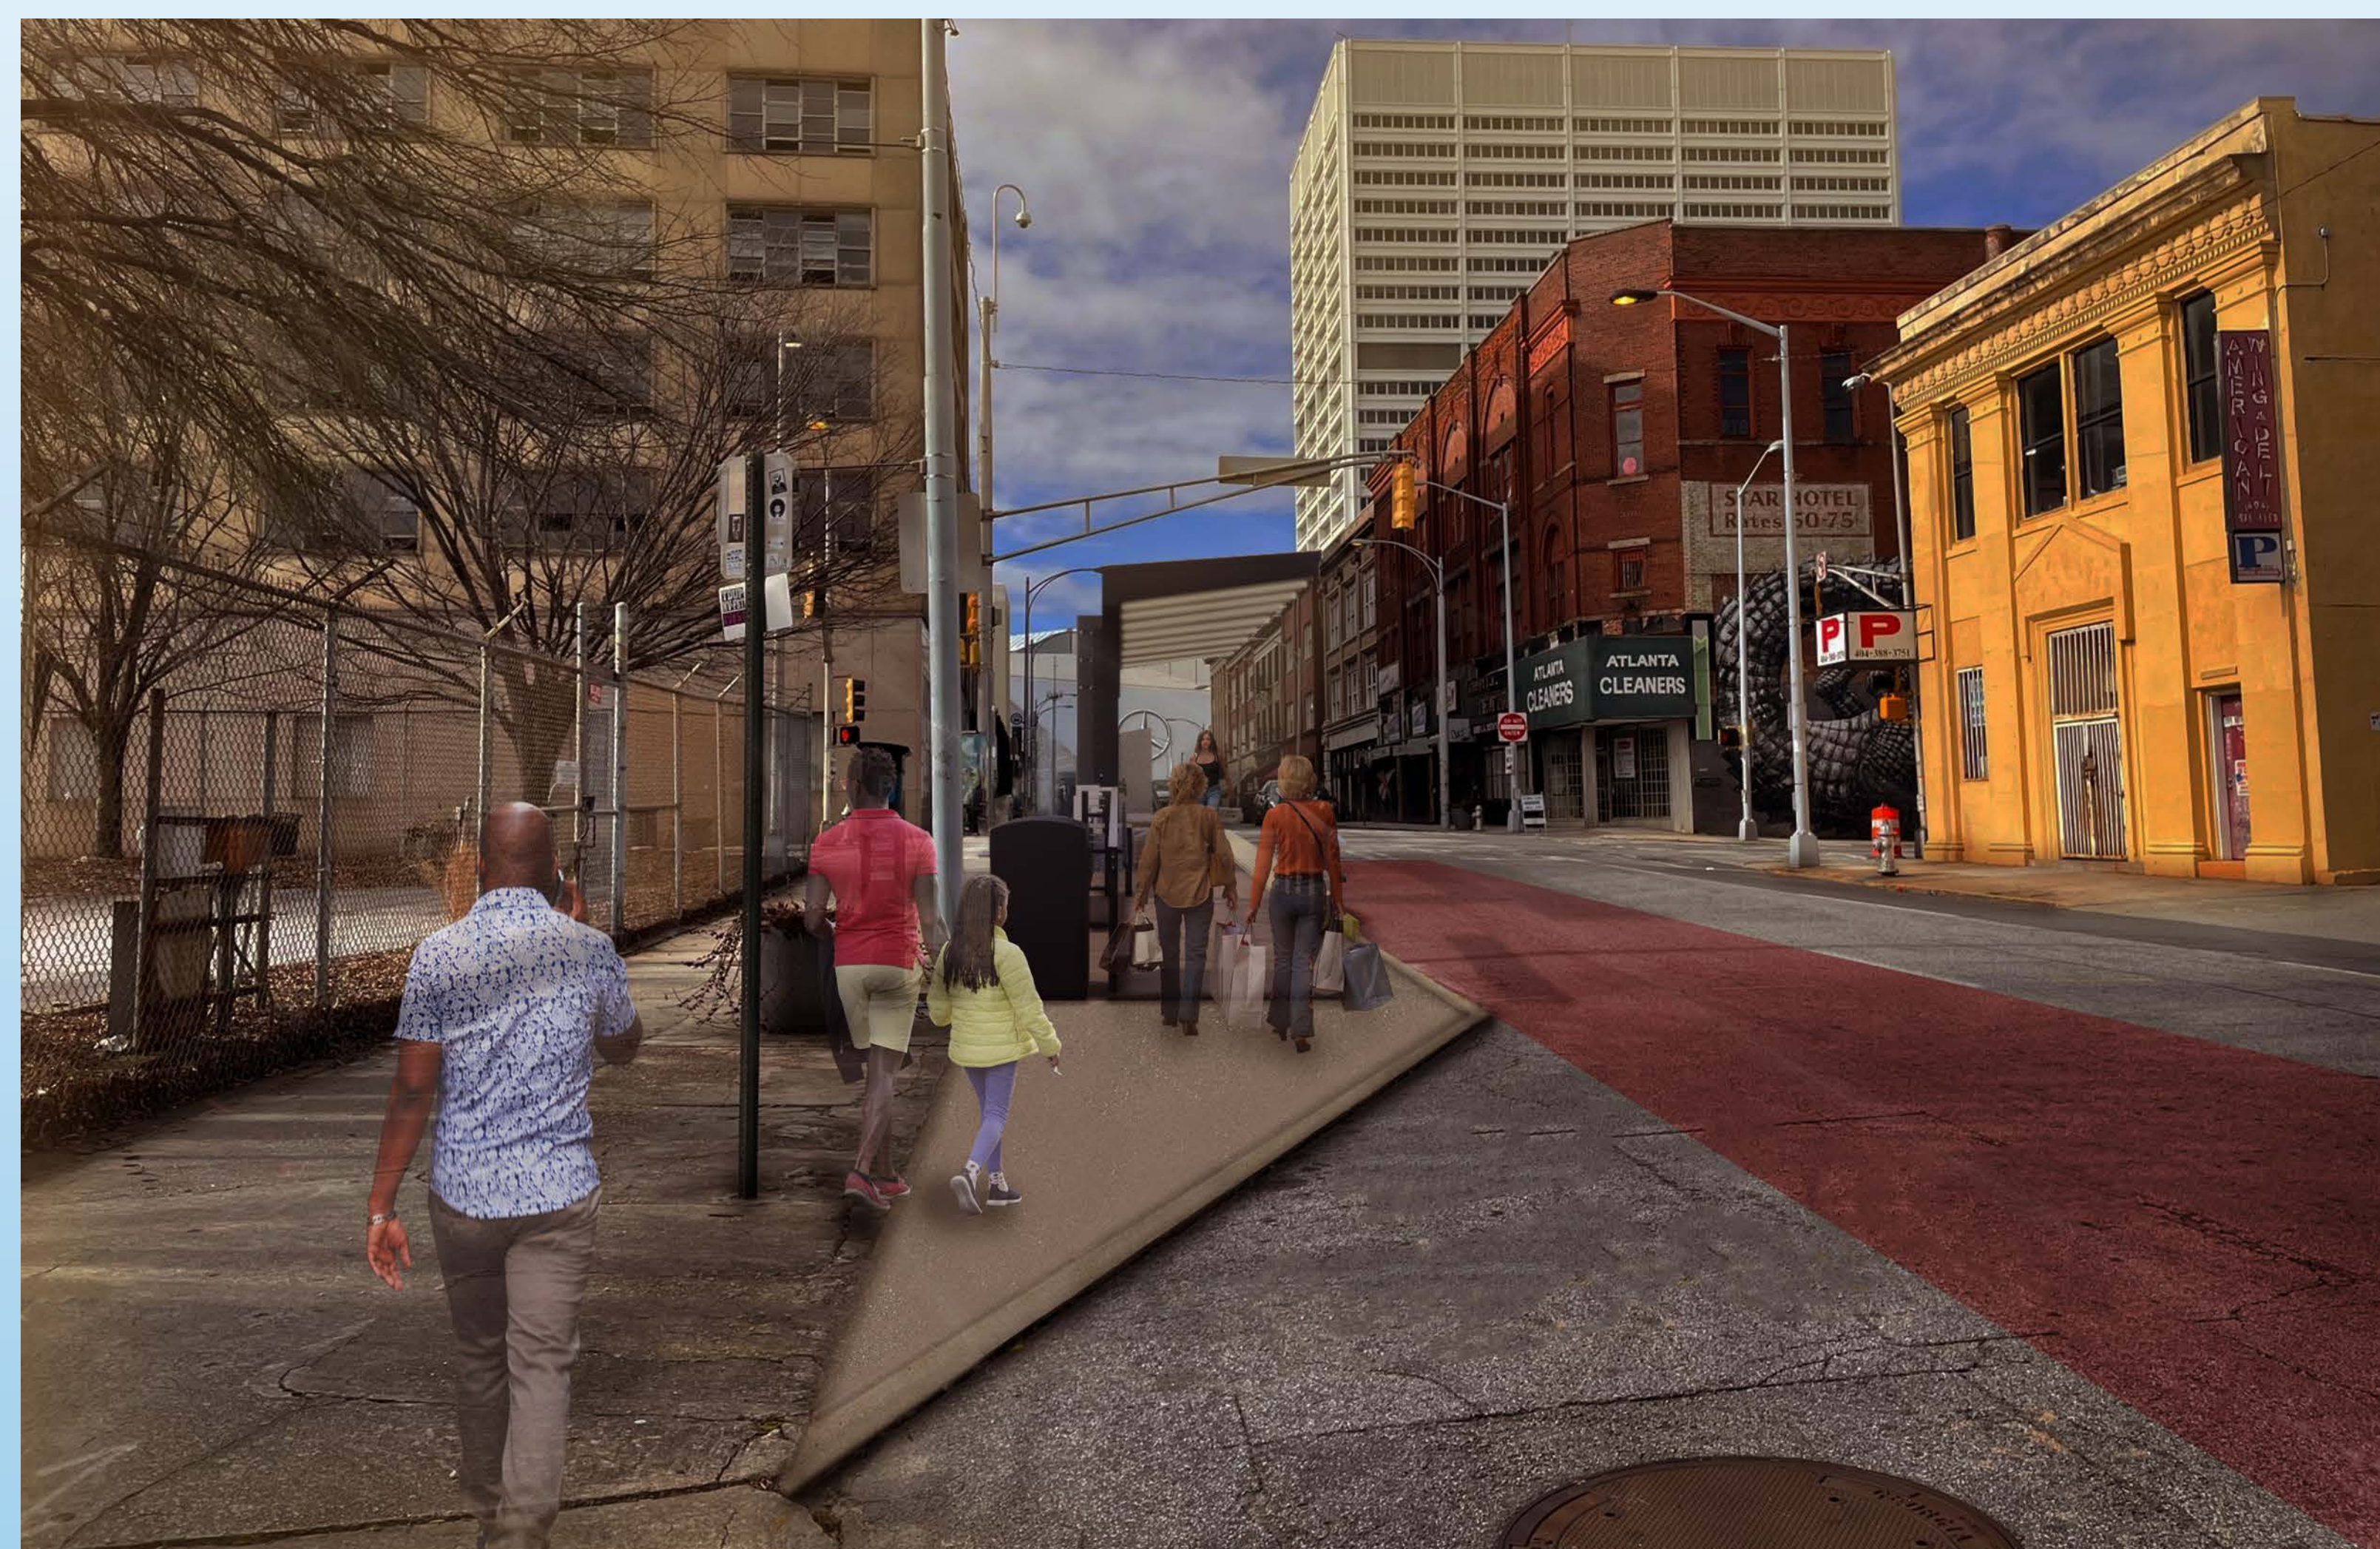

Shelter Concepts

Overall Station

Overhead View

Backside View

Platform View

NOTE: Graphics are for illustrative purposes only

Shelter Renderings

Georgia Avenue Northbound Stop (looking north)

Haygood Avenue Stops (looking south)

NOTE: Graphics are for illustrative purposes only

Shelter Renderings

Georgia State Station Stop (looking north)

Mitchell Street at Broad Street Stop (looking northwest)