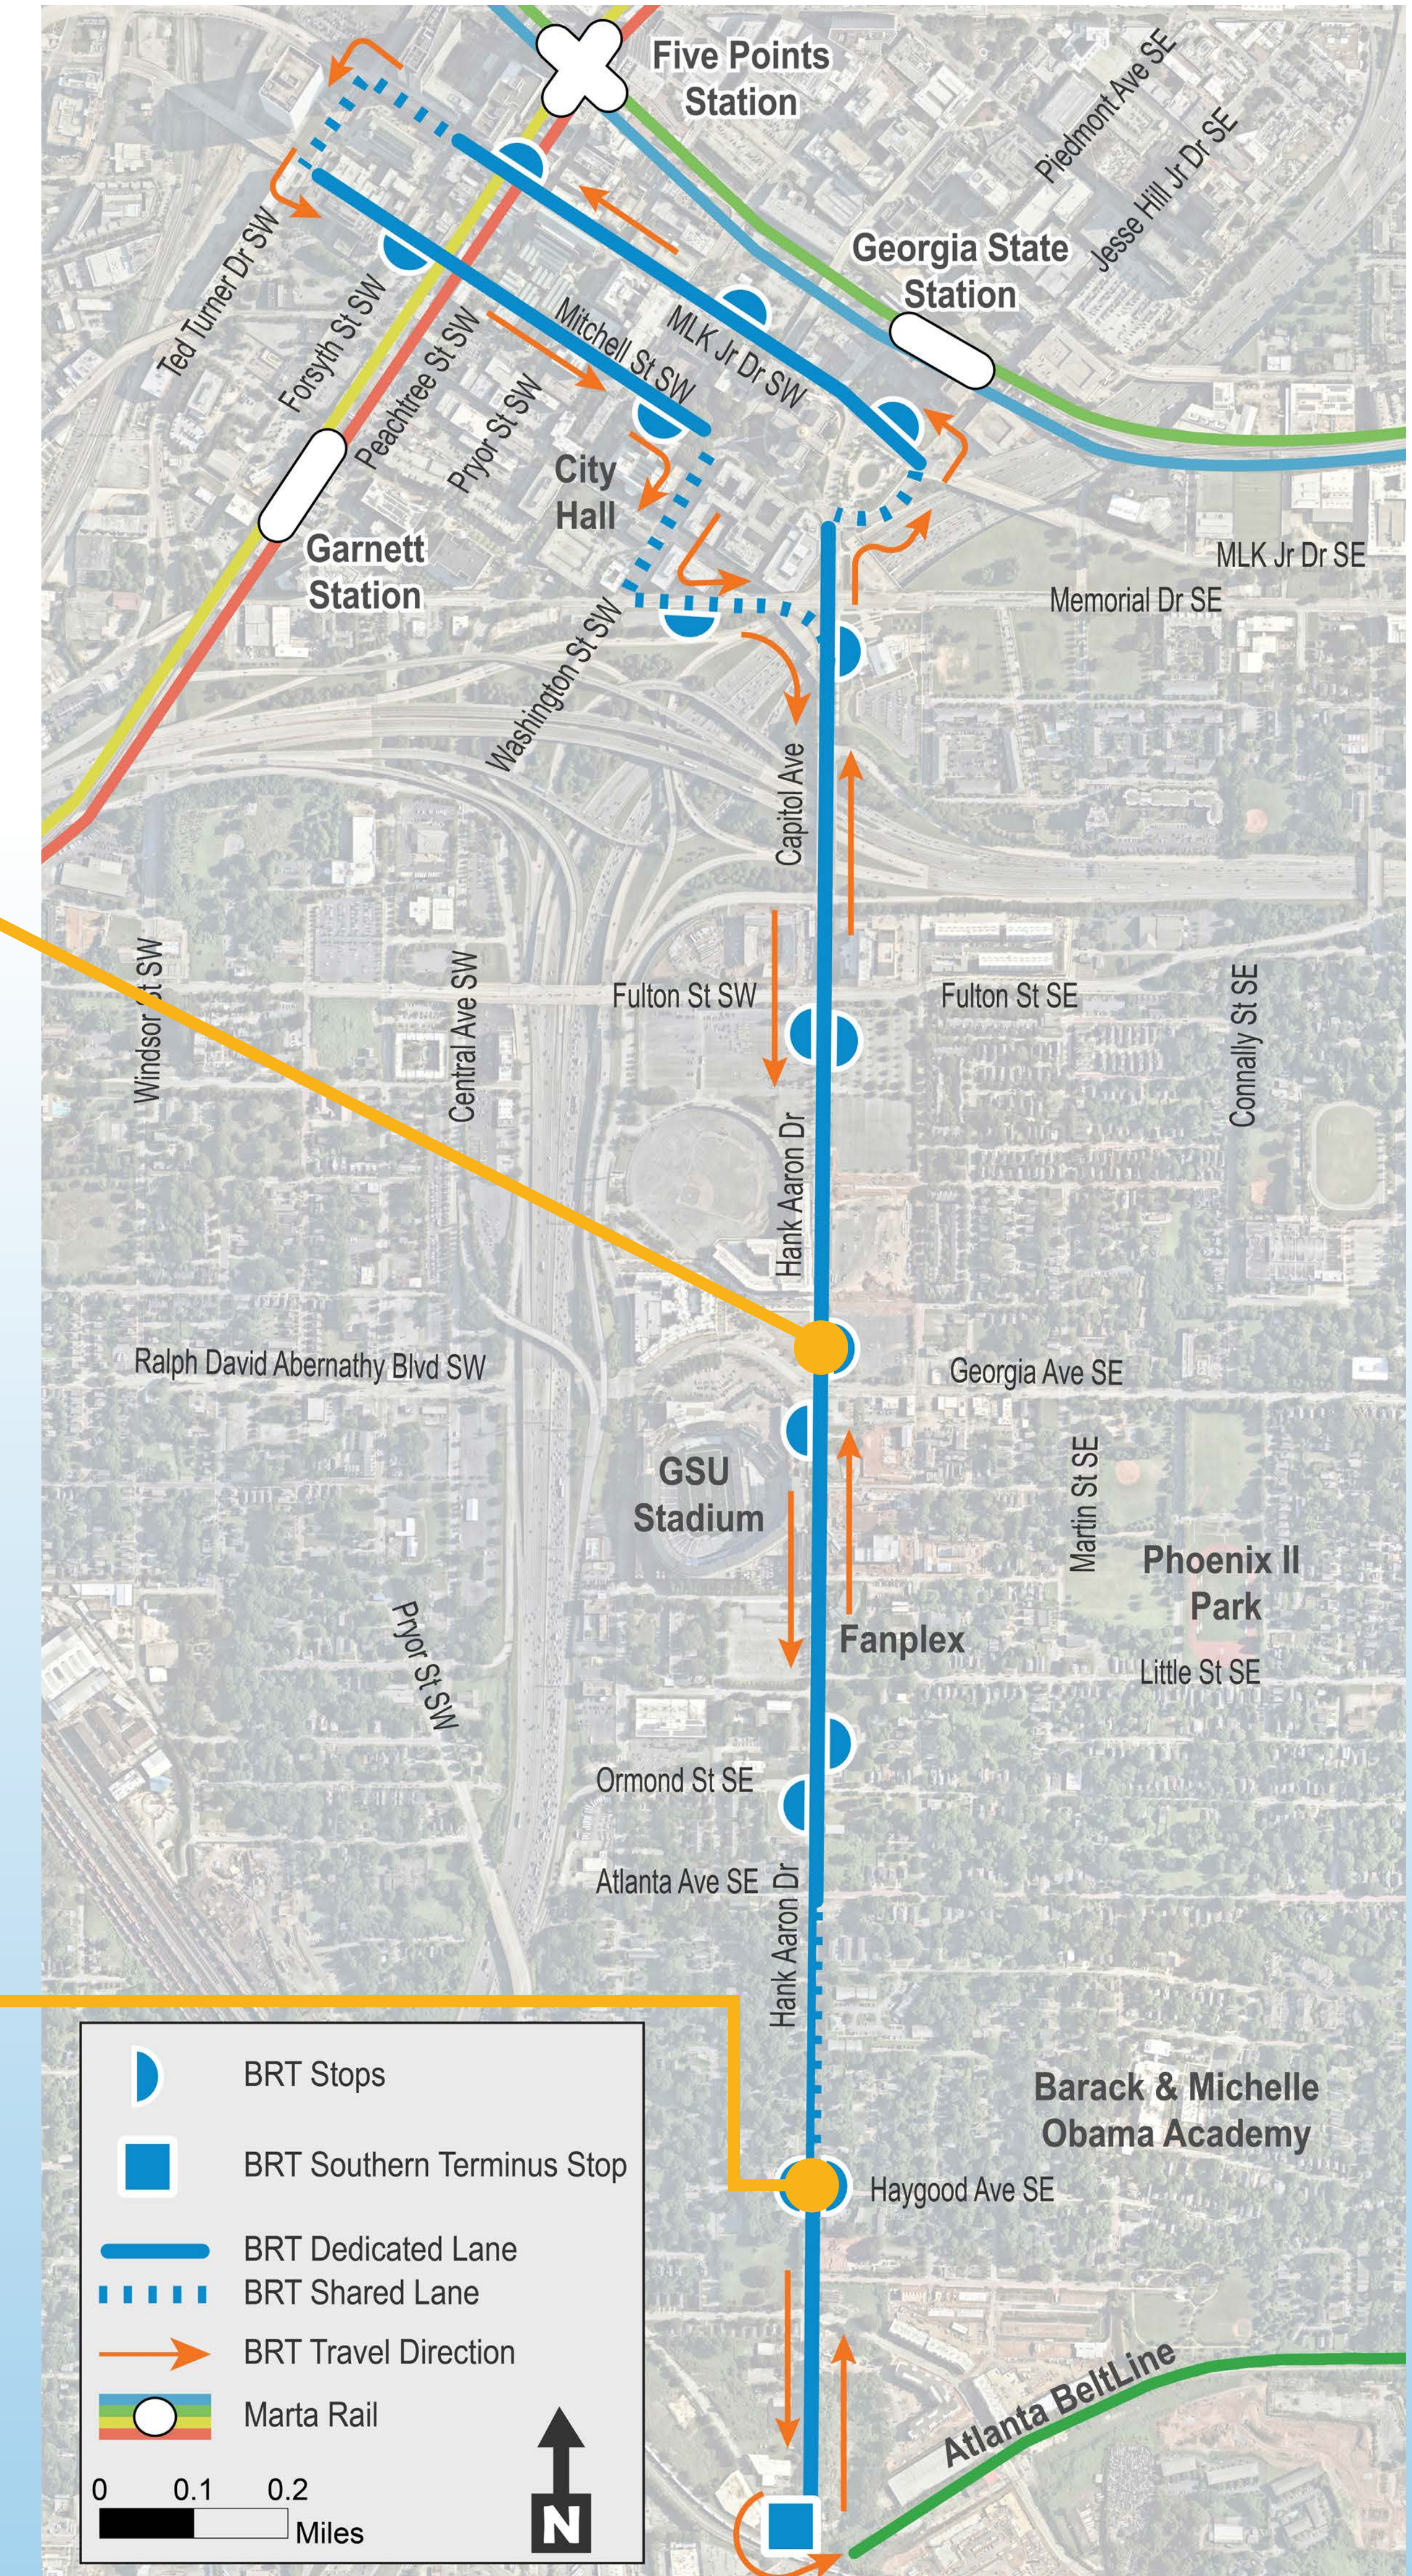

Shelter Concepts

Overall Station

Overhead View

Backside View

Platform View

NOTE: Graphics are for illustrative purposes only

Shelter Renderings

Georgia Avenue Northbound Stop (looking north)

Haygood Avenue Stops (looking south)

NOTE: Graphics are for illustrative purposes only

Shelter Renderings

Georgia State Station Stop (looking north)

Mitchell Street at Broad Street Stop (looking northwest)