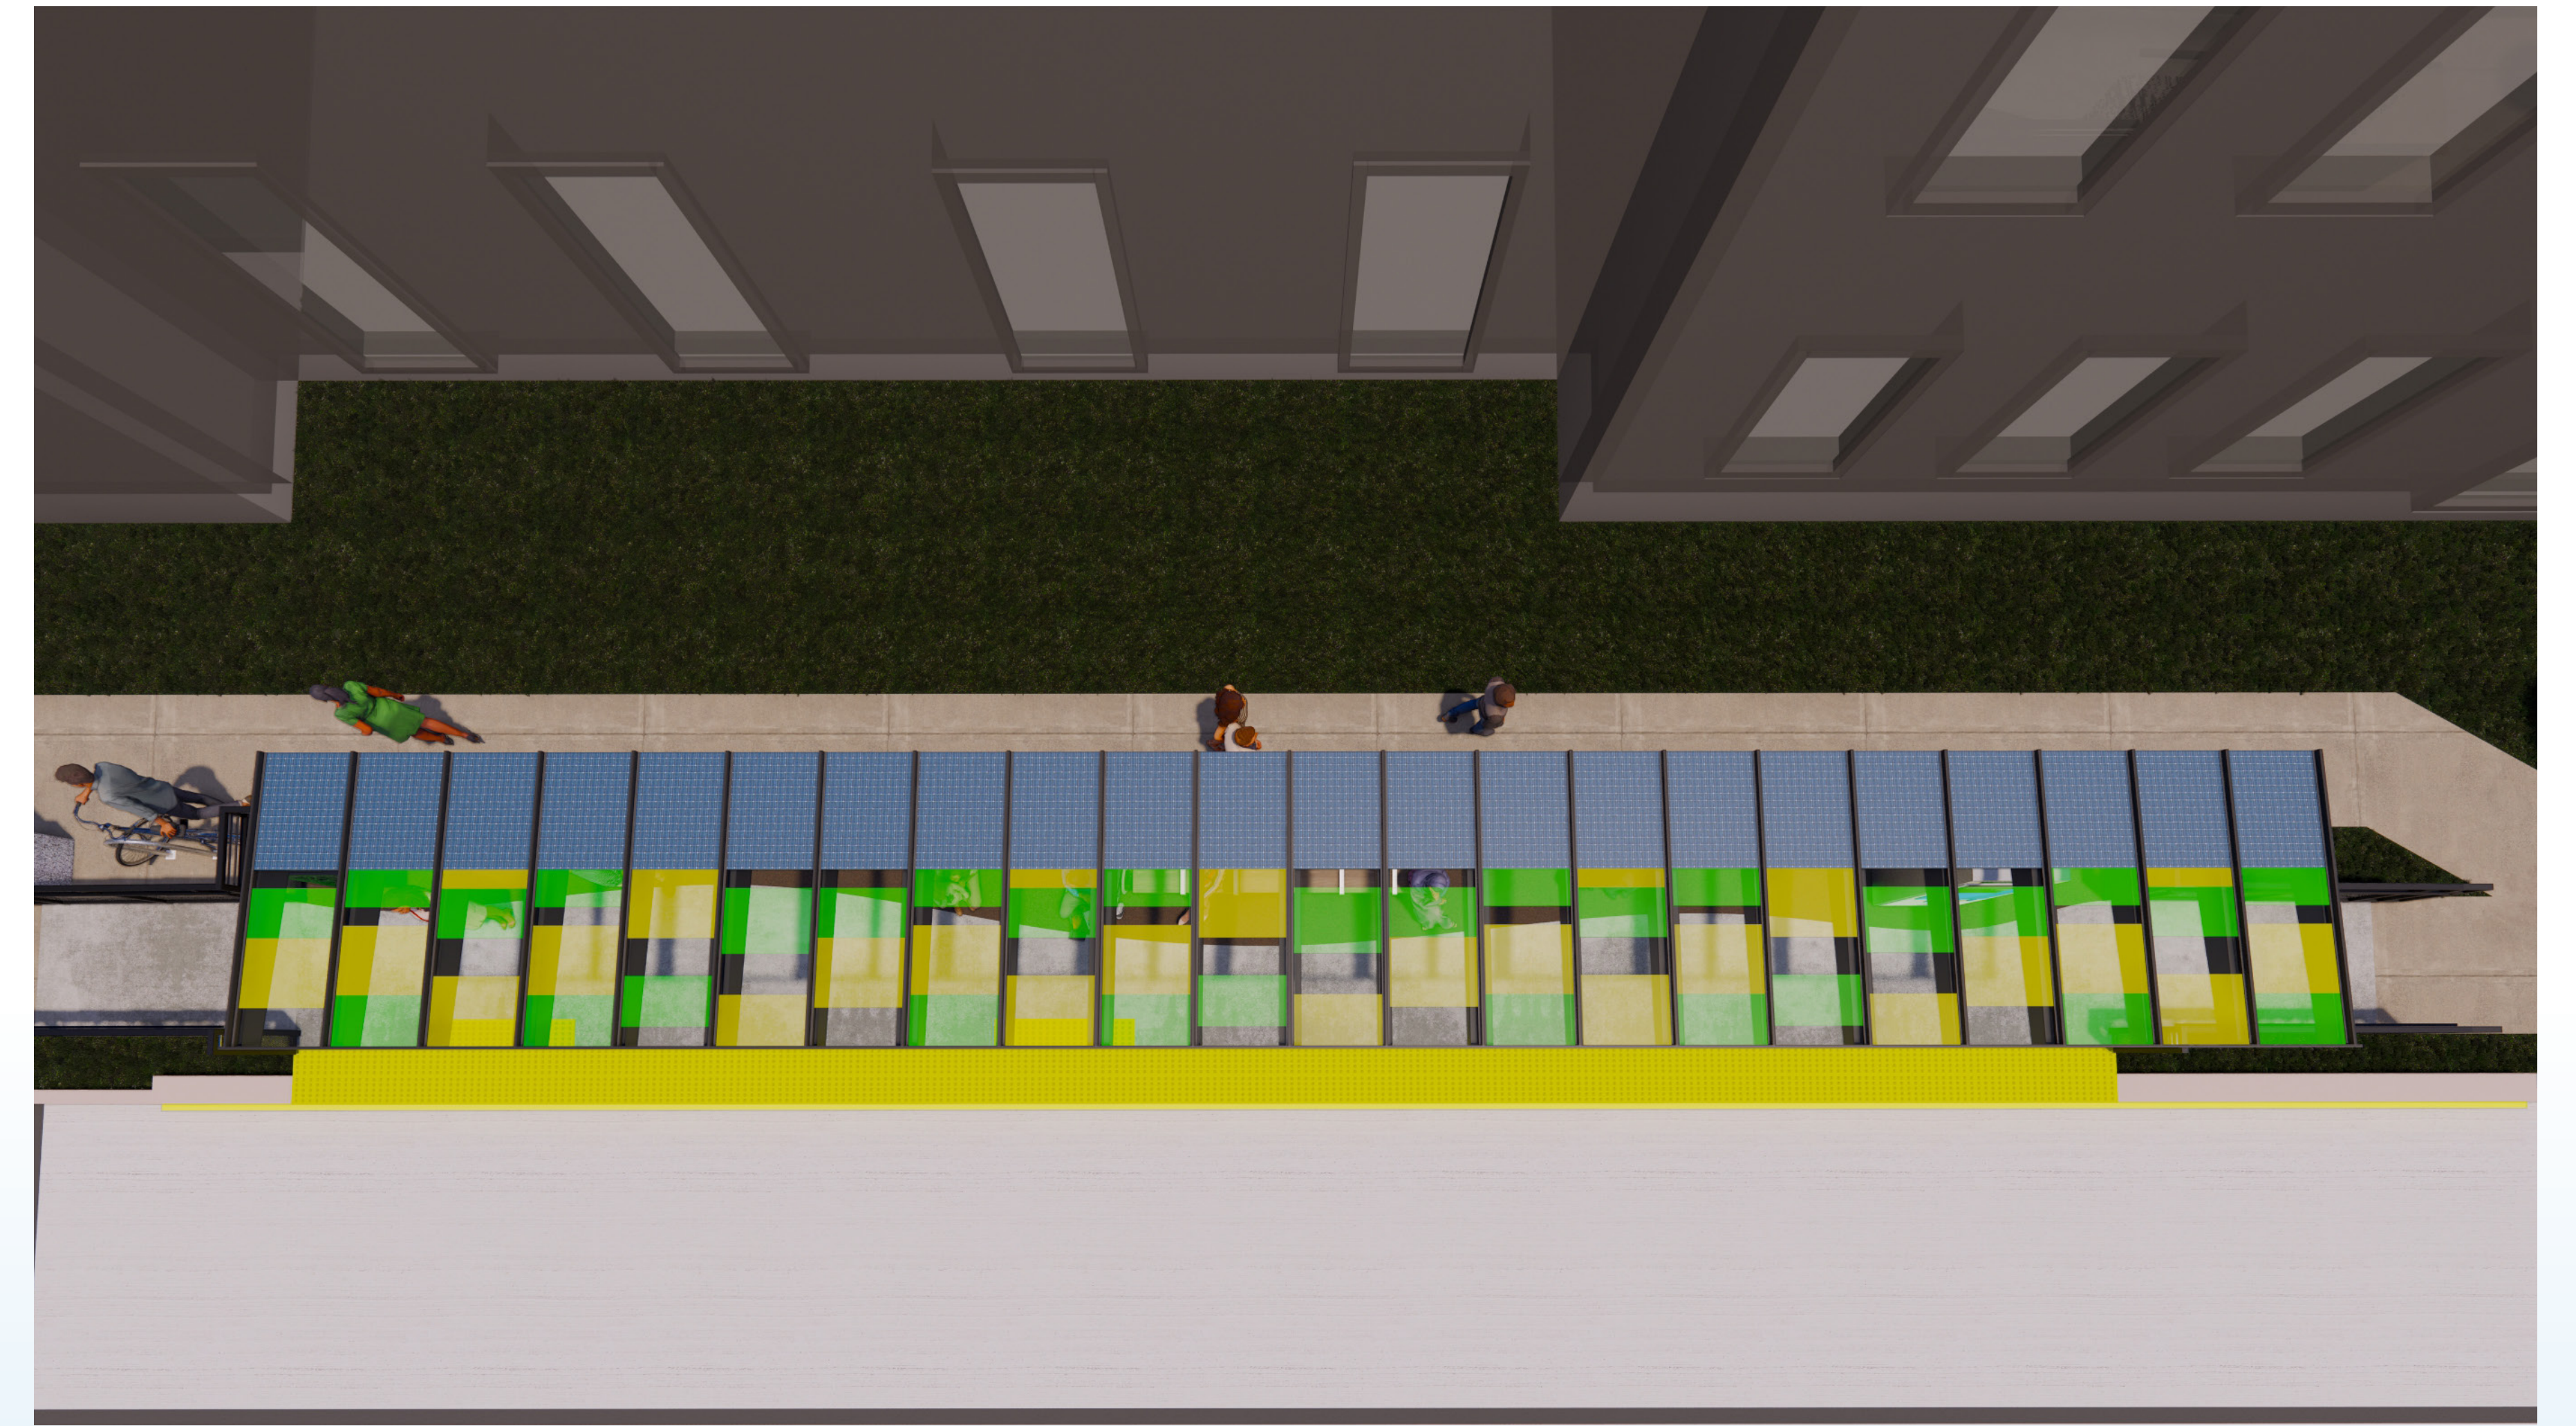

Shelter Concepts

Overall Station

Overhead View

Backside View

Platform View

NOTE: Graphics are for illustrative purposes only

Shelter Renderings

Georgia Avenue Northbound Stop (looking north)

Haygood Avenue Stops (looking south)

NOTE: Graphics are for illustrative purposes only

Shelter Renderings

Georgia State Station Stop (looking north)

Mitchell Street at Broad Street Stop (looking northwest)