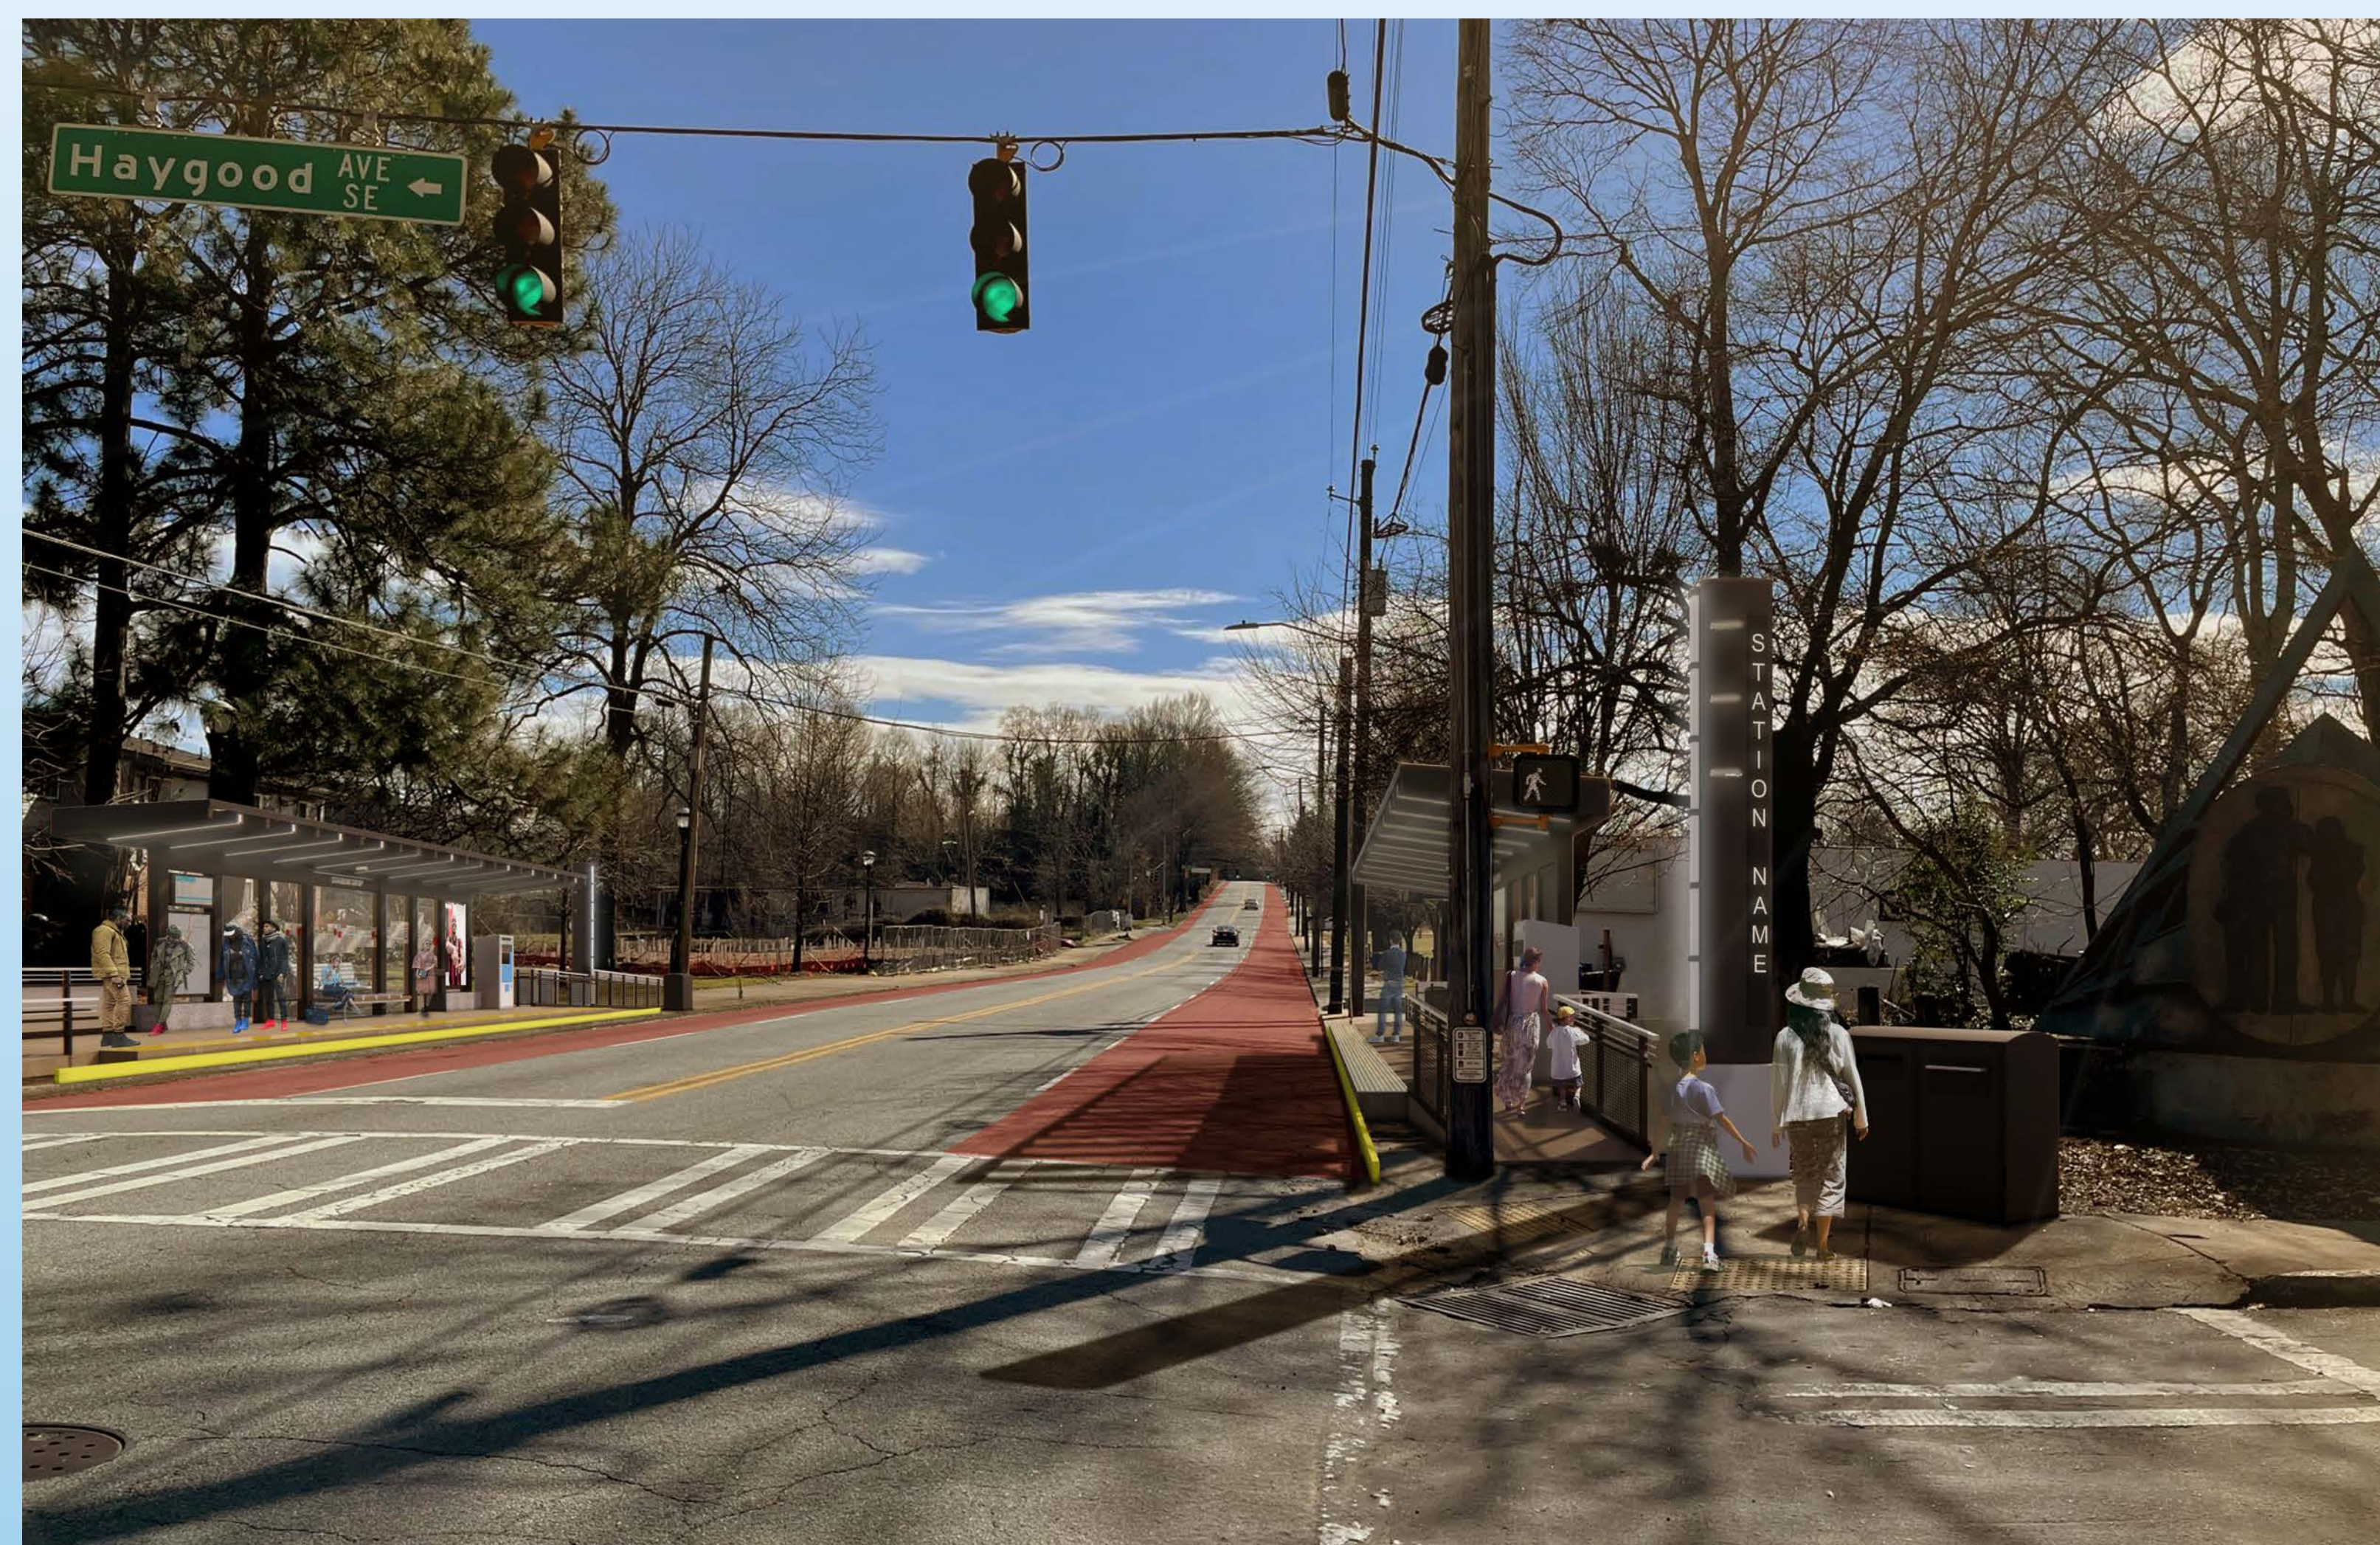

Shelter Concepts

Overall Station

Overhead View

Backside View

Platform View

NOTE: Graphics are for illustrative purposes only

Shelter Renderings

Georgia Avenue Northbound Stop (looking north)

Haygood Avenue Stops (looking south)

NOTE: Graphics are for illustrative purposes only

Shelter Renderings

Georgia State Station Stop (looking north)

Mitchell Street at Broad Street Stop (looking northwest)