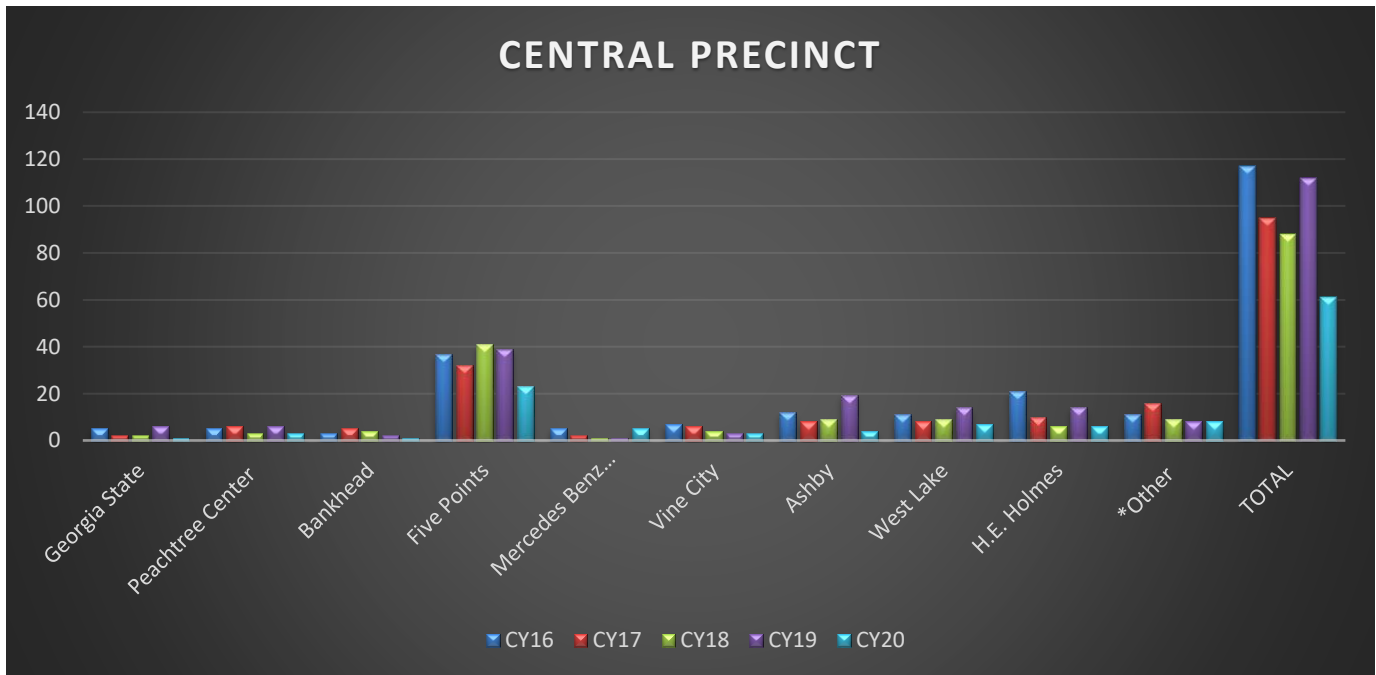

Central Precinct Crime Stats

STATION	CY16	CY17	CY18	CY19	CY20
Georgia State	5	2	2	6	1
Peachtree Center	5	6	3	6	3
Bankhead	3	5	4	2	1
Five Points	37	32	41	39	23
Dome/Mercedes Benz Stadium	5	2	1	1	5
Vine City	7	6	4	3	3
Ashby	12	8	9	19	4
West Lake	11	8	9	14	7
H.E. Holmes	21	10	6	14	6
Other*	11	16	9	8	8
TOTAL	117	95	88	112	61

*Note: Other indicates Part I Crimes that occurred on MARTA but not at a station (facilities, construction sites, etc.).