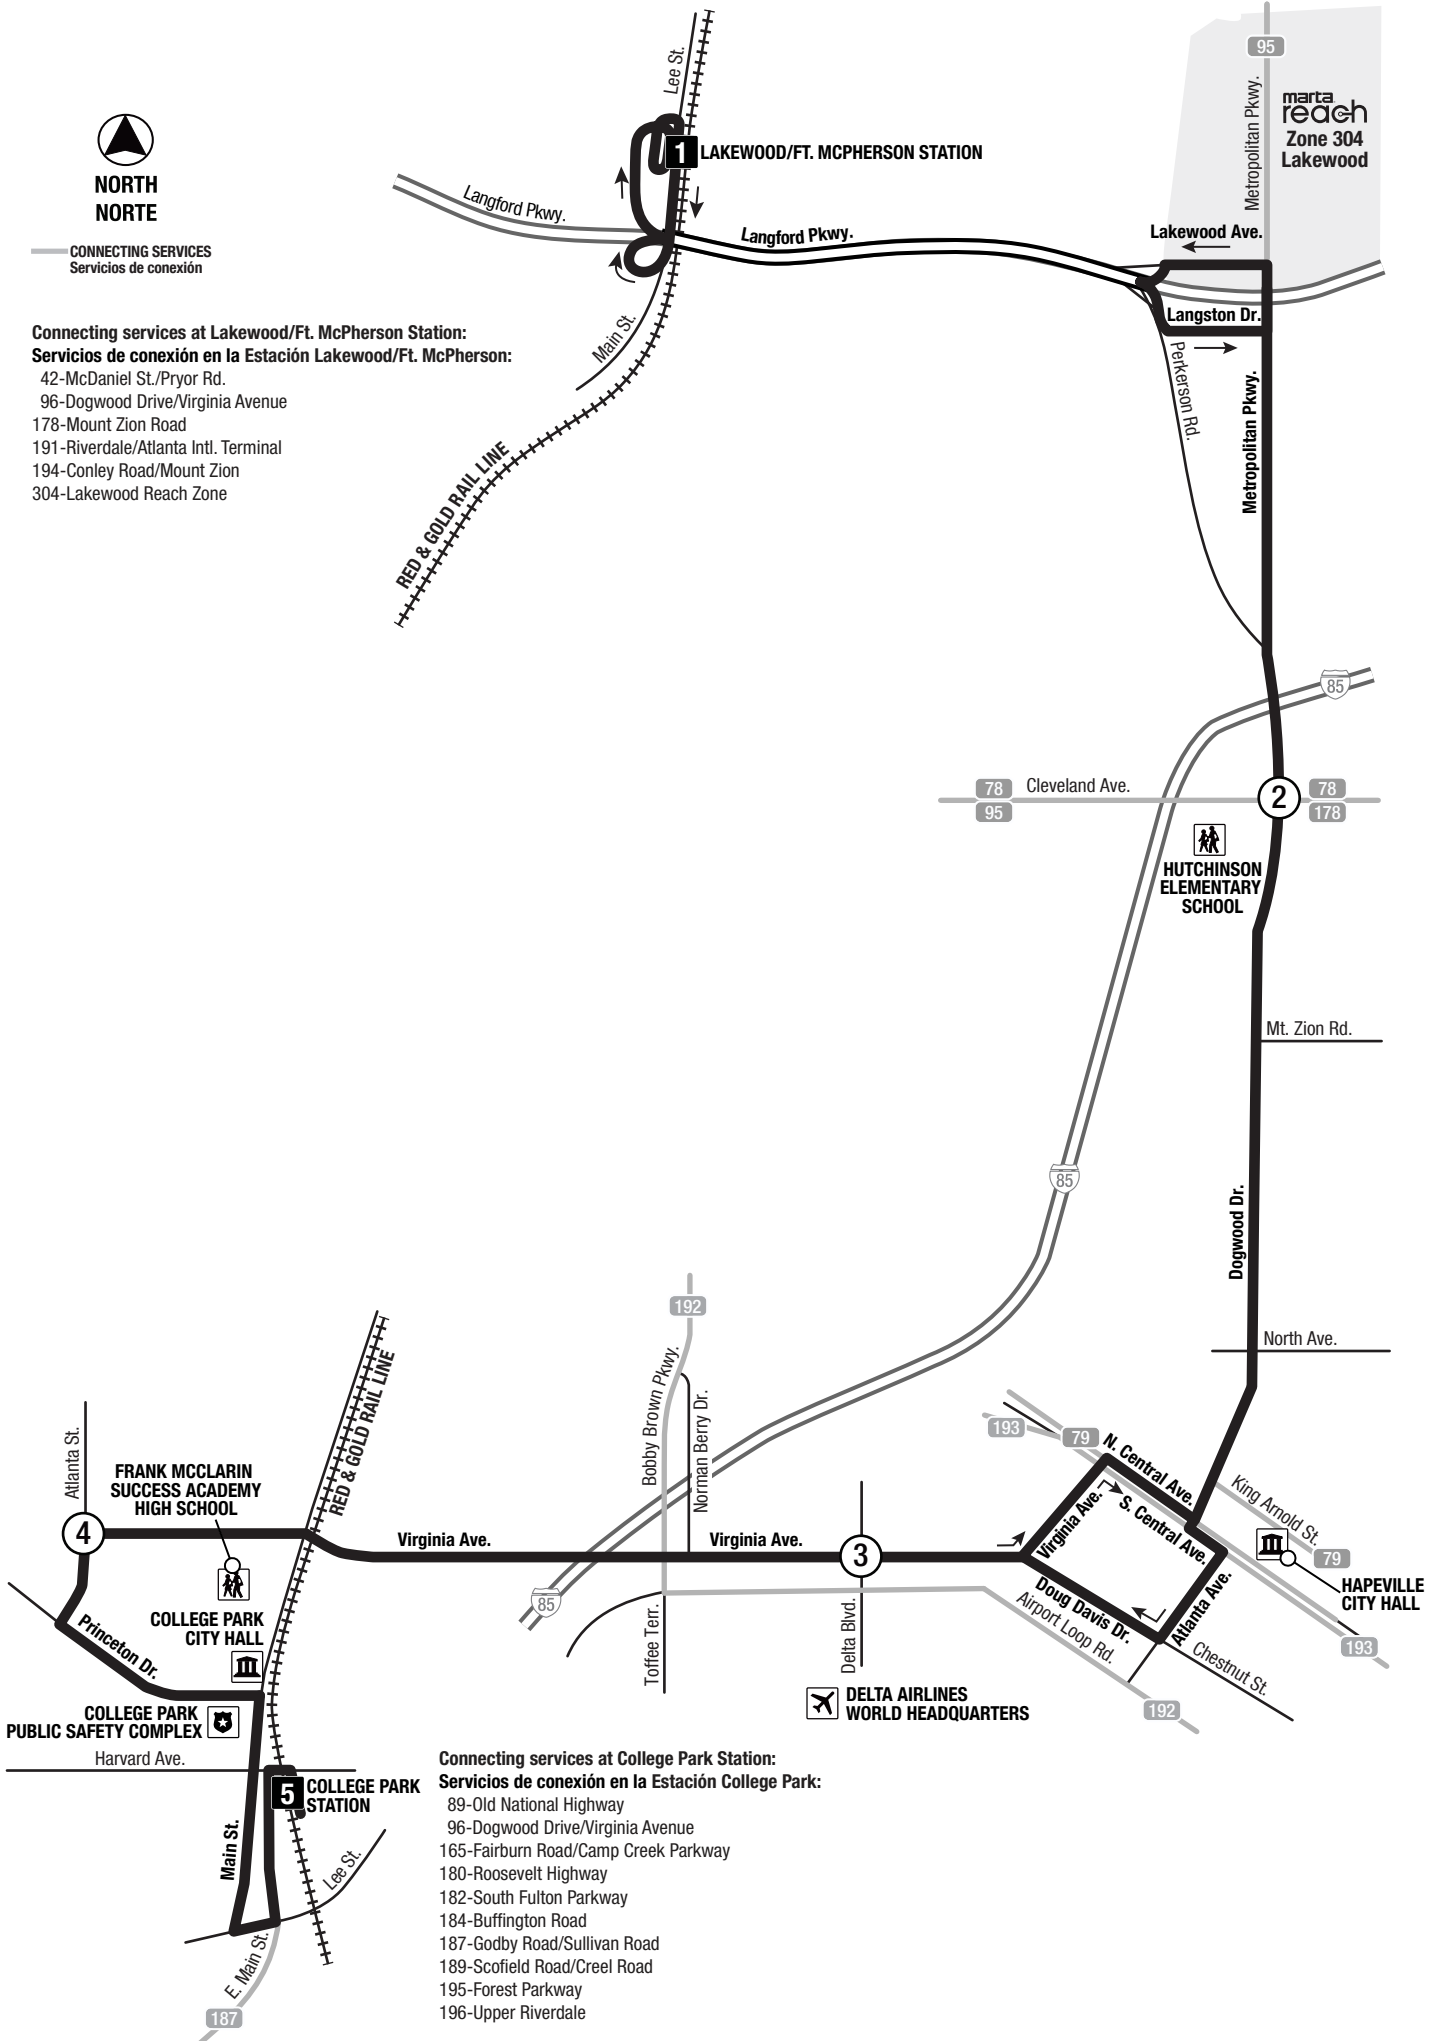

**NORTH**  
**NORTE**

CONNECTING SERVICES  
Servicios de conexión

**Connecting services at Lakewood/Ft. McPherson Station:**  
**Servicios de conexión en la Estación Lakewood/Ft. McPherson:**

- 42-McDaniel St./Pryor Rd.
- 96-Dogwood Drive/Virginia Avenue
- 178-Mount Zion Road
- 191-Riverdale/Atlanta Intl. Terminal
- 194-Conley Road/Mount Zion
- 304-Lakewood Reach Zone

**Connecting services at College Park Station:**  
**Servicios de conexión en la Estación College Park:**

- 89-Old National Highway
- 96-Dogwood Drive/Virginia Avenue
- 165-Fairburn Road/Camp Creek Parkway
- 180-Roosevelt Highway
- 182-South Fulton Parkway
- 184-Buffington Road
- 187-Godby Road/Sullivan Road
- 189-Scofield Road/Creel Road
- 195-Forest Parkway
- 196-Upper Riverdale