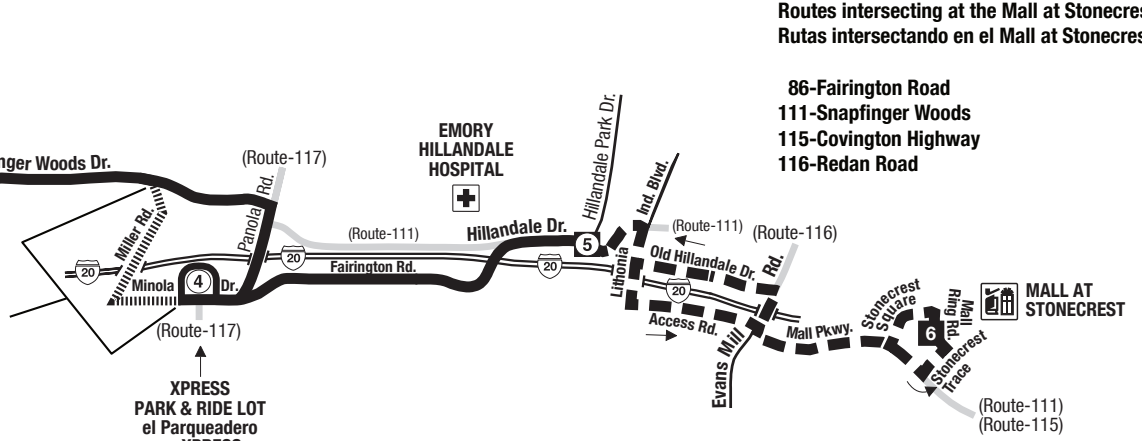

**Routes intersecting at Kensington Station:  
Rutas intersectando en la Estación Kensington:**

- 8-North Druid Hills Road
- 21-Memorial Drive
- 86-Fairington Road
- 115-Covington Highway
- 119-Hairston Road/Stone Mountain Village
- 121-Memorial Drive/North Hairston Road
- 125-Clarkston
- 221-Memorial Drive Limited (Weekdays-Peak Only)

— INTERSECTING ROUTES  
Rutas Intersectando

**Routes intersecting at the Mall at Stonecrest:  
Rutas intersectando en el Mall at Stonecrest:**

- 86-Fairington Road
- 111-Snapfinger Woods
- 115-Covington Highway
- 116-Redan Road

El servicio a lo largo de Miller Rd. entre Snapfinger Woods Dr. y Minola Dr. y Minola Dr. entre Miller Rd. y el Parqueadero Xpress (Panola Rd.) ha sido suspendido temporalmente. La ruta 86 será redirigida por Snapfinger Woods Dr. y Panola Rd. hasta nuevo aviso.

**Routes intersecting at Xpress Park & Ride (Panola Road):  
Rutas intersectando en el Parqueadero Xpress (Panola Road):**

- 86-Fairington Road
- 117-Rockbridge Road/Panola Road
- Xpress