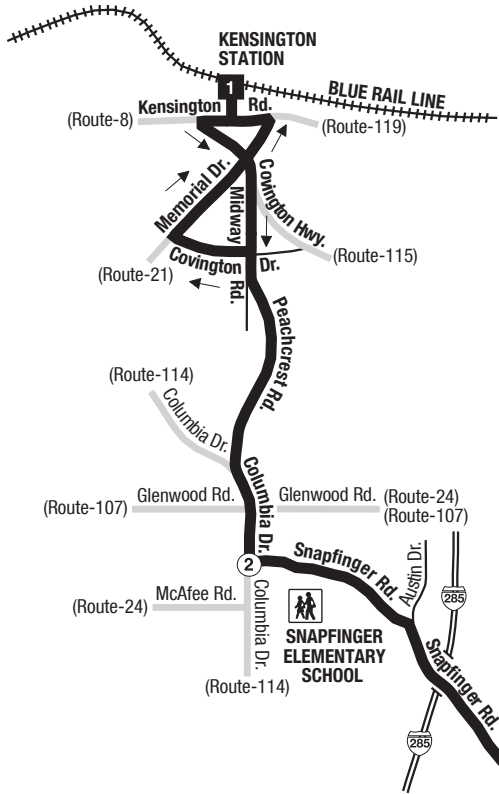

**Routes intersecting at Kensington Station:  
Rutas intersectando en la Estación Kensington:**

- 8-North Druid Hills Road
- 21-Memorial Drive
- 86-Fairington Road
- 115-Covington Highway
- 119-Hairston Road/Stone Mountain Village
- 121-Memorial Drive/North Hairston Road
- 125-Clarkston
- 221-Memorial Drive Limited (Weekdays-Peak Only)

— INTERSECTING ROUTES  
Rutas Intersectando

**Routes intersecting at the Mall at Stonecrest:  
Rutas intersectando en el Mall at Stonecrest:**

- 86-Fairington Road
- 111-Snapfinger Woods
- 115-Covington Highway
- 116-Redan Road

--- NO SERVICE BEFORE 6:30 AM.  
No hay servicio antes de las 6:30 AM.

Service along Miller Rd. between Snapfinger Woods Dr. and Minola Dr. and Minola Dr. between Miller Rd. and the Xpress Park and Ride has been suspended temporarily. Route 86 will detour along Snapfinger Woods Dr. and Panola Rd. until further notice.

**Routes intersecting at Xpress Park & Ride (Panola Road):  
Rutas intersectando en el Parqueadero Xpress (Panola Road):**

- 86-Fairington Road
- 117-Rockbridge Road/Panola Road
- Xpress