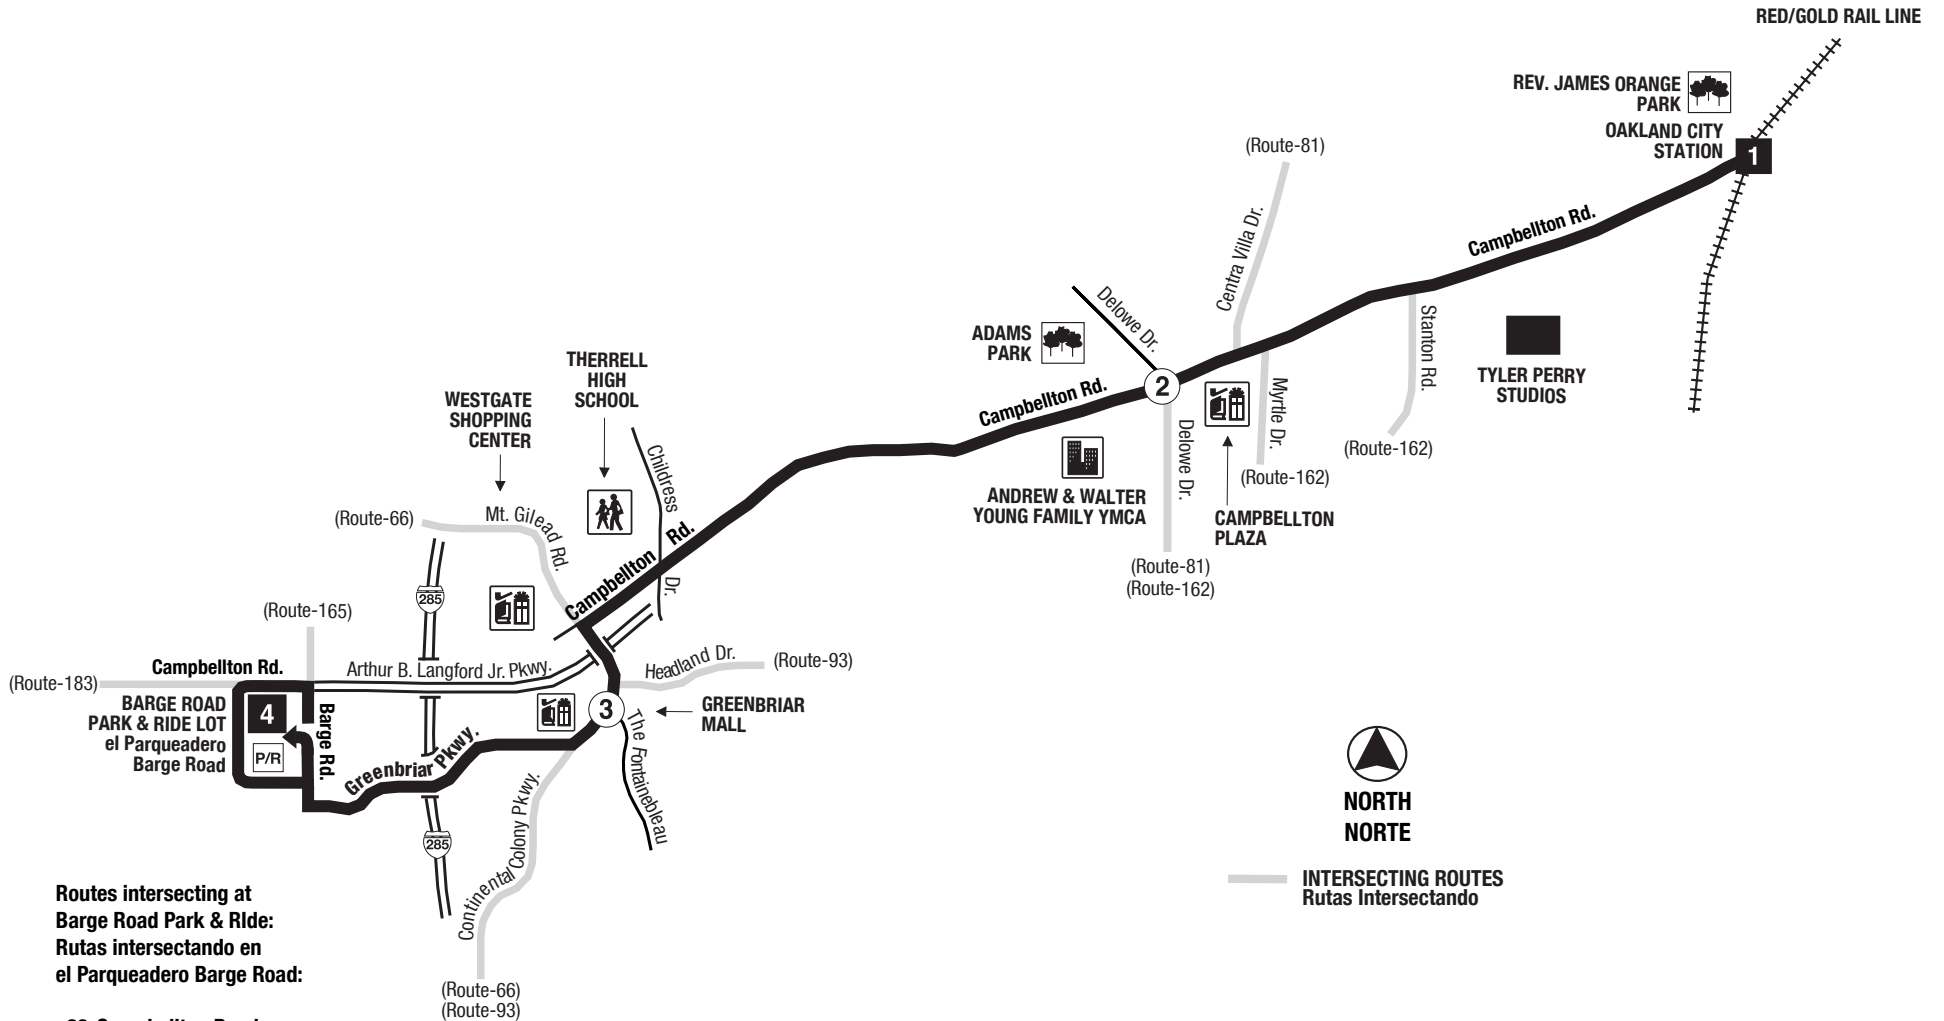

**Routes intersecting at Oakland City Station:  
Rutas intersectando en la Estación Oakland City:**

- 79-Sylvan Hills
- 83-Campbellton Road
- 162-Myrtle Drive/Alison Court
- 172-Sylvan Road/Virginia Avenue
- 295-Metropolitan Campus Express

**Routes intersecting at  
Barge Road Park & Ride:  
Rutas intersectando en  
el Parqueadero Barge Road:**

- 83-Campbellton Road
- 165-Fairburn Road
- 183-Greenbriar