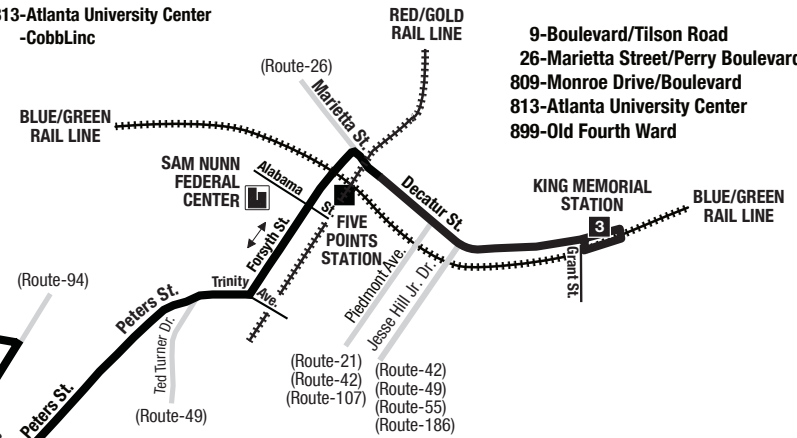

Routes intersecting at West Lake Station:
Rutas intersectando en la Estación West Lake:

- 58-Hollywood Road/Lucile Avenue
- 813-Atlanta University Center
- 853-Center Hill
- 867-Peyton Forest/Dixie Hills

NORTH
NORTE

— INTERSECTING ROUTES
 Rutas Intersectando

Routes intersecting at Five Points Station:
Rutas intersectando en la Estación Five Points:

- 3-Martin Luther King, Jr. Drive/Auburn Avenue
- 21-Memorial Drive
- 40-Peachtree Street/Downtown
- 49-McDonough Boulevard
- 55-Jonesboro Road
- 107-Glenwood
- 186-Rainbow Drive/South Dekalb
- 813-Atlanta University Center
- CobbLinc

Routes intersecting at King Memorial Station:
Rutas intersectando en la Estación King Memorial:

- 9-Boulevard/Tilson Road
- 26-Marietta Street/Perry Boulevard
- 809-Monroe Drive/Boulevard
- 813-Atlanta University Center
- 899-Old Fourth Ward