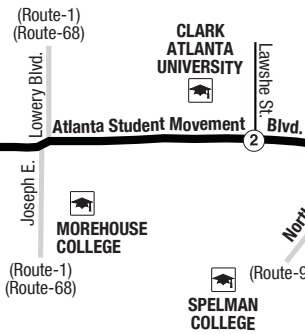

Routes intersecting at West Lake Station:
Rutas intersectando en la Estación West Lake:

- 58-Hollywood Road/Lucile Avenue
- 813-Atlanta University Center
- 853-Center Hill
- 867-Peyton Forest/Dixie Hills

NORTH
NORTE

— INTERSECTING ROUTES
 Rutas Intersectando

Routes intersecting at Five Points Station:
Rutas intersectando en la Estación Five Points:

- 3-Martin Luther King, Jr. Drive/Auburn Avenue
- 21-Memorial Drive
- 40-Peachtree Street/Downtown
- 49-McDonough Boulevard
- 55-Jonesboro Road
- 107-Glenwood
- 186-Rainbow Drive/South Dekalb
- 813-Atlanta University Center
- CobbLinc

Routes intersecting at King Memorial Station:
Rutas intersectando en la Estación King Memorial:

- 9-Boulevard/Tilson Road
- 26-Marietta Street/Perry Boulevard
- 809-Monroe Drive/Boulevard
- 813-Atlanta University Center
- 899-Old Fourth Ward