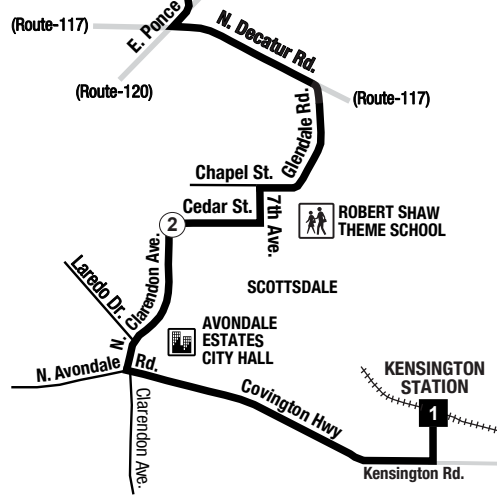

**Routes intersecting at Brookhaven/Oglethorpe Station:
Rutas intersectando en la Estación Brookhaven/Oglethorpe:**

- 8-North Druid Hills Road
- 25-Peachtree Boulevard
- 47-I-85 Access Road
- 110-Peachtree Road/Buckhead

INTERSECTING ROUTES
Rutas Intersectando

**Routes intersecting at Kensington Station:
Rutas intersectando en la Estación Kensington:**

- 8-North Druid Hills Road
- 21-Memorial Drive
- 86-Fairington Road
- 115-Covington Highway
- 119-Hairston Road/Stone Mountain Village
- 121-Memorial Drive/North Hairston Road
- 125-Clarkston
- 221-Memorial Drive Limited