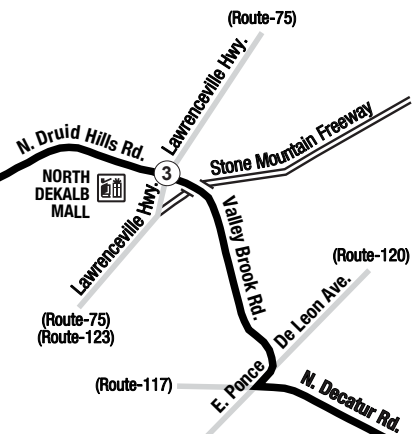

**Routes intersecting at Brookhaven/Oglethorpe Station:
Rutas intersectando en la Estación Brookhaven/Oglethorpe:**

- 8-North Druid Hills Road
- 25-Peachtree Boulevard
- 47-I-85 Access Road
- 110-Peachtree Road/Buckhead

INTERSECTING ROUTES
Rutas Intersectando

**Routes intersecting at Kensington Station:
Rutas intersectando en la Estación Kensington:**

- 8-North Druid Hills Road
- 21-Memorial Drive
- 86-Fairington Road
- 115-Covington Highway
- 119-Hairston Road/Stone Mountain Village
- 121-Memorial Drive/North Hairston Road
- 125-Clarkston
- 221-Memorial Drive Limited