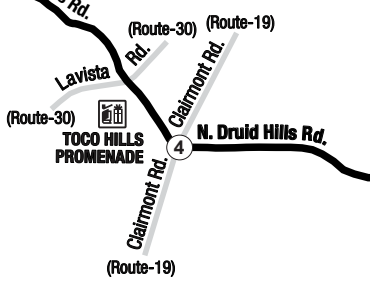

**Routes intersecting at Brookhaven/Oglethorpe Station:
Rutas intersectando en la Estación Brookhaven/Oglethorpe:**

- 8-North Druid Hills Road
- 25-Peachtree Boulevard
- 47-I-85 Access Road
- 110-Peachtree Road/Buckhead

INTERSECTING ROUTES
Rutas Intersectando

**Routes intersecting at Kensington Station:
Rutas intersectando en la Estación Kensington:**

- 8-North Druid Hills Road
- 21-Memorial Drive
- 86-Fairington Road
- 115-Covington Highway
- 119-Hairston Road/Stone Mountain Village
- 121-Memorial Drive/North Hairston Road
- 125-Clarkston
- 221-Memorial Drive Limited