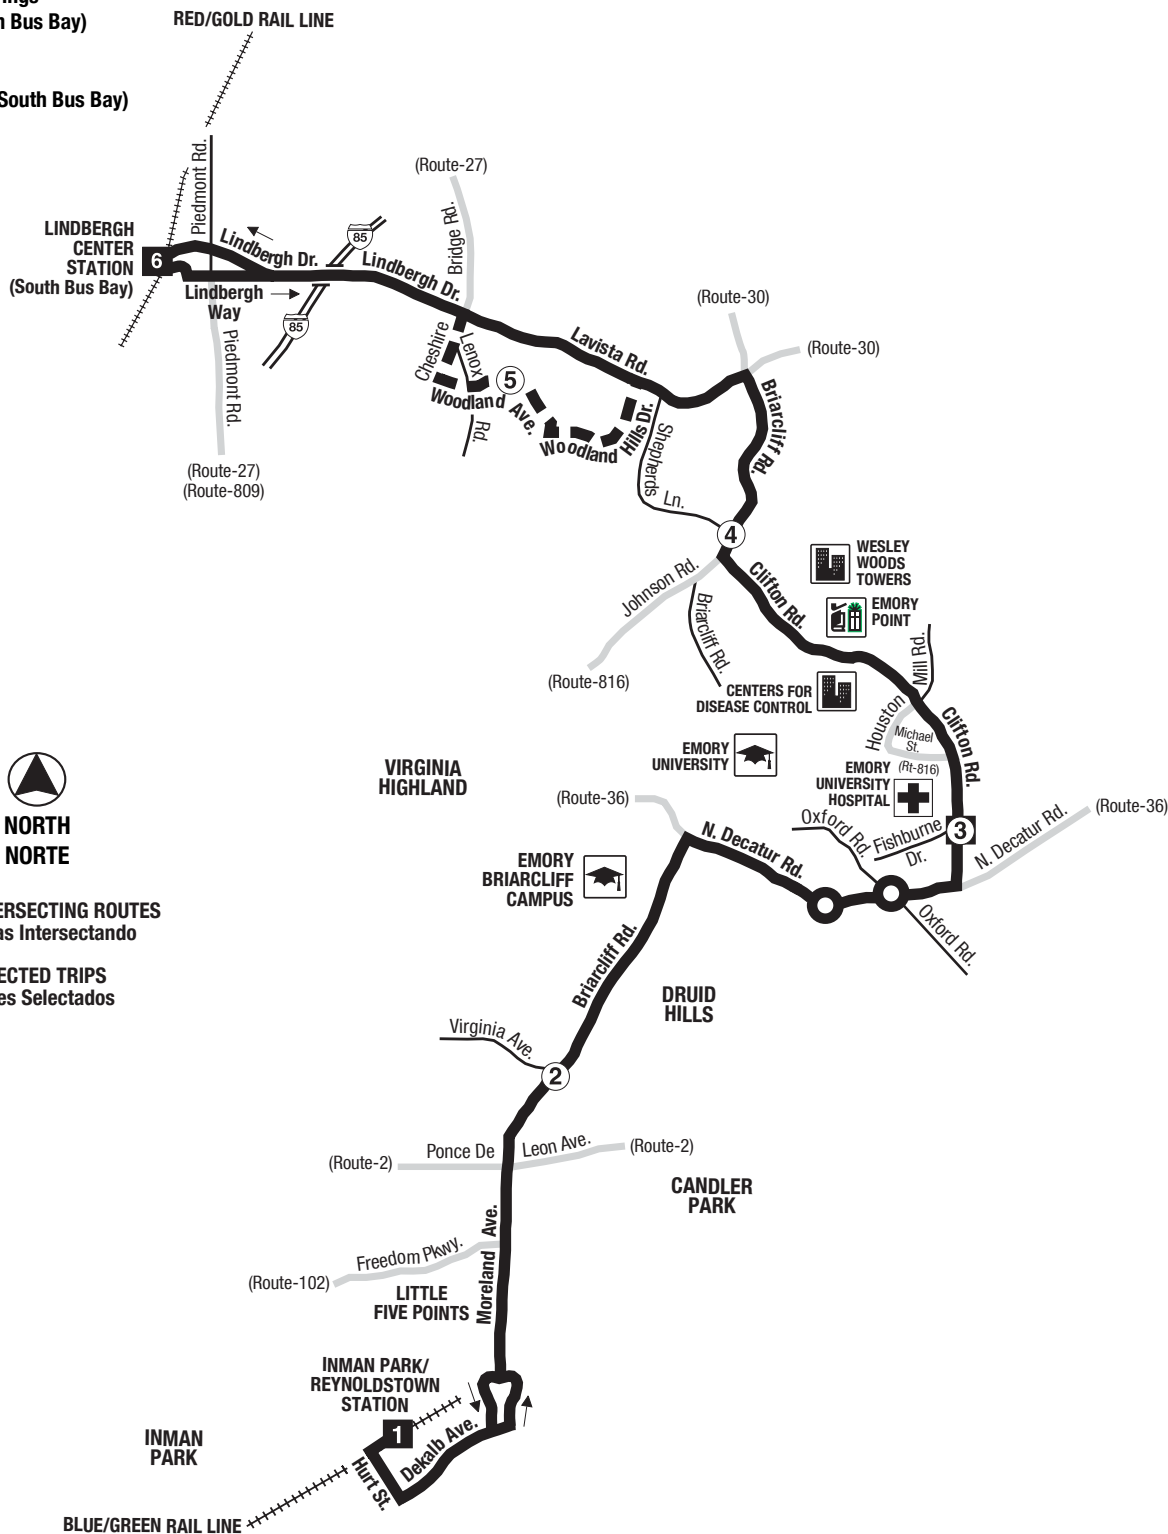

**Routes intersecting at Lindbergh Center Station:
Rutas intersectando en la Estación Lindbergh Center:**

- 5-Piedmont Road/Sandy Springs
- 6-Clifton Road/Emory (South Bus Bay)
- 30-Lavista Road
- 39-Buford Highway
- 809-Monroe Drive/Boulevard (South Bus Bay)
- Xpress (South Bus Bay)

**Routes intersecting at Inman Park/Reynoldstown Station:
Rutas intersectando en la Estación Inman Park/Reynoldstown:**

- 4-Moreland Avenue (North Bus Bay)
- 6-Clifton Road/Emory (North Bus Bay)
- 32-Bouldercrest (South Bus Bay)
- 74-Flat Shoals (South Bus Bay)