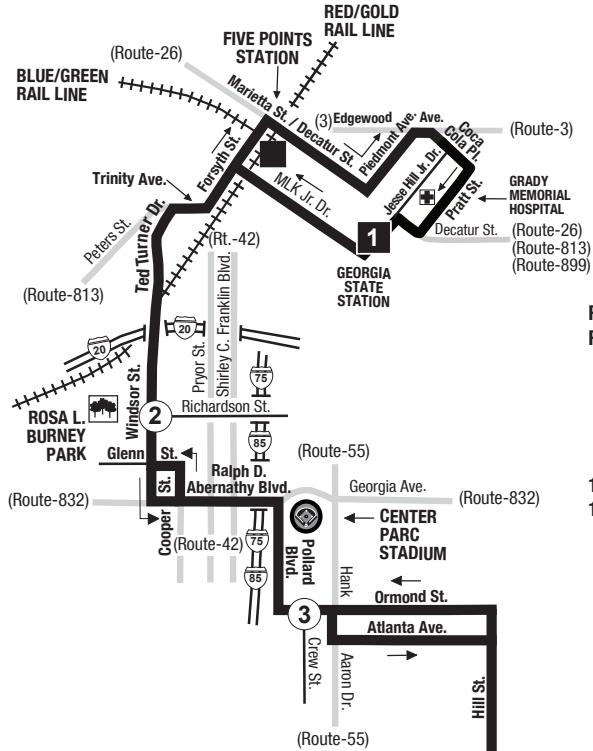

Routes Intersecting at Five Points Station:
Rutas Intersectando en la Estación Five Points:

- 3-Martin Luther King, Jr. Drive/Auburn Avenue
- 21-Memorial Drive
- 40-Peachtree Street/Downtown
- 49-McDonough Boulevard
- 55-Jonesboro Road
- 107-Glenwood
- 186-Rainbow Drive/South Dekalb
- 813-Atlanta University Center
- CobbLinc

Routes intersecting at Georgia State Station:
Rutas intersectando en la Estación Georgia State:

- 21-Memorial Drive
- 42-Pryor Road
- 49-McDonough Boulevard
- 55-Jonesboro Road
- 107-Glenwood
- 186-Rainbow Drive/South Dekalb

— INTERSECTING ROUTES
 Rutas Intersectando

||||| SELECT TRIPS VIA McDONOUGH BLVD.
 Viajes selectos a través McDonough Blvd.