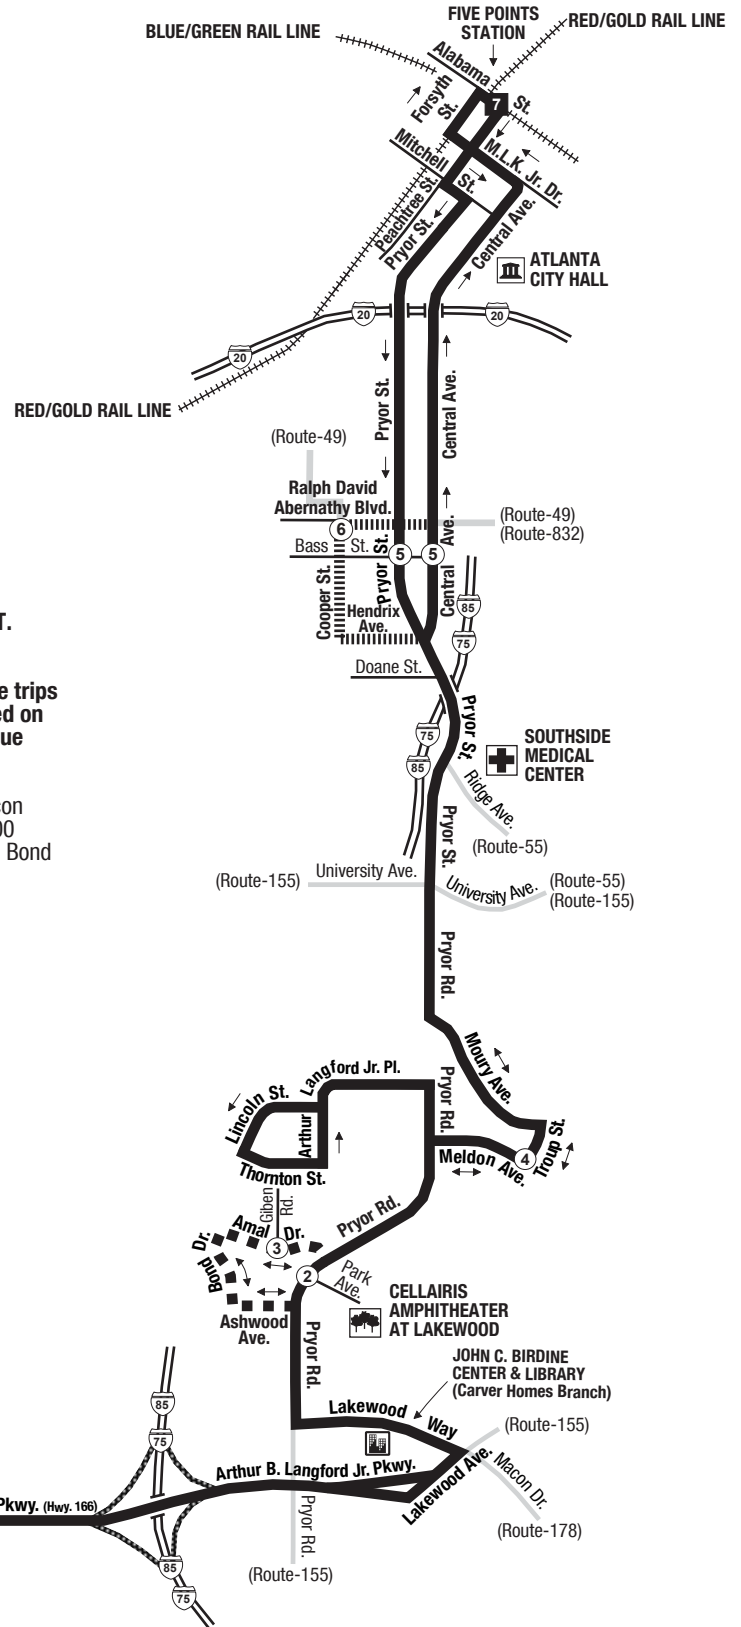

**Routes intersecting at Five Points Station:
Rutas intersectando en la Estación Five Points:**

- 3-Martin Luther King, Jr. Drive/Auburn Avenue
- 21-Memorial Drive
- 26-Marietta Street/Perry Boulevard
- 40-Peachtree Street/Downtown
- 42-Pryor Road
- 49-McDonough Boulevard
- 55-Jonesboro Road
- 186-Rainbow Drive/South Dekalb
- 813-Atlanta University Center
- 816-North Highland Avenue
- CobbLinc

**NORTH
NORTE**

**INTERSECTING ROUTES
Rutas Intersectando**

**THESE TRIPS OPERATE VIA COOPER STREET.
Viajes con servicios hacia Cooper Street.**

SERVICE OPERATES WEEKDAY ONLY. These trips operate via Amal Drive. No service provided on Amal Drive, Bond Drive and Ashwood Avenue after 7:00 p.m.

Servicio días de semanas solamente. Viajes con servicios hacia Amal Drive. Después de la 7:00 p.m., no hay servicio en las calles Amal Drive, Bond Drive y Ashwood Avenue.

**Routes intersecting at Lakewood/Ft. McPherson Station:
Rutas intersectando en la Estación Lakewood/Ft. McPherson:**

- 42-Pryor Road
- 178-Empire Boulevard/Southside Industrial Park
- 183-Greenbriar
- 191-Riverdale/ATL International Terminal
- 194-Conley Road/Mt. Zion