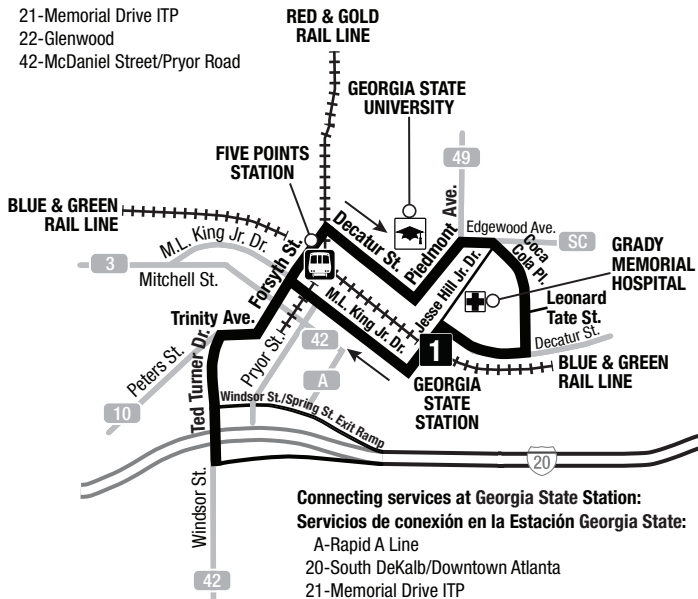

Connecting services at Five Points Station:
Servicios de conexión en la Estación Five Points:

- A-Rapid A line
- 3-Martin Luther King Junior Drive
- 10-AUC/Hollywood Road
- 20-South DeKalb/Downtown Atlanta
- 21-Memorial Drive ITP
- 22-Glenwood
- 42-McDaniel Street/Pryor Road

Connecting services at Georgia State Station:
Servicios de conexión en la Estación Georgia State:

- A-Rapid A Line
- 20-South DeKalb/Downtown Atlanta
- 21-Memorial Drive ITP
- 22-Glenwood
- 42-McDaniel Street/Pryor Road
- 49-McDonough Boulevard/Hill Street
- 55-Jonesboro Road

Peak Service Hours Notice *

Westbound trips that start at the South DeKalb Transfer Point will board on the eastbound side of Rainbow Drive.

During AM peak periods, all westbound trips will start at New Snapfinger Woods Drive. Eastbound trips will provide service to New Snapfinger Woods Drive on alternating trips.

During PM peak periods, all eastbound trips will continue to New Snapfinger Woods Drive. Westbound trips will provide service from New Snapfinger Woods Drive on alternating trips.

Connecting services at the South DeKalb Transfer Point:
Conexión de servicios en el punto de transferencia en South DeKalb: