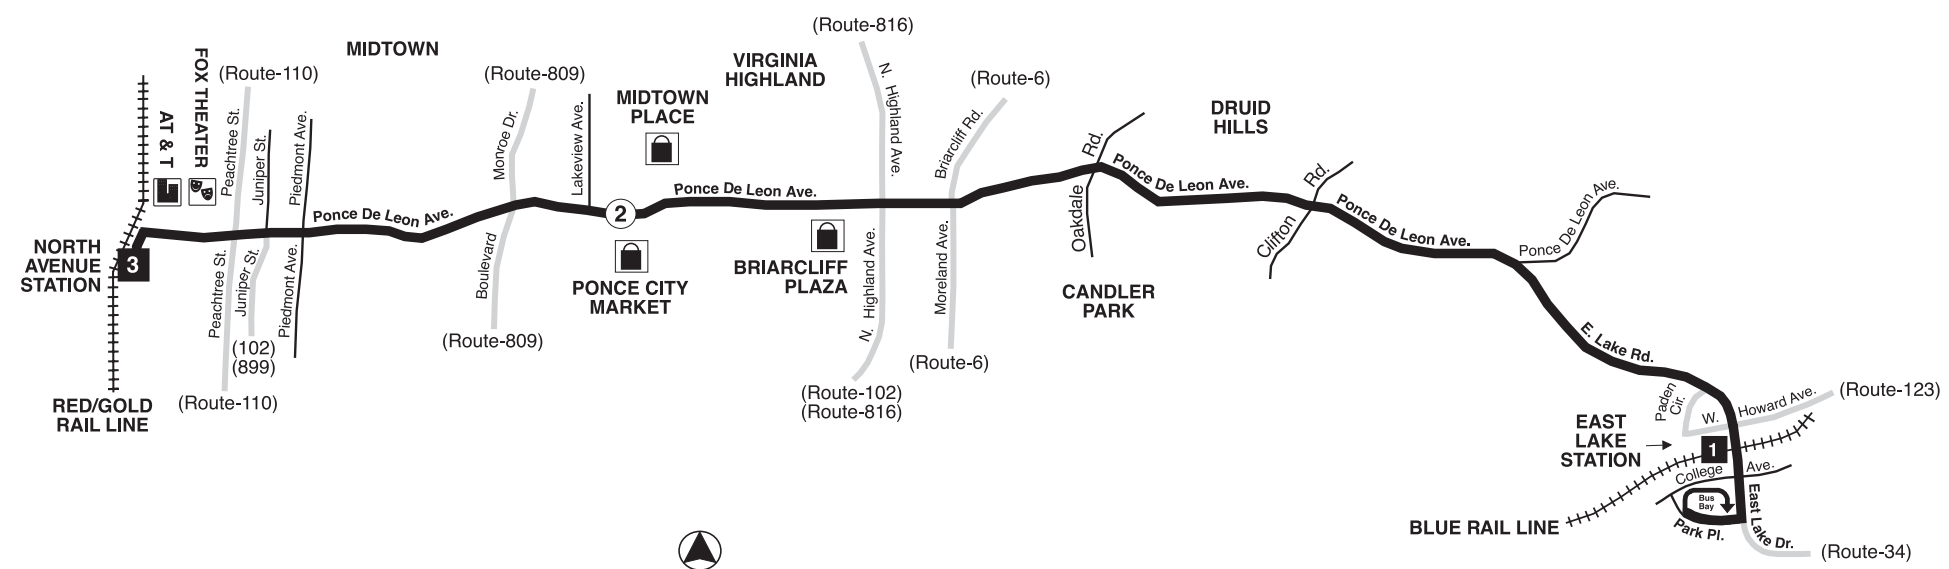

Routes intersecting at North Avenue Station:
Rutas Intersectando en la Estación North Avenue:

2-Ponce De Leon Avenue/Druid Hills
51-Donald Lee Hollowell Parkway
51-Joseph E. Boone Boulevard
102-North Avenue/Little Five Points
899-Old Fourth Ward

INTERSECTING ROUTES
Rutas Intersectando

Routes Intersecting at East Lake Station:
Rutas Intersectando en la Estación East Lake: