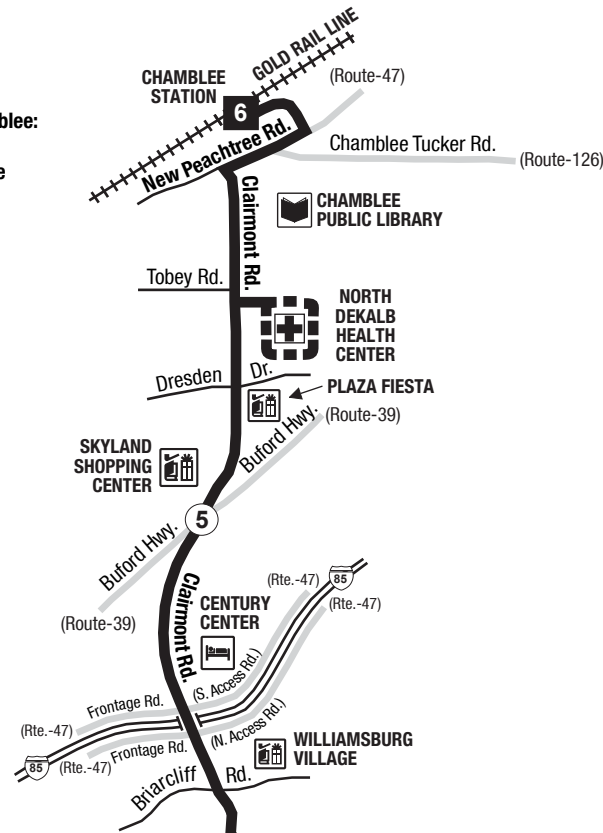

**Routes intersecting at Chamblee Station:
Rutas intersectando en la Estación Chamblee:**

- 19-Clairmont Road/West Howard Avenue
- 47-I-85 Access Road
- 103-Peeler Road
- 126-Embry Hills
- 132-Tilly Mill Road
- 825-Johnson Ferry Road

- INTERSECTING ROUTES
Rutas Intersectando
- SELECT TRIPS
Viajes selectos

**Routes intersecting at East Lake Station:
Rutas intersectando en la Estación East Lake:**

- 2-Ponce De Leon Avenue/Druid Hills
- 19-Clairmont Road/West Howard Avenue
- 34-Gresham Road

**Routes intersecting at Decatur Station:
Rutas intersectando en la Estación Decatur:**

- 15-Candler Road
- 19-Clairmont Road/West Howard Avenue
- 36-North Decatur Road/Virginia Highland
- 123-Church Street
- 823-Belvedere