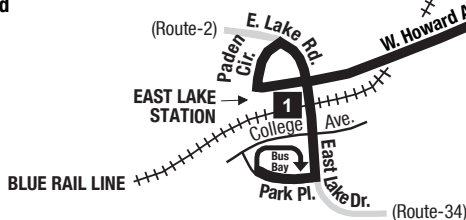

**Routes intersecting at Chamblee Station:
Rutas intersectando en la Estación Chamblee:**

- 19-Clairmont Road/West Howard Avenue
- 47-I-85 Access Road
- 103-Peeler Road
- 126-Embry Hills
- 132-Tilly Mill Road
- 825-Johnson Ferry Road

- INTERSECTING ROUTES
Rutas Intersectando
- SELECT TRIPS
Viajes selectos

**Routes intersecting at East Lake Station:
Rutas intersectando en la Estación East Lake:**

- 2-Ponce De Leon Avenue/Druid Hills
- 19-Clairmont Road/West Howard Avenue
- 34-Gresham Road

**Routes intersecting at Decatur Station:
Rutas intersectando en la Estación Decatur:**

- 15-Candler Road
- 19-Clairmont Road/West Howard Avenue
- 36-North Decatur Road/Virginia Highland
- 123-Church Street
- 823-Belvedere