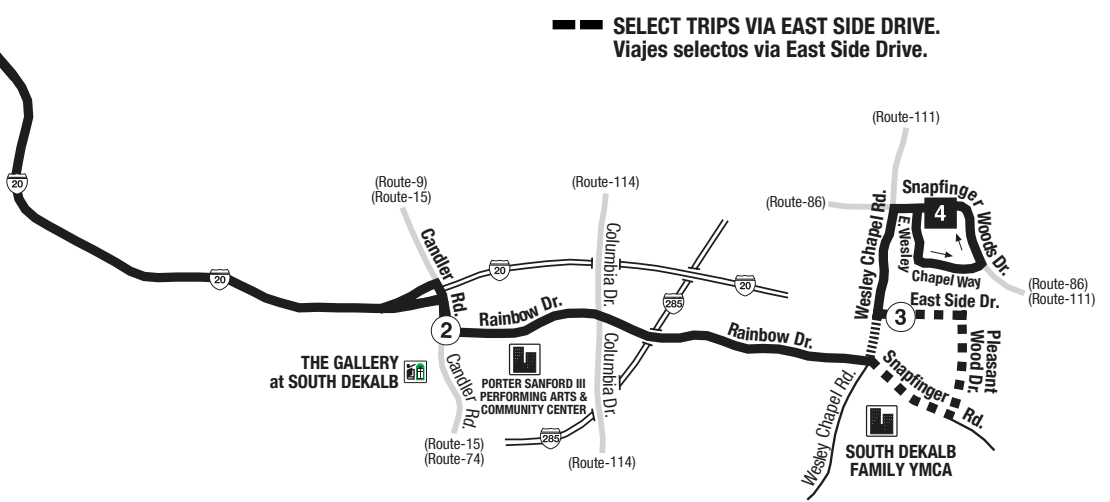

**Routes intersecting at Five Points Station:  
Rutas intersectando en la Estación Five Points:**

- 3-Martin Luther King, Jr. Drive/Auburn Avenue
- 21-Memorial Drive
- 40-Peachtree Street/Downtown
- 49-McDonough Boulevard
- 55-Jonesboro Road
- 107-Glenwood
- 186-Rainbow Drive/South Dekalb
- 813-Atlanta University Center
- CobbLinc

**Routes intersecting at Georgia State Station:  
Rutas intersectando en la Estación Georgia State:**

- 21-Memorial Drive
- 42-Pryor Road
- 49-McDonough Boulevard
- 55-Jonesboro Road
- 107-Glenwood
- 186-Rainbow Drive/South Dekalb

- INTERSECTING ROUTES  
Rutas Intersectando**
- SELECT TRIPS ALONG WESLEY CHAPEL ROAD.  
Viajes selectos por Wesley Chapel Road.**
- SELECT TRIPS VIA EAST SIDE DRIVE.  
Viajes selectos via East Side Drive.**