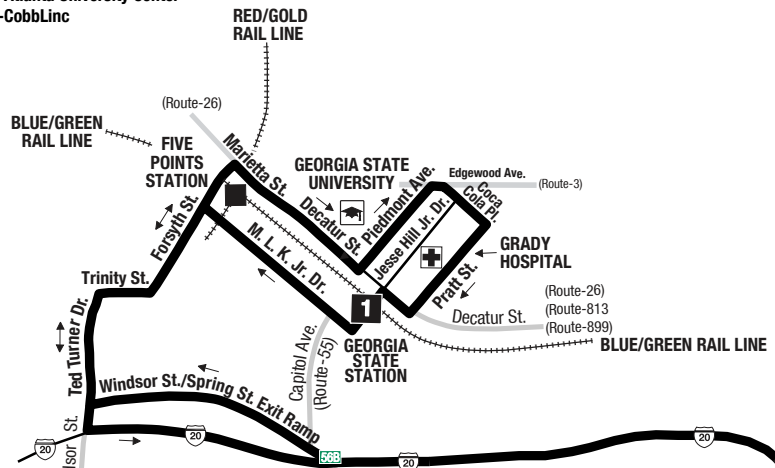

**Routes intersecting at Five Points Station:  
Rutas intersectando en la Estación Five Points:**

- 3-Martin Luther King, Jr. Drive/Auburn Avenue
- 21-Memorial Drive
- 40-Peachtree Street/Downtown
- 49-McDonough Boulevard
- 55-Jonesboro Road
- 107-Glenwood
- 186-Rainbow Drive/South Dekalb
- 813-Atlanta University Center
- CobbLinc

**Routes intersecting at Georgia State Station:  
Rutas intersectando en la Estación Georgia State:**

- 21-Memorial Drive
- 42-Pryor Road
- 49-McDonough Boulevard
- 55-Jonesboro Road
- 107-Glenwood
- 186-Rainbow Drive/South Dekalb

- INTERSECTING ROUTES  
Rutas Intersectando**
- SELECT TRIPS ALONG WESLEY CHAPEL ROAD.  
Viajes selectos por Wesley Chapel Road.**
- SELECT TRIPS VIA EAST SIDE DRIVE.  
Viajes selectos via East Side Drive.**