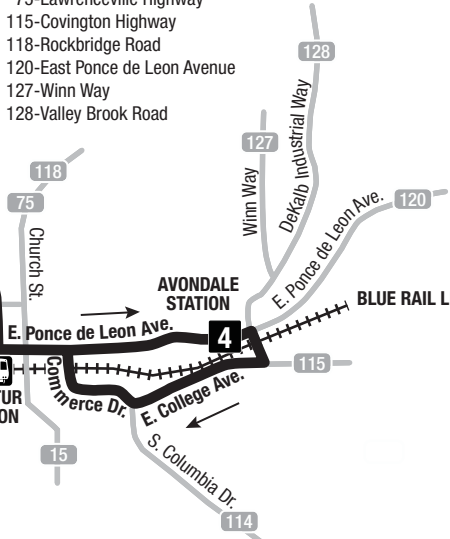

CROSS KEYS HIGH SCHOOL

CHILDREN'S HEALTHCARE OF ATLANTA

BRIGHTEN PARK SHOPPING CENTER

Lavista Rd.
TOCO HILLS SHOPPING CENTER
TOCO HILLS PROMENADE
CENTRAL DEKALB SENIOR CENTER
ATLANTA VA MEDICAL CENTER

EMORY UNIVERSITY CLAIRMONT CAMPUS

CONNECTING SERVICES
Servicios de conexión

Connecting services at Avondale Station:

Servicios de conexión en la Estación Avondale:

- 17-Clairmont Road/North Druid Hills Road
- 75-Lawrenceville Highway
- 115-Covington Highway
- 118-Rockbridge Road
- 120-East Ponce de Leon Avenue
- 127-Winn Way
- 128-Valley Brook Road

Connecting services at Decatur Station:

Servicios de conexión en la Estación Decatur:

- 15-Clifton Road/Candler Road
- 17-Clairmont Road/North Druid Hills Road
- 75-Lawrenceville Highway
- 114-Columbia Drive/Snapfinger Woods Drive
- 118-Rockbridge Road
- 120-East Ponce de Leon Avenue
- Clifton Corridor TMA

DECATUR STATION

AVONDALE STATION

BLUE RAIL LINE