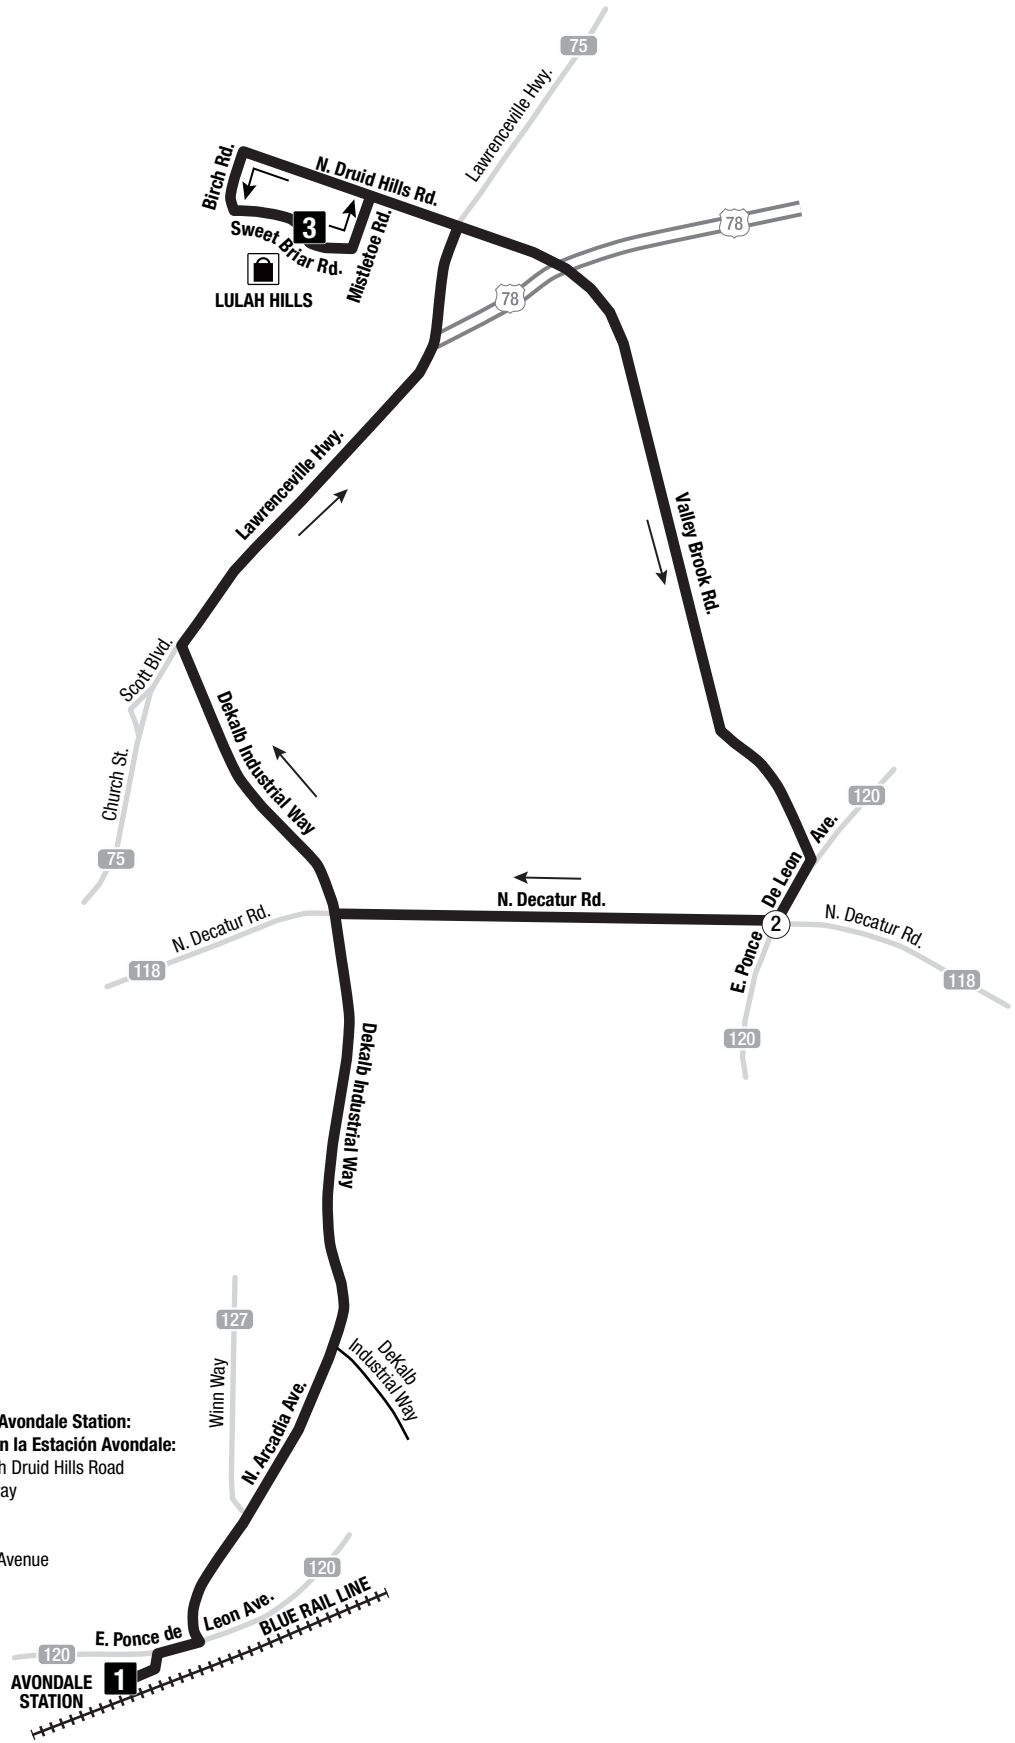

**NORTH
NORTE**

CONNECTING SERVICES
Servicios de conexión

Connecting services at Avondale Station:
Servicios de conexión en la Estación Avondale:
 17-Clairmont Road/North Druid Hills Road
 75-Lawrenceville Highway
 115-Covington Highway
 118-Rockbridge Road
 120-East Ponce de Leon Avenue
 127-Winn Way
 128-Valley Brook Road