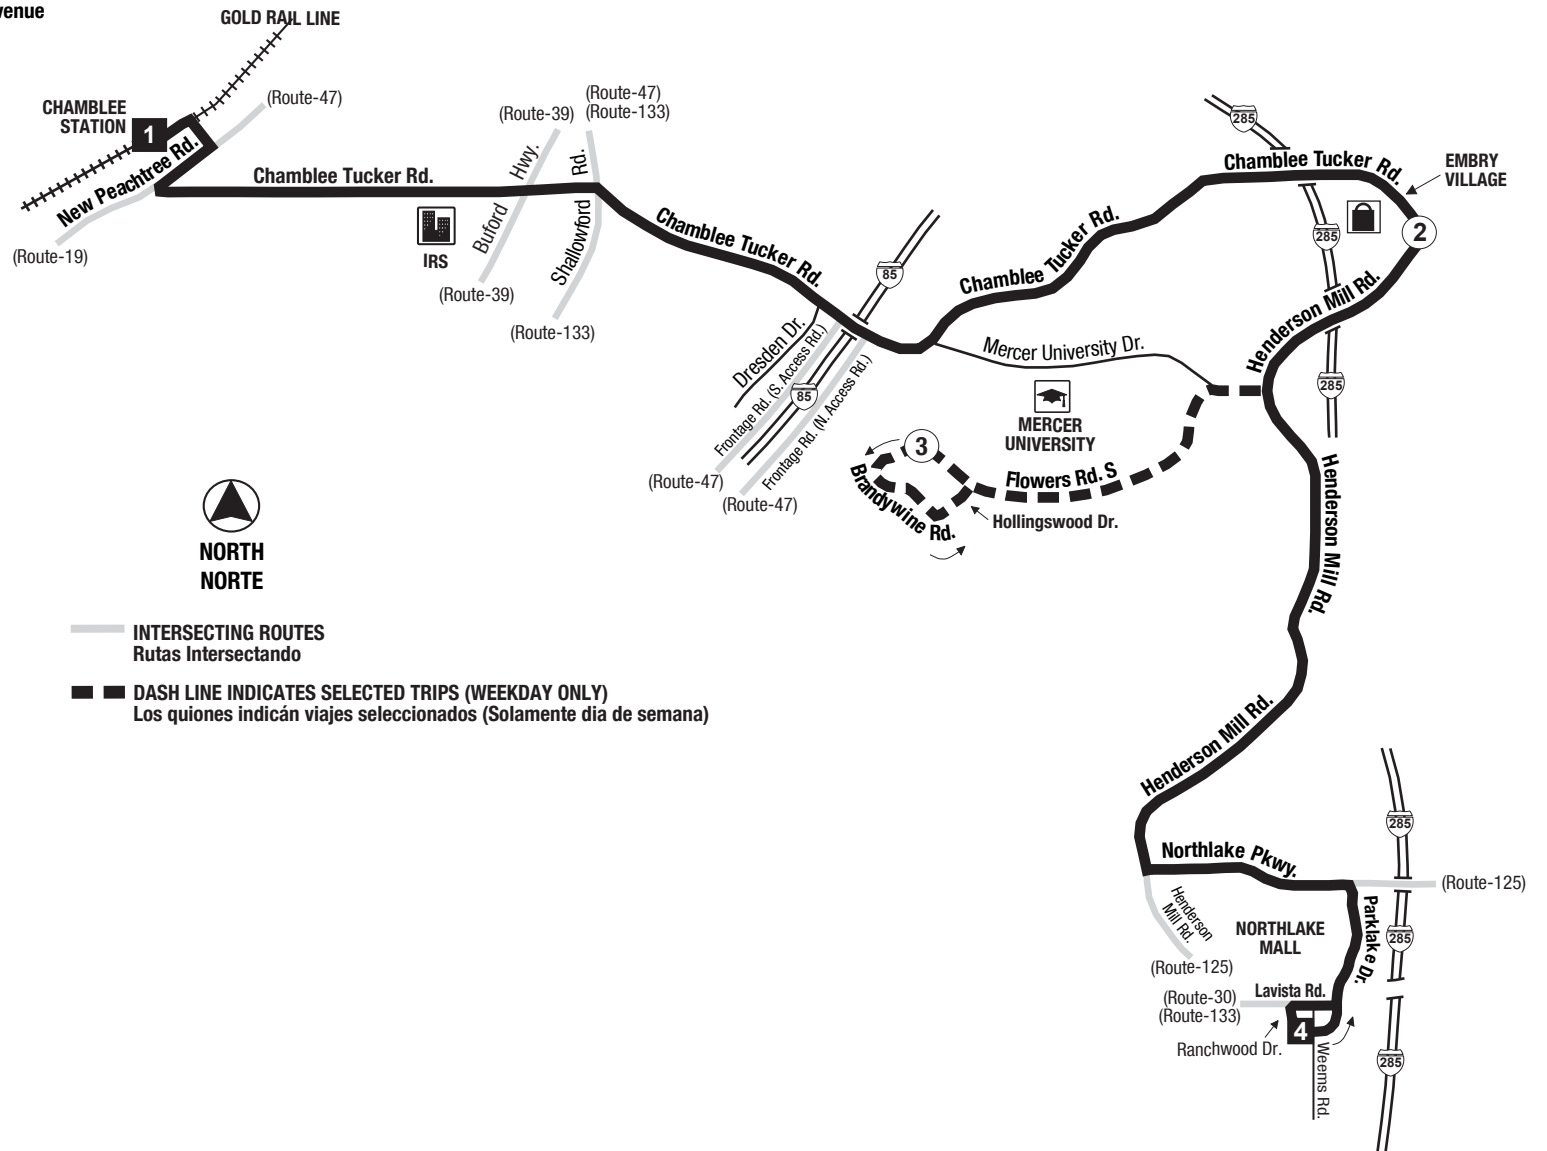

**Routes intersecting at Chamblee Station:
Rutas intersectando en la Estación Chamblee:**

- 19-Clairmont Road/West Howard Avenue
- 47-I-85 Access Road
- 103-Peeler Road
- 126-Embry Hills
- 132-Tilly Mill Road
- 825-Johnson Ferry Road

**NORTH
NORTE**

- INTERSECTING ROUTES
Rutas Intersectando
- - - DASH LINE INDICATES SELECTED TRIPS (WEEKDAY ONLY)
Los quiones indicán viajes seleccionados (Solamente día de semana)