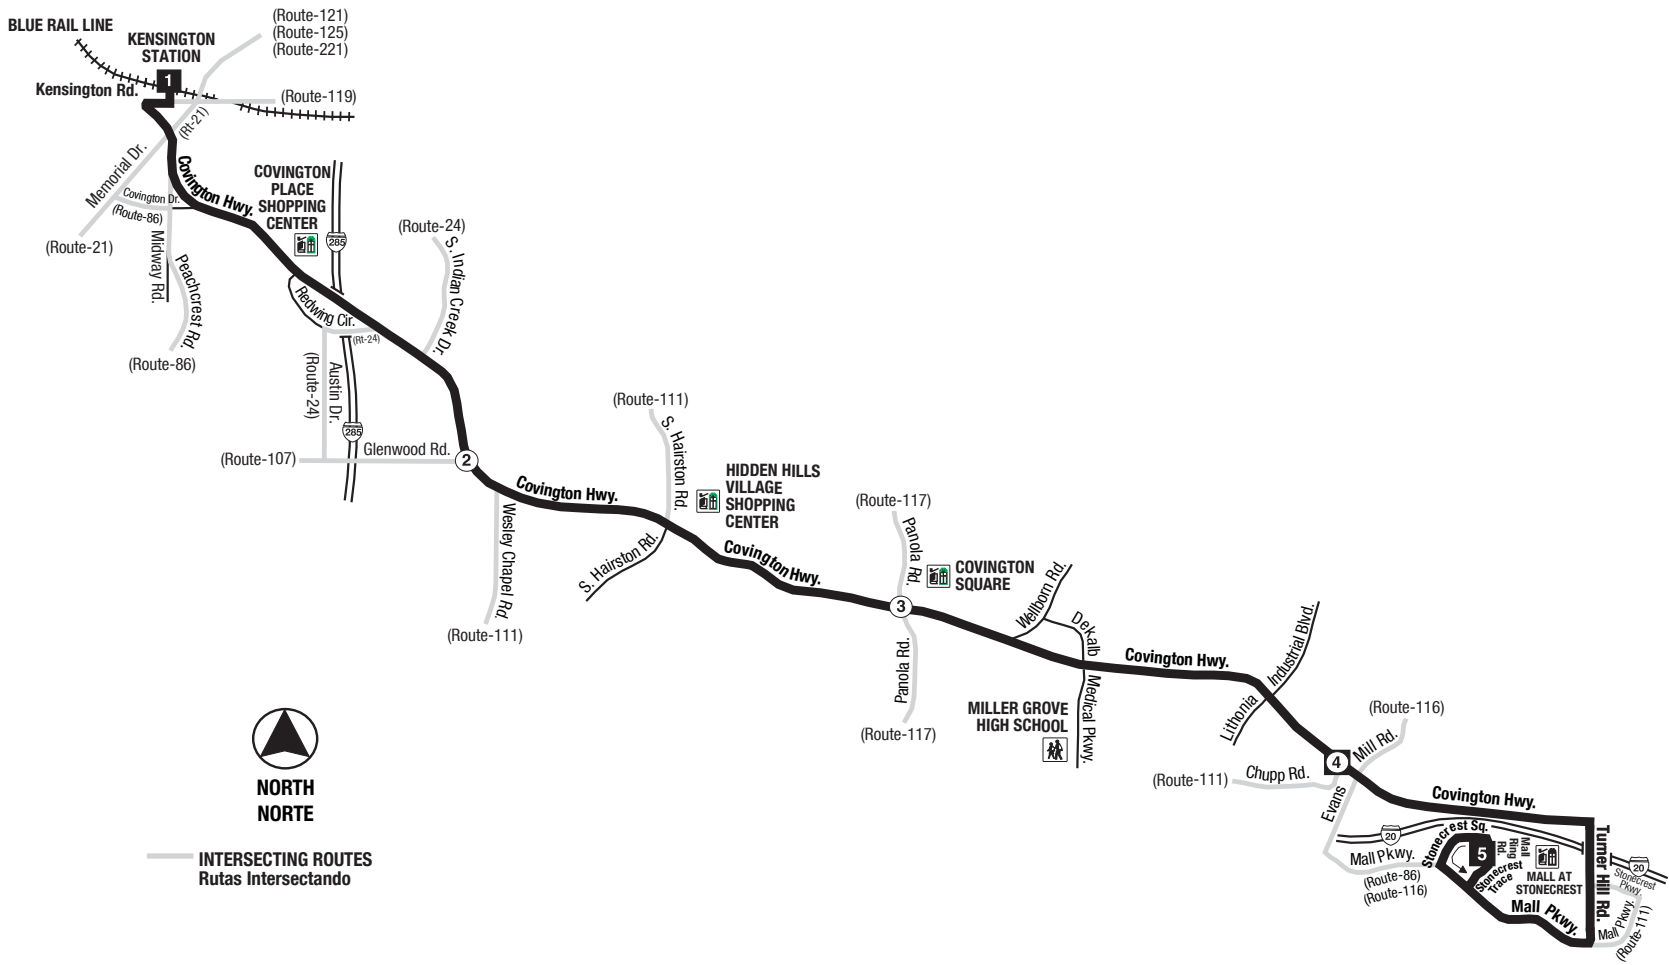

**Routes intersecting at Kensington Station:
Rutas intersectando en la Estación Kensington:**

- 8-North Druid Hills Road
- 21-Memorial Drive
- 86-Fairington Road
- 115-Covington Highway
- 119-Hairston Road/Stone Mountain Village
- 121-Memorial Drive/North Hairston Road
- 125-Clarkston
- 221-Memorial Drive Limited (Weekdays-Peak Only)

**Routes intersecting at the Mall at Stonecrest:
Rutas intersectando en el Mall at Stonecrest:**

- 86-Fairington Road
- 111-Snapfinger Woods
- 115-Covington Highway
- 116-Redan Road