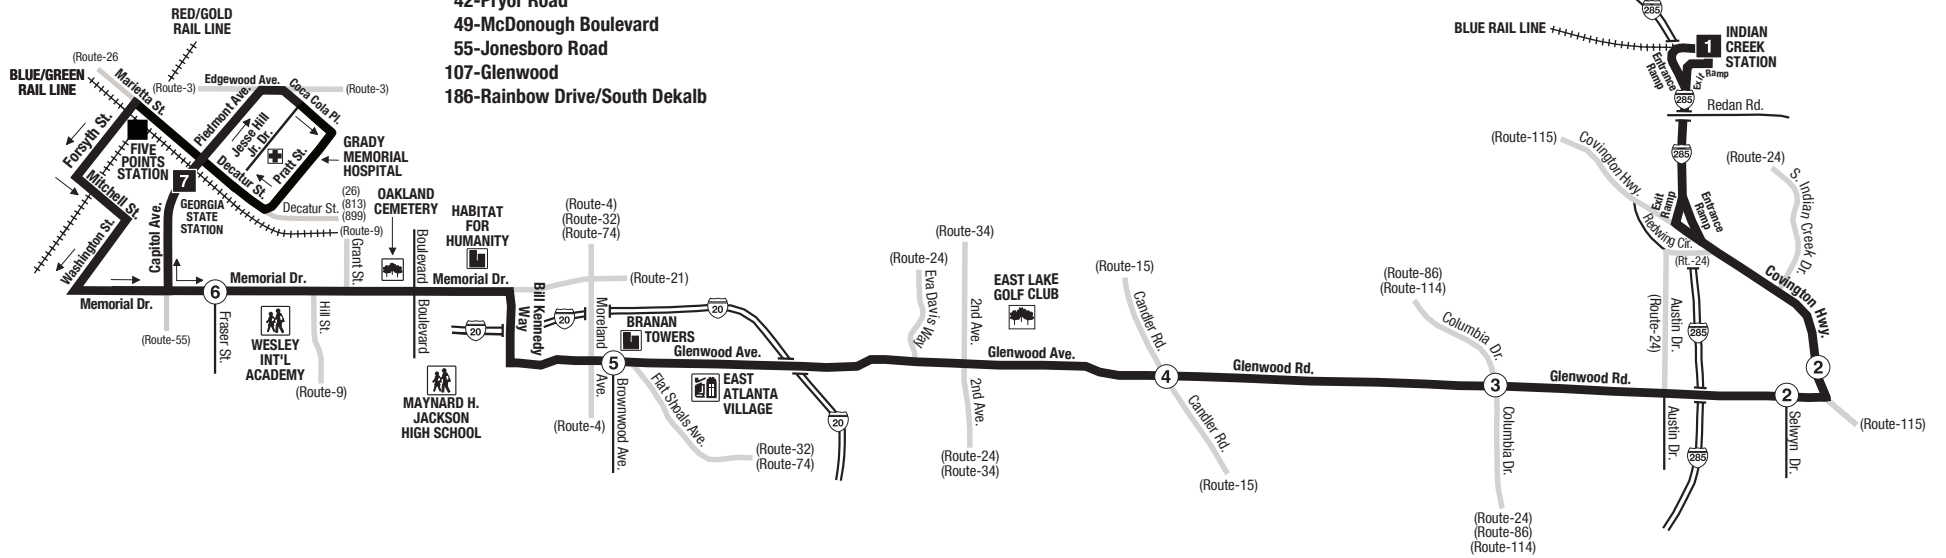

**Routes intersecting at Five Points Station:
Rutas intersectando en la Estación Five Points:**

- 3-Martin Luther King, Jr. Drive/Auburn Avenue
- 21-Memorial Drive
- 40-Peachtree Street/Downtown
- 49-McDonough Boulevard
- 55-Jonesboro Road
- 107-Glenwood
- 186-Rainbow Drive/South Dekalb
- 813-Atlanta University Center
- CobbLinc

**Routes intersecting at Georgia State Station:
Rutas intersectando en la Estación Georgia State:**

- 21-Memorial Drive
- 42-Pryor Road
- 49-McDonough Boulevard
- 55-Jonesboro Road
- 107-Glenwood
- 186-Rainbow Drive/South Dekalb

**Routes intersecting at Indian Creek Station:
Rutas intersectando en la Estación Indian Creek:**

- 24-McAfee/Hosea Williams
- 107-Glenwood
- 111-Snapfinger Woods
- 116-Redan Road
- 119-Hairston Road/Stone Mountain Village
- Ride Gwinnett

**NORTH
NORTE**

**INTERSECTING ROUTES
Rutas Intersectando**