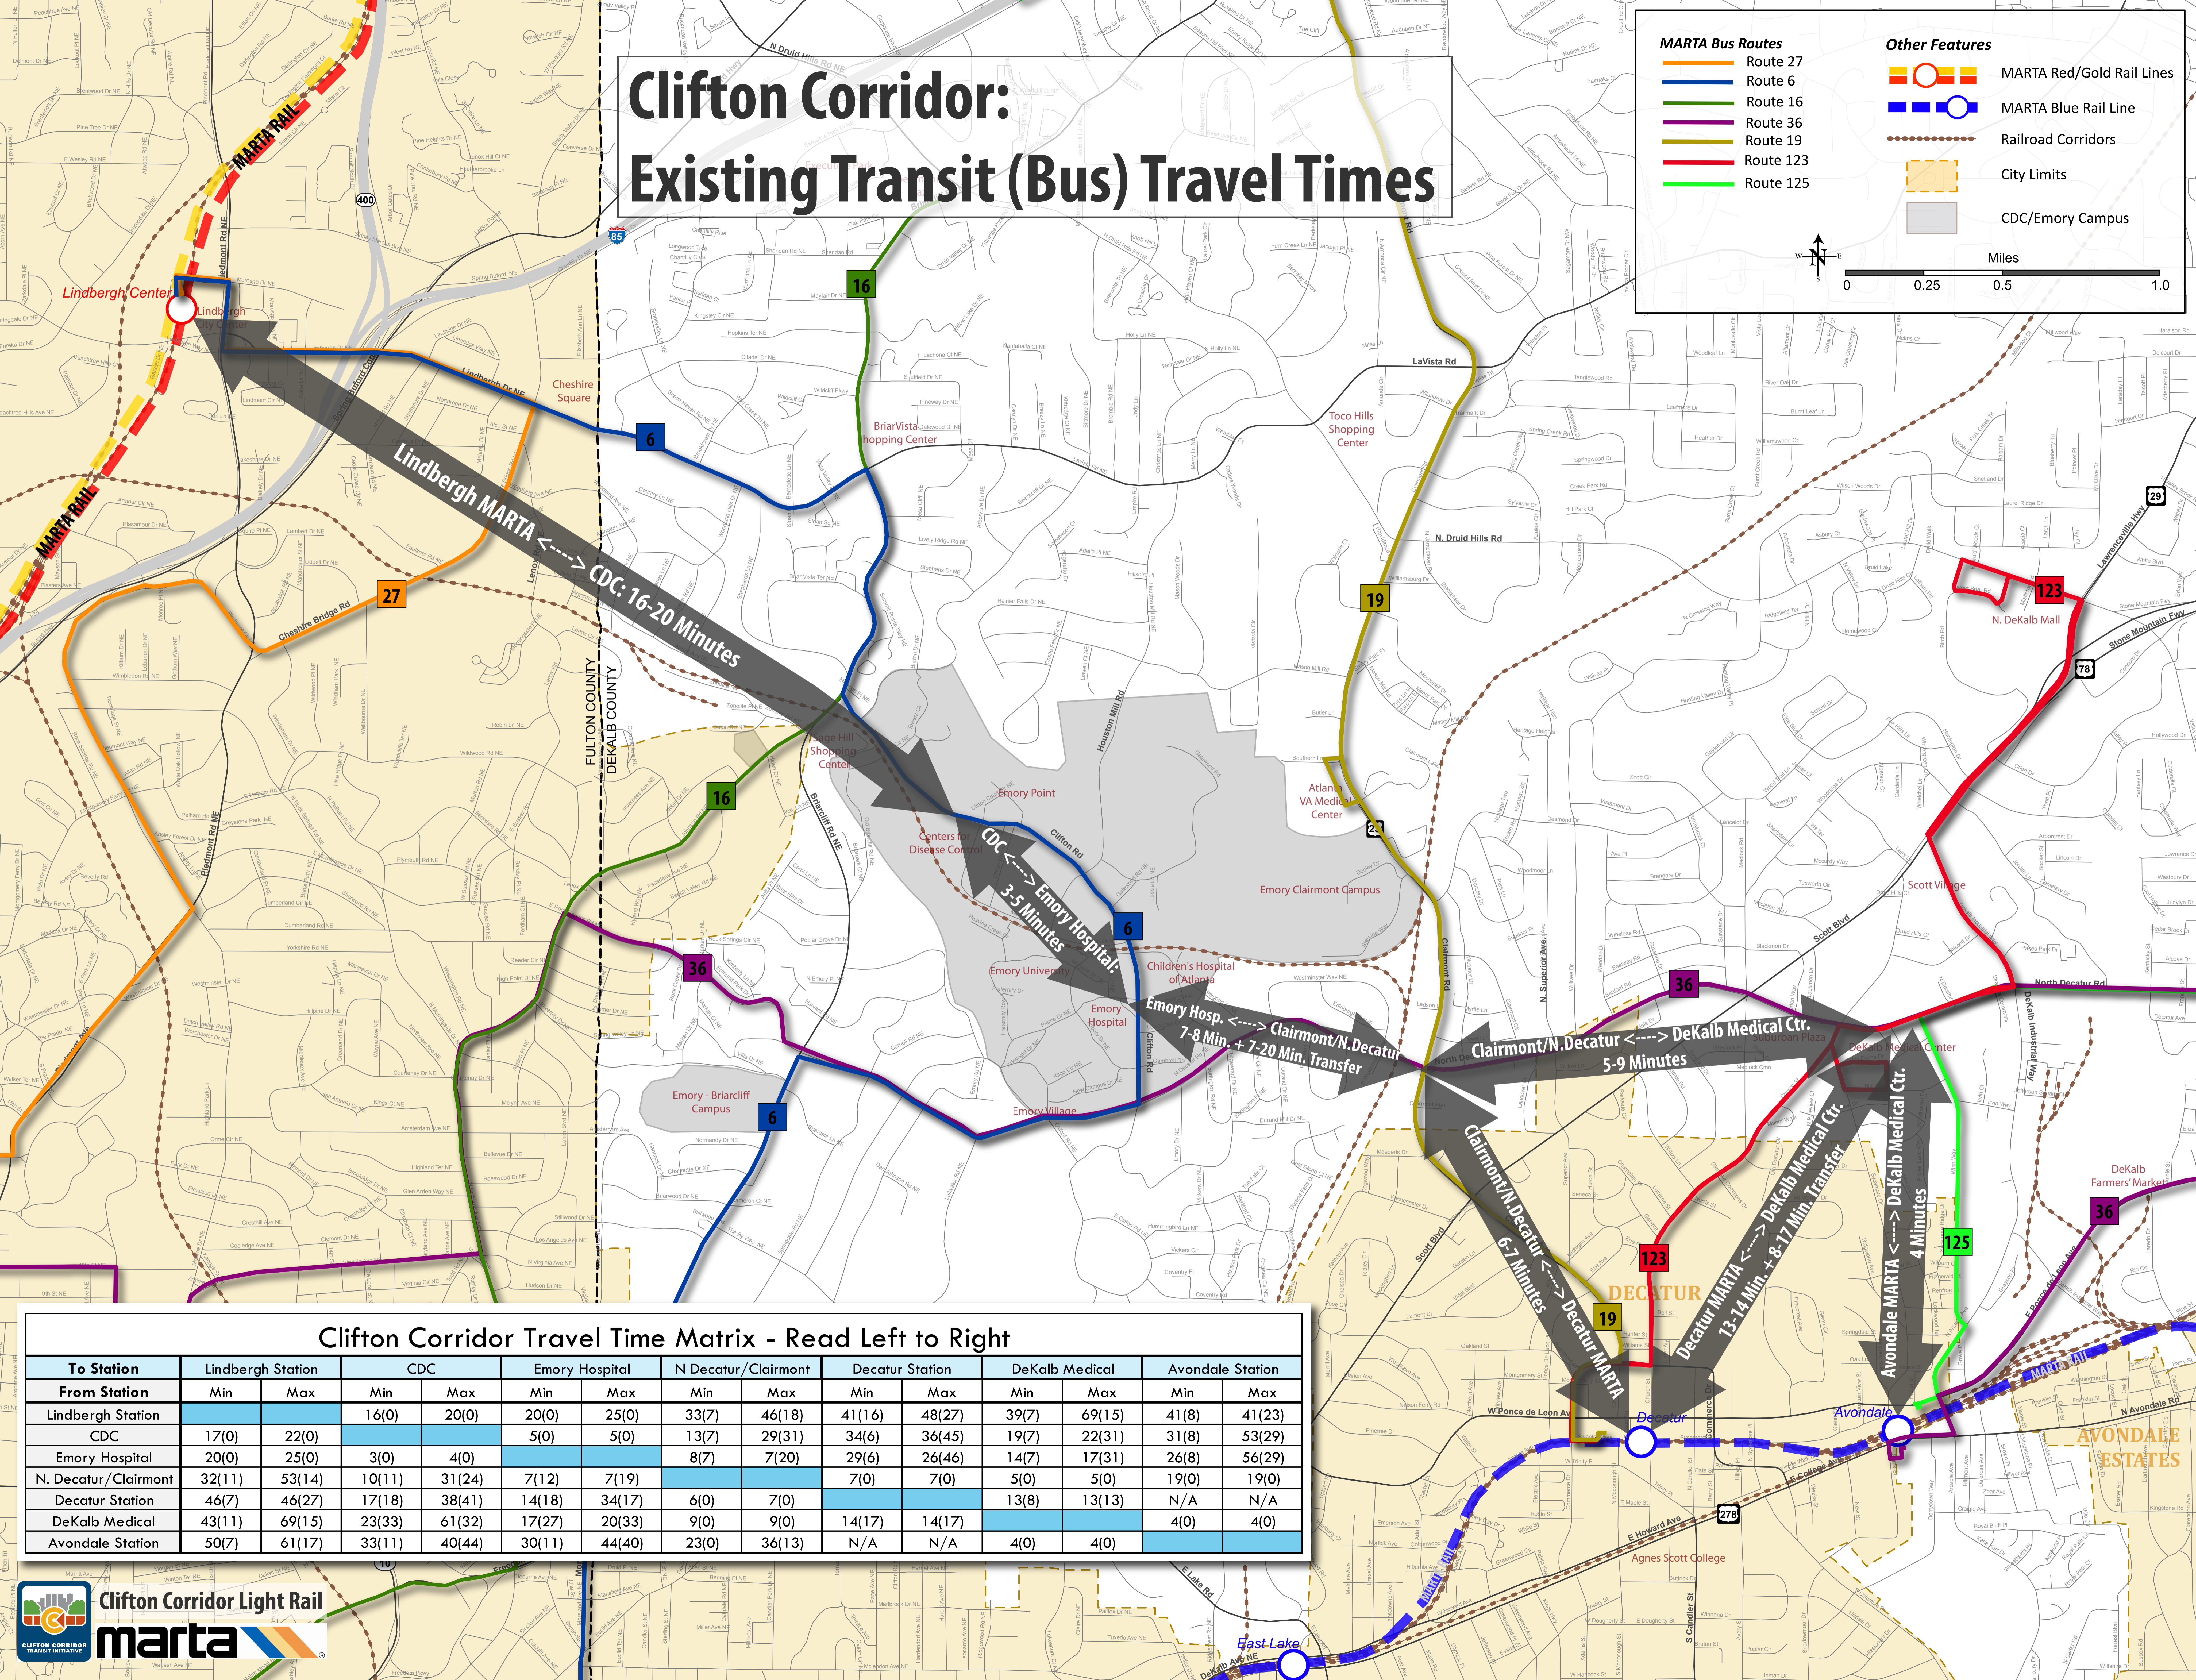

Clifton Corridor: Existing Transit (Bus) Travel Times

MARTA Bus Routes

- Route 27
- Route 6
- Route 16
- Route 36
- Route 19
- Route 123
- Route 125

Other Features

- MARTA Red/Gold Rail Lines
- MARTA Blue Rail Line
- Railroad Corridors
- City Limits
- CDC/Emory Campus

Miles: 0, 0.25, 0.5, 1.0

Clifton Corridor Travel Time Matrix - Read Left to Right

To Station	Lindbergh Station		CDC		Emory Hospital		N Decatur/Clairmont		Decatur Station		DeKalb Medical		Avondale Station	
From Station	Min	Max	Min	Max	Min	Max	Min	Max	Min	Max	Min	Max	Min	Max
Lindbergh Station														
CDC	17(0)	22(0)	16(0)	20(0)	20(0)	25(0)	33(7)	46(18)	41(16)	48(27)	39(7)	69(15)	41(8)	41(23)
Emory Hospital	20(0)	25(0)	3(0)	4(0)	5(0)	5(0)	13(7)	29(31)	34(6)	36(45)	19(7)	22(31)	31(8)	53(29)
N. Decatur/Clairmont	32(11)	53(14)	10(11)	31(24)	7(12)	7(19)	8(7)	7(20)	29(6)	26(46)	14(7)	17(31)	26(8)	56(29)
Decatur Station	46(7)	46(27)	17(18)	38(41)	14(18)	34(17)	6(0)	7(0)	7(0)	7(0)	13(8)	13(13)	N/A	N/A
DeKalb Medical	43(11)	69(15)	23(33)	61(32)	17(27)	20(33)	9(0)	9(0)	14(17)	14(17)			4(0)	4(0)
Avondale Station	50(7)	61(17)	33(11)	40(44)	30(11)	44(40)	23(0)	36(13)	N/A	N/A	4(0)	4(0)		