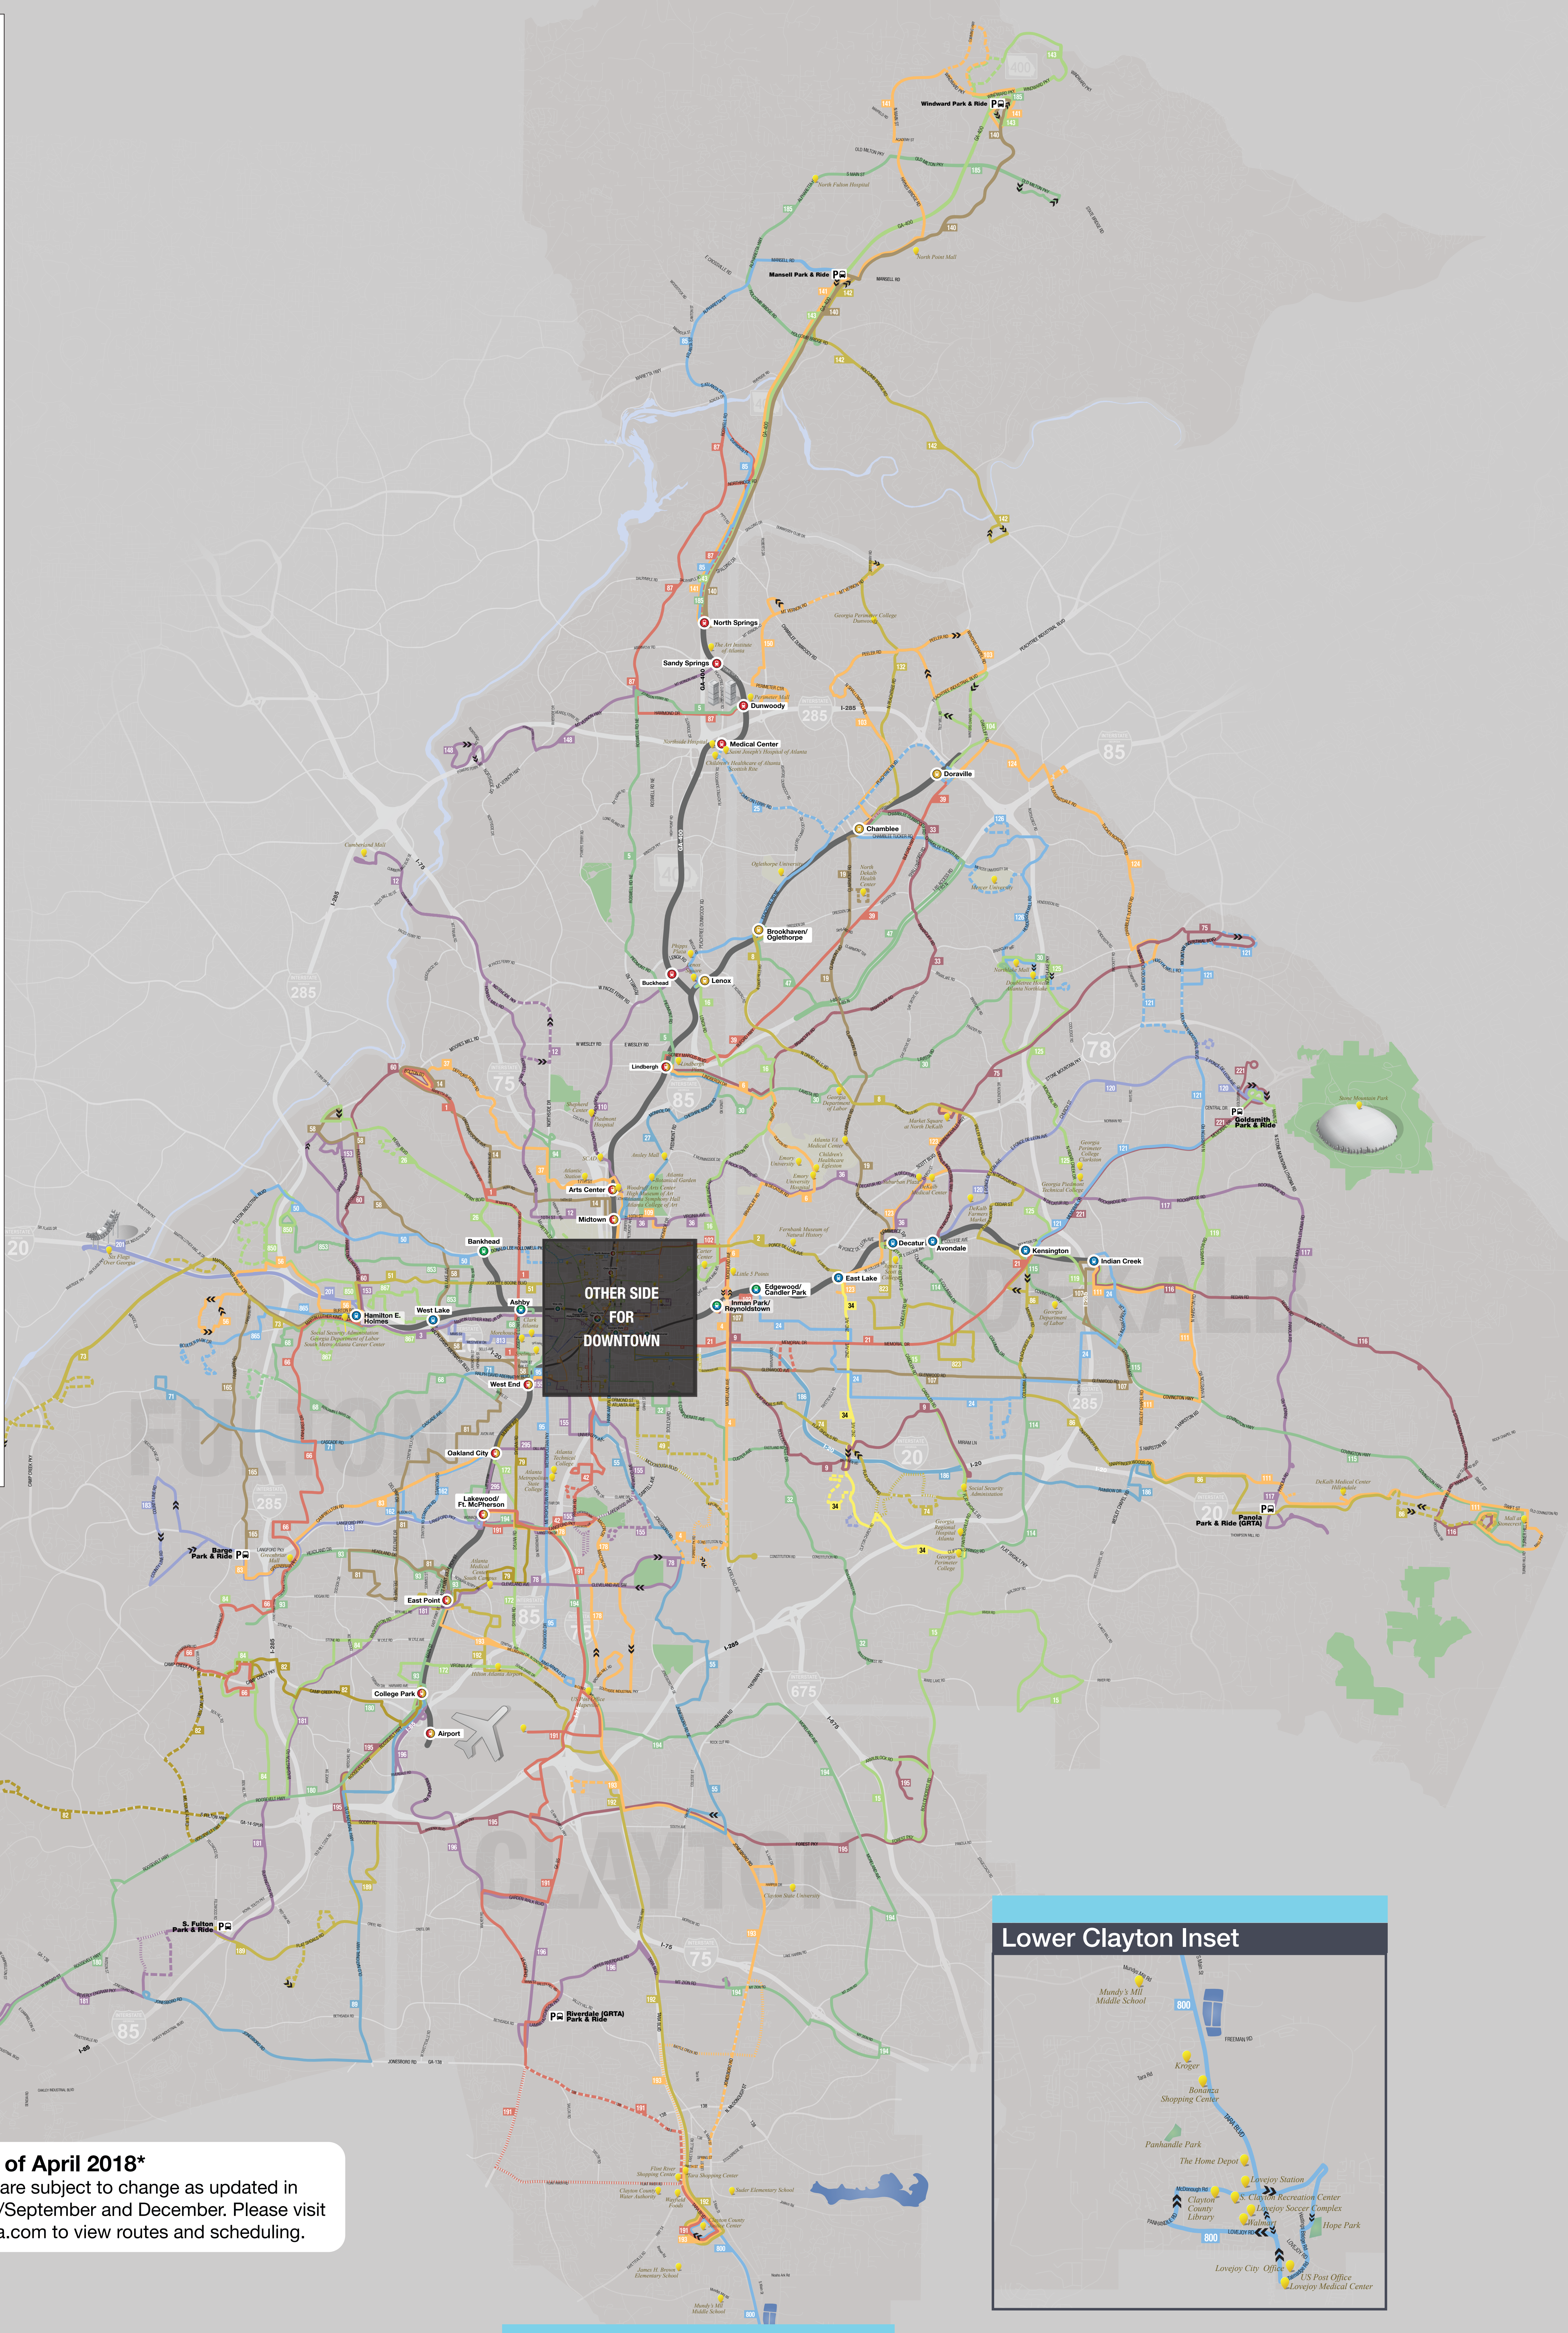

MEDICAL FACILITIES

Decatur Hospital	I-7
DeKalb Medical Center	I-8
Children's Healthcare of Atlanta at Egleston	I-7
Emory University Hospital & Clinic	I-7
Georgia Regional Hospital	L-8
North Fulton Medical Center	B-8
Northside Hospital-Atlanta	E-6
Charter Peachford	D-7
Piedmont Hospital	H-5
St. Joseph's Hospital	E-6
Children's Healthcare of Atl at Scottish Rite Hospital	E-6
Dunwoody Medical Center	D-7
Shepherd Spinal Center	H-5
South Fulton Medical	L-4
Southside Medical Center	K-5
W.T. Brooks Medical Center	L-3
Veterans Administration Hospital	H-7

PARKS AND RECREATION

Anderson Park	J-3
Atlanta Memorial Park	H-4
Blackburn Park	E-6
Murphy Chandler Park	E-6
Chastain Memorial Park	F-5
Lakewood Stadium	L-5
Maddox Park	J-4
Six Flags Over Georgia	N-7
Stone Mountain Park	D-9
John A White Park	K-3
Georgia International Convention Center	N-3

SHOPPING CENTERS

Ansley Mall	I-5
Atlantic Station	L-4
Belvedere Plaza	J-8
Camp Creek Marketplace	M-2
DeKalb Farmers Market	I-8
Greenbriar Mall	L-2
Lenox Square	G-5
Lindbergh Plaza	H-5
Peachtree Battle Shopping Center	H-5
North DeKalb Mall	H-8
Northeast Plaza	G-6
Northlake Mall	G-8
North Point Mall	B-9
Outlet Square Mall	G-7
Perimeter Mall	E-6
Phipps Plaza	G-5
Gallery at South DeKalb	L-8
Suburban Plaza	I-8
Mall at Stonecrest	P-10
Cumberland Mall	F-3
Union Station Mall	P-1

TRANSPORTATION FACILITIES

OTHER SIDE
FOR
DOWNTOWN

Routes as of April 2018*
*Bus Routes are subject to change as updated in April, August/September and December. Please visit www.itsmarta.com to view routes and scheduling.