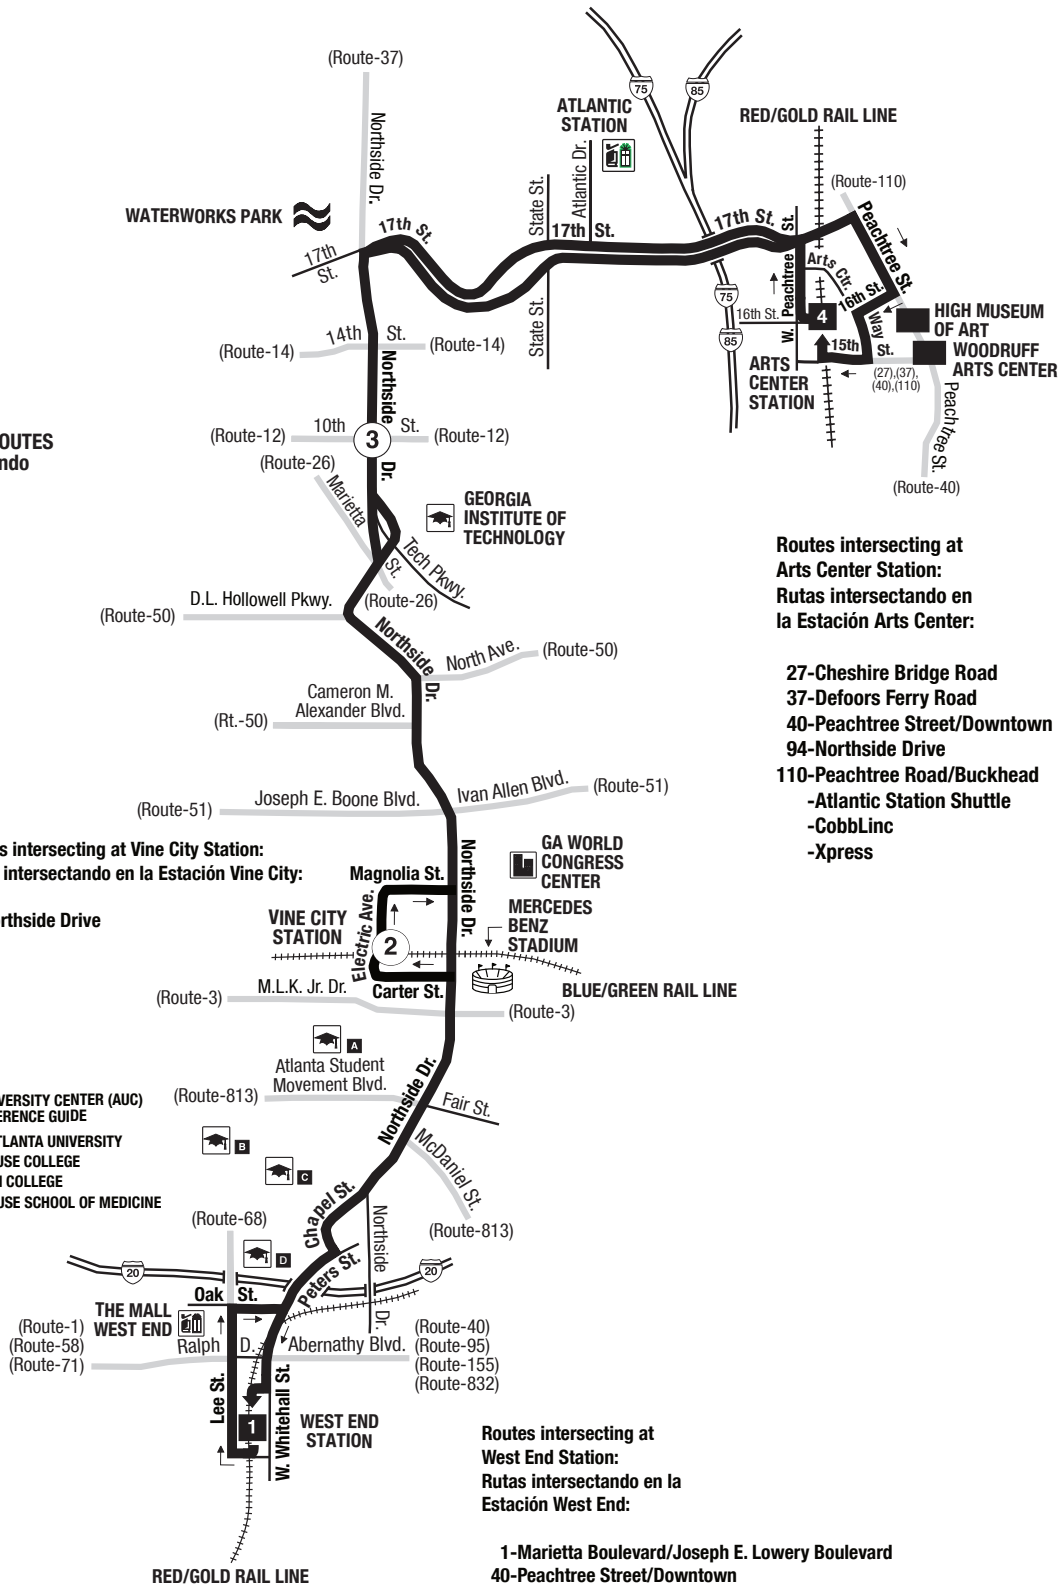

**NORTH
NORTE**

**INTERSECTING ROUTES
Rutas Intersectando**

**Routes intersecting at Arts Center Station:
Rutas intersectando en la Estación Arts Center:**

- 27-Cheshire Bridge Road
- 37-Defoors Ferry Road
- 40-Peachtree Street/Downtown
- 94-Northside Drive
- 110-Peachtree Road/Buckhead
- Atlantic Station Shuttle
- CobbLinc
- Xpress

**Routes intersecting at Vine City Station:
Rutas intersectando en la Estación Vine City:**

- 94-Northside Drive

**ATLANTA UNIVERSITY CENTER (AUC)
REFERENCE GUIDE**

- A** CLARK ATLANTA UNIVERSITY
- B** MOREHOUSE COLLEGE
- C** SPELMAN COLLEGE
- D** MOREHOUSE SCHOOL OF MEDICINE

**Routes intersecting at West End Station:
Rutas intersectando en la Estación West End:**

- 1-Marietta Boulevard/Joseph E. Lowery Boulevard
- 40-Peachtree Street/Downtown
- 58-Hollywood Road/Lucile Avenue
- 68-Benjamin E. Mays Drive
- 71-Cascade Road
- 81-Venetian Hills/Delowe Drive
- 94-Northside Drive
- 95-Metropolitan Parkway
- 155-Pittsburgh
- 832-Grant Park