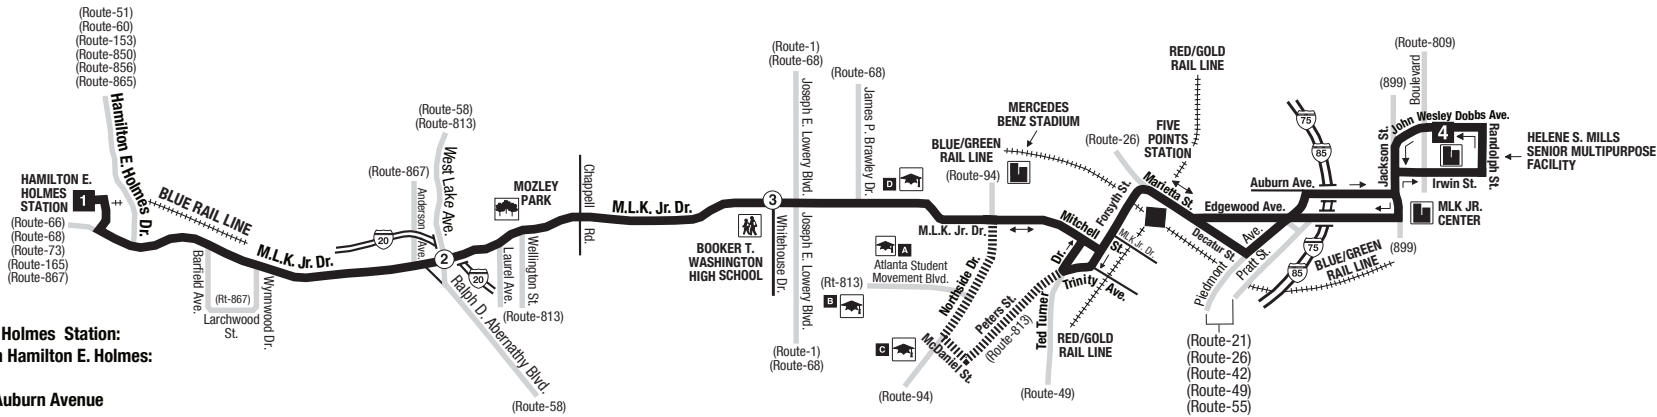

**Routes intersecting at Five Points Station:
Rutas intersectando en la Estación Five Points:**

- 3-Martin Luther King, Jr. Drive/Auburn Avenue**
- 21-Memorial Drive**
- 40-Peachtree Street/Downtown**
- 49-McDonough Boulevard**
- 55-Jonesboro Road**
- 107-Glenwood**
- 186-Rainbow Drive/South Dekalb**
- 813-Atlanta University Center**
- CobbLinc**

**Routes intersecting at Hamilton E. Holmes Station:
Rutas intersectando en la Estación Hamilton E. Holmes:**

- 3-Martin Luther King, Jr. Drive/Auburn Avenue**
- 51-Joseph E. Boone Boulevard**
- 60-Hightower Road**
- 66-Lynhurst Drive/Princeton Lakes**
- 68-Benjamin E. Mays Drive**
- 73-Fulton Industrial**
- 153-James Jackson Parkway**
- 165-Fairburn Road**
- 201-Six Flags Over Georgia**
- 850-Carroll Heights/Fairburn Heights**
- 856-Baker Hills/Wilson Mill Meadows**
- 865-Boulder Park Drive**
- 867-Peyton Forest/Dixie Hills**
- CobbLinc**

**ATLANTA UNIVERSITY CENTER (AUC)
REFERENCE GUIDE**

- A** CLARK ATLANTA UNIVERSITY
- B** MOREHOUSE COLLEGE
- C** SPELMAN COLLEGE
- D** MORRIS BROWN COLLEGE

- INTERSECTING ROUTES
Rutas Intersectando
- ROUTE DETOUR DURING SPECIAL EVENTS
Desvío de ruta durante eventos especiales