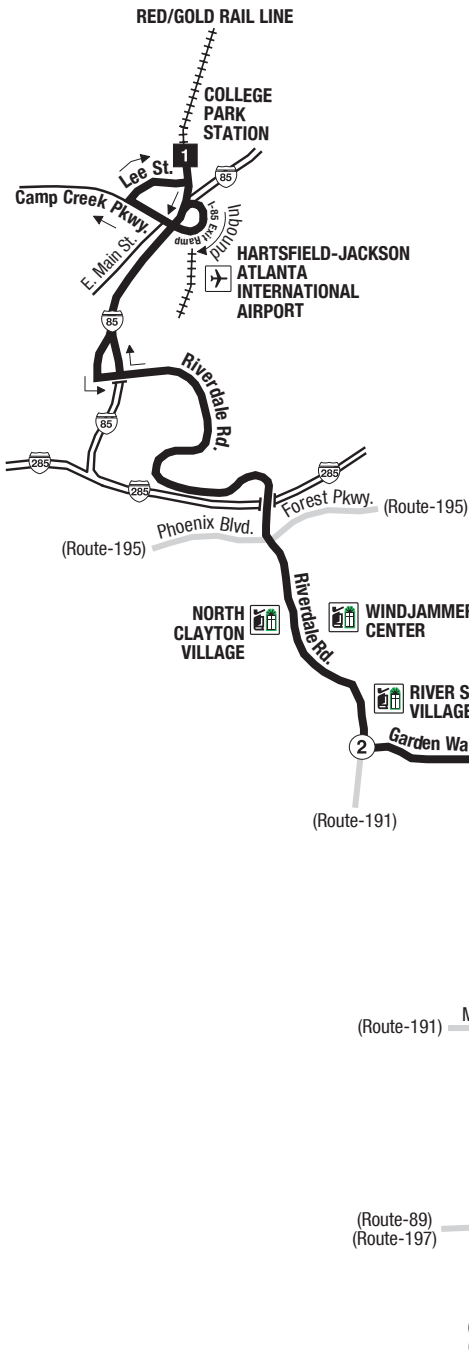

**Routes intersecting at College Park Station:  
Rutas intersectando en la Estación College Park:**

- North Bays:  
Bahías del Norte:**
- 82-Camp Creek/South Fulton Parkway
  - 93-Headland Drive/Main Street
  - 172-Sylvan Road/Virginia Avenue
  - 180-Roosevelt Highway

- South Bays:  
Bahías del Sur:**
- 89-Old National Highway
  - 188-Oakley Industrial
  - 189-Flat Shoals Road/Scofield Road
  - 195-Forest Parkway
  - 196-Upper Riverdale

**NORTH  
NORTE**

— INTERSECTING ROUTES  
Rutas Intersectando

**Routes intersecting at Xpress Park & Ride (Riverdale):  
Rutas intersectando en el Parqueadero Xpress (Riverdale):**

- 89-Old National Highway
- 191-Riverdale/ATL International Terminal
- 196-Upper Riverdale
- 197-Battle Creek Road
- Xpress