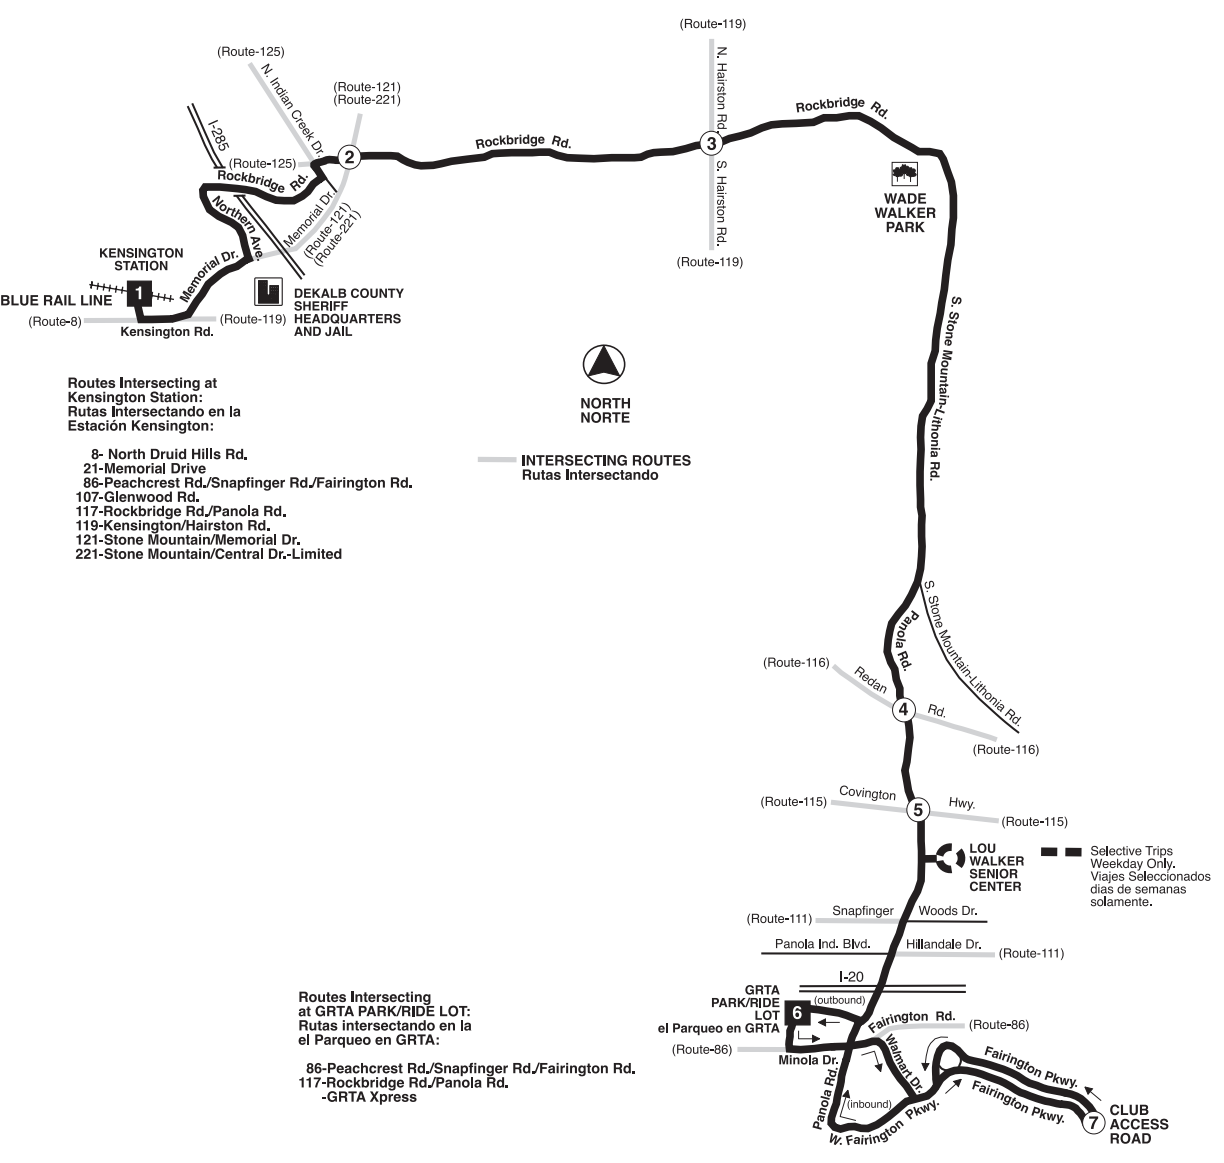

We believe that everyone should enjoy the ride, that's why we are suspending people who break our code of conduct. Learn more at www.itsmarta.com/RideWithRespect.

117

Rockbridge Road/Panola Road

Effective Date: **4/16/2016**

Rail Stations Served: Kensington Station

En Español www.itsmarta.com

117 MONDAY THRU FRIDAY - DE LUNES A VIERNES

Times given for each bus trip from beginning to end of route. Read down for times at specific locations.
 Horarios para cada viaje de autobús desde el principio hasta el fin del trayecto. Lea los horarios para localidades específicas de arriba hacia a bajo.

1	2	3	4	5	6	7	6
Leave: - Salida: Kensington Station	Rockbridge Rd. & Memorial Drive	South Hairston Rd. & Rockbridge Rd.	Panola Rd. & Redan Rd.	Panola Rd. & Covington Hwy.	GRTA Park/Ride Lot	Fairington Parkway & Club Access Rd.	Arrive: - Llegada: GRTA Park/Ride Lot
6	5	4	3	2	1		
Leave: - Salida: GRTA Park/Ride Lot	Panola Rd. & Covington Hwy.	Panola Rd. & Redan Rd.	South Hairston Rd. & Rockbridge Rd.	Rockbridge Rd. & Memorial Drive	Arrive: - Llegada: Kensington Station		

117 SUNDAY & HOLIDAY - DOMINGO Y DIAS FESTIVOS

1	2	3	4	5	6	7	6
Leave: - Salida: Kensington Station	Rockbridge Rd. & Memorial Drive	South Hairston Rd. & Rockbridge Rd.	Panola Rd. & Redan Rd.	Panola Rd. & Covington Hwy.	GRTA Park/Ride Lot	Fairington Parkway & Club Access Rd.	Arrive: - Llegada: GRTA Park/Ride Lot
6	5	4	3	2	1		
Leave: - Salida: GRTA Park/Ride Lot	Panola Rd. & Covington Hwy.	Panola Rd. & Redan Rd.	South Hairston Rd. & Rockbridge Rd.	Rockbridge Rd. & Memorial Drive	Arrive: - Llegada: Kensington Station		