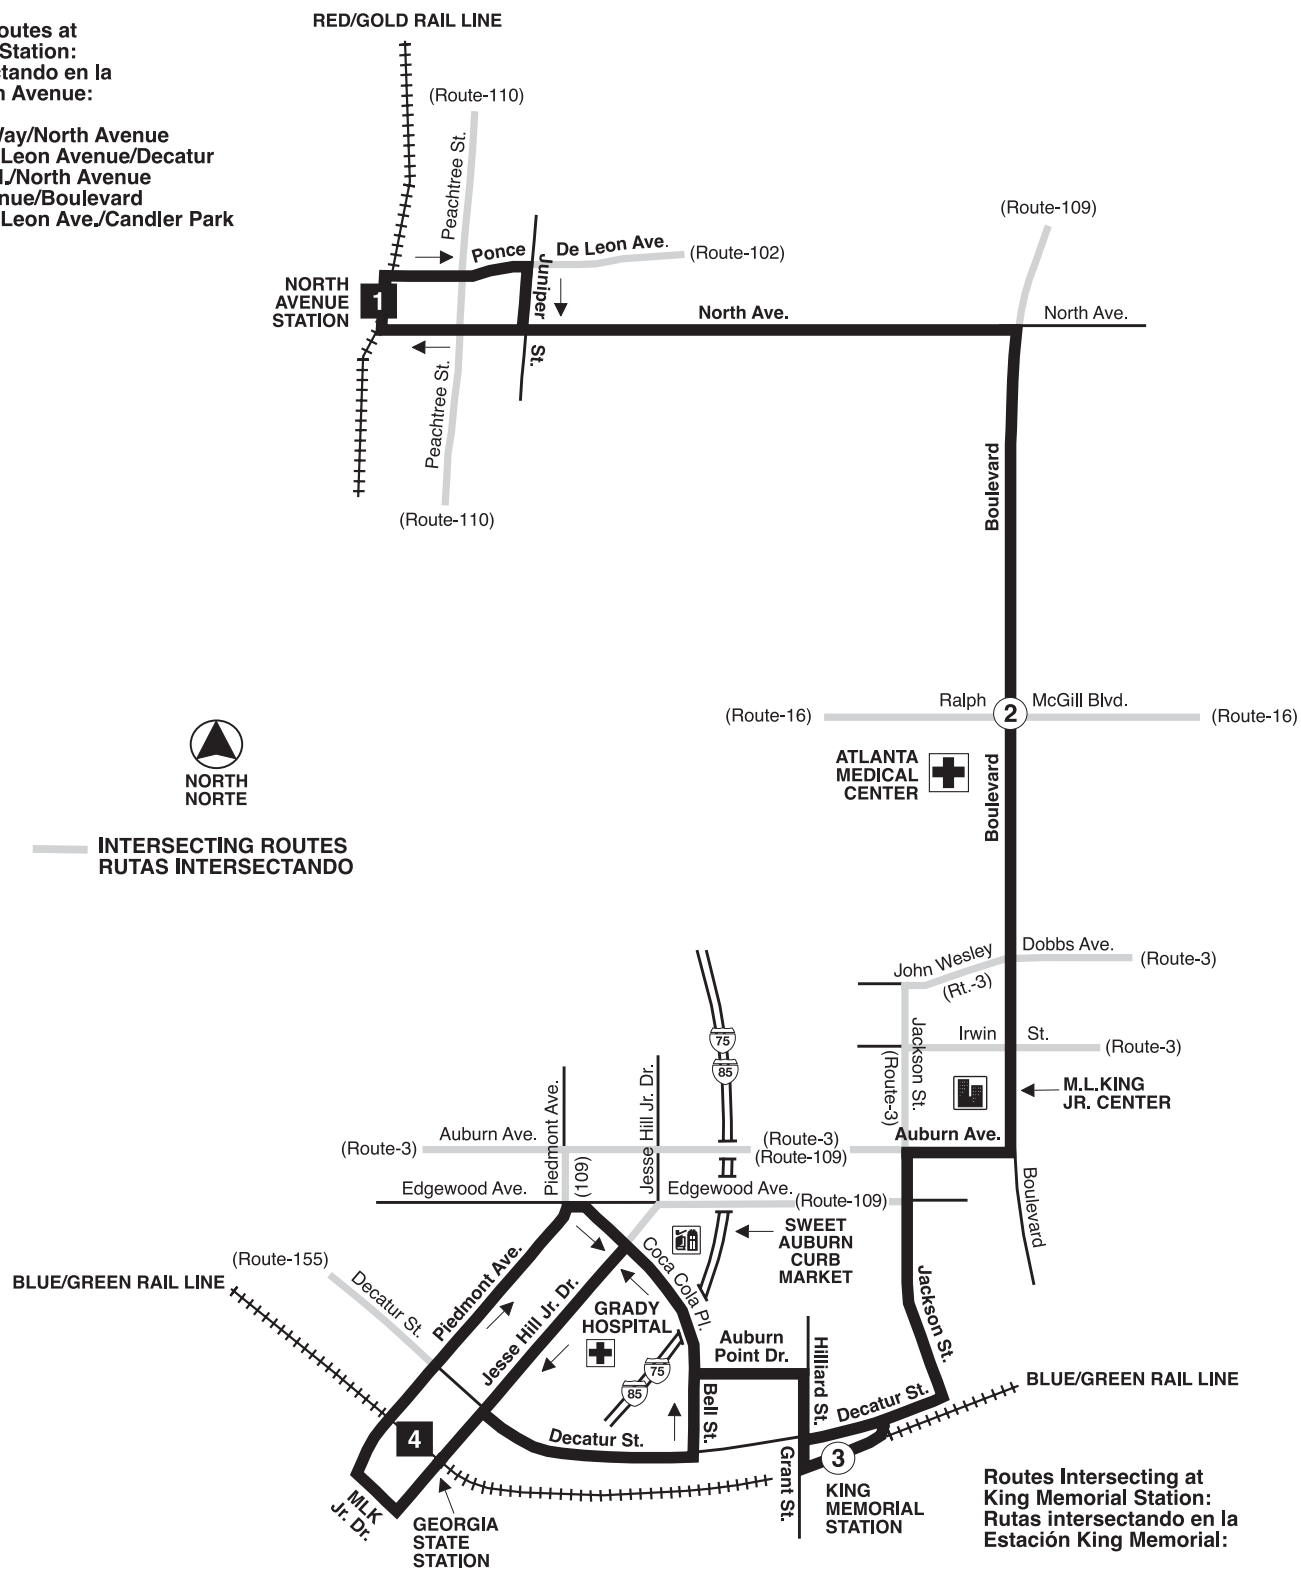

**Intersecting Routes at North Avenue Station:
Rutas Intersectando en la Estación North Avenue:**

- 1-Coronet Way/North Avenue
- 2-Ponce De Leon Avenue/Decatur
- 26-Perry Blvd./North Avenue
- 99-North Avenue/Boulevard
- 102-Ponce De Leon Ave./Candler Park

**Routes Intersecting at Georgia State Station:
Rutas Intersectando en la Estación Georgia State:**

- 21-Memorial Drive
- 99-North Avenue/Boulevard
- 109-Monroe Drive/Boulevard (Weekdays Only)
- 155-Windsor Street/Lakewood Avenue

**Routes Intersecting at King Memorial Station:
Rutas Intersectando en la Estación King Memorial:**

- 21-Memorial Drive
- 99-North Avenue/Boulevard