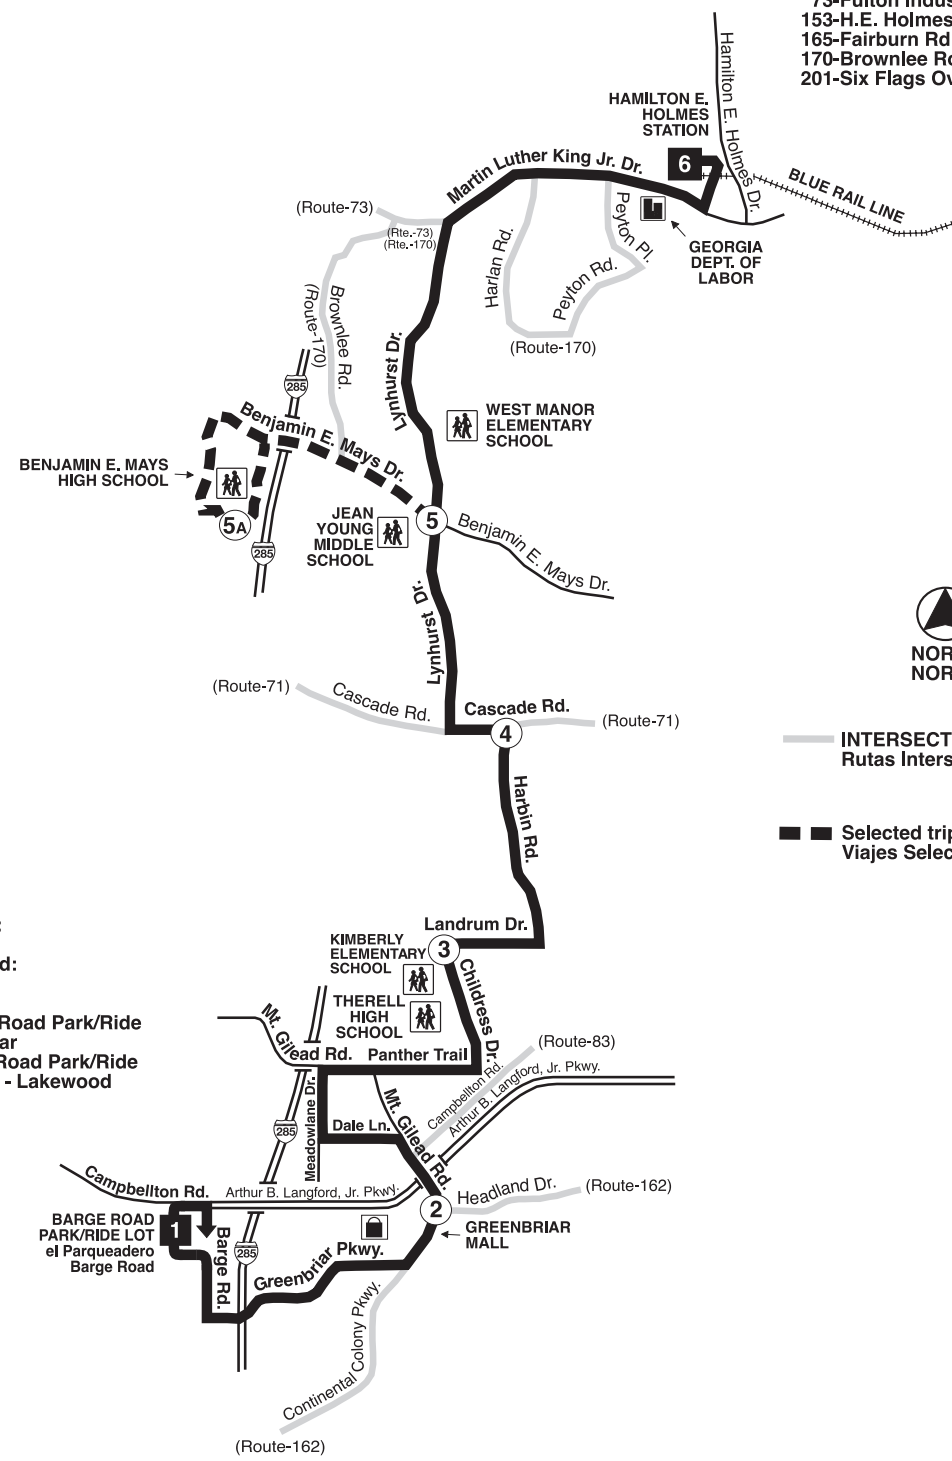

Routes Intersecting at  
Hamilton E. Holmes Station:  
Rutas Intersectando en la  
Estación Hamilton E. Holmes:

3-Martin Luther King Jr. Dr./Auburn Ave.  
56-Adamsville/Collier Heights  
60-Hightower/Moores Mill  
66-Lynhurst Drive/Barge Road Park/Ride

73-Fulton Industrial  
153-H.E. Holmes Dr./Browntown  
165-Fairburn Rd./Barge Road Park/Ride  
170-Brownlee Road/Peyton  
201-Six Flags Over Georgia

Routes Intersecting at  
Barge Road Park/Ride Lot:  
Rutas intersectando en  
el Parqueadero Barge Road:

66-Lynhurst Drive/Barge Road Park/Ride  
83-Campbellton/Greenbriar  
165-Fairburn Road/Barge Road Park/Ride  
183-Barge Road Park/Ride - Lakewood

— INTERSECTING ROUTES  
Rutas Intersectandos

█ Selected trips on School Days Only  
Viajes Selectados