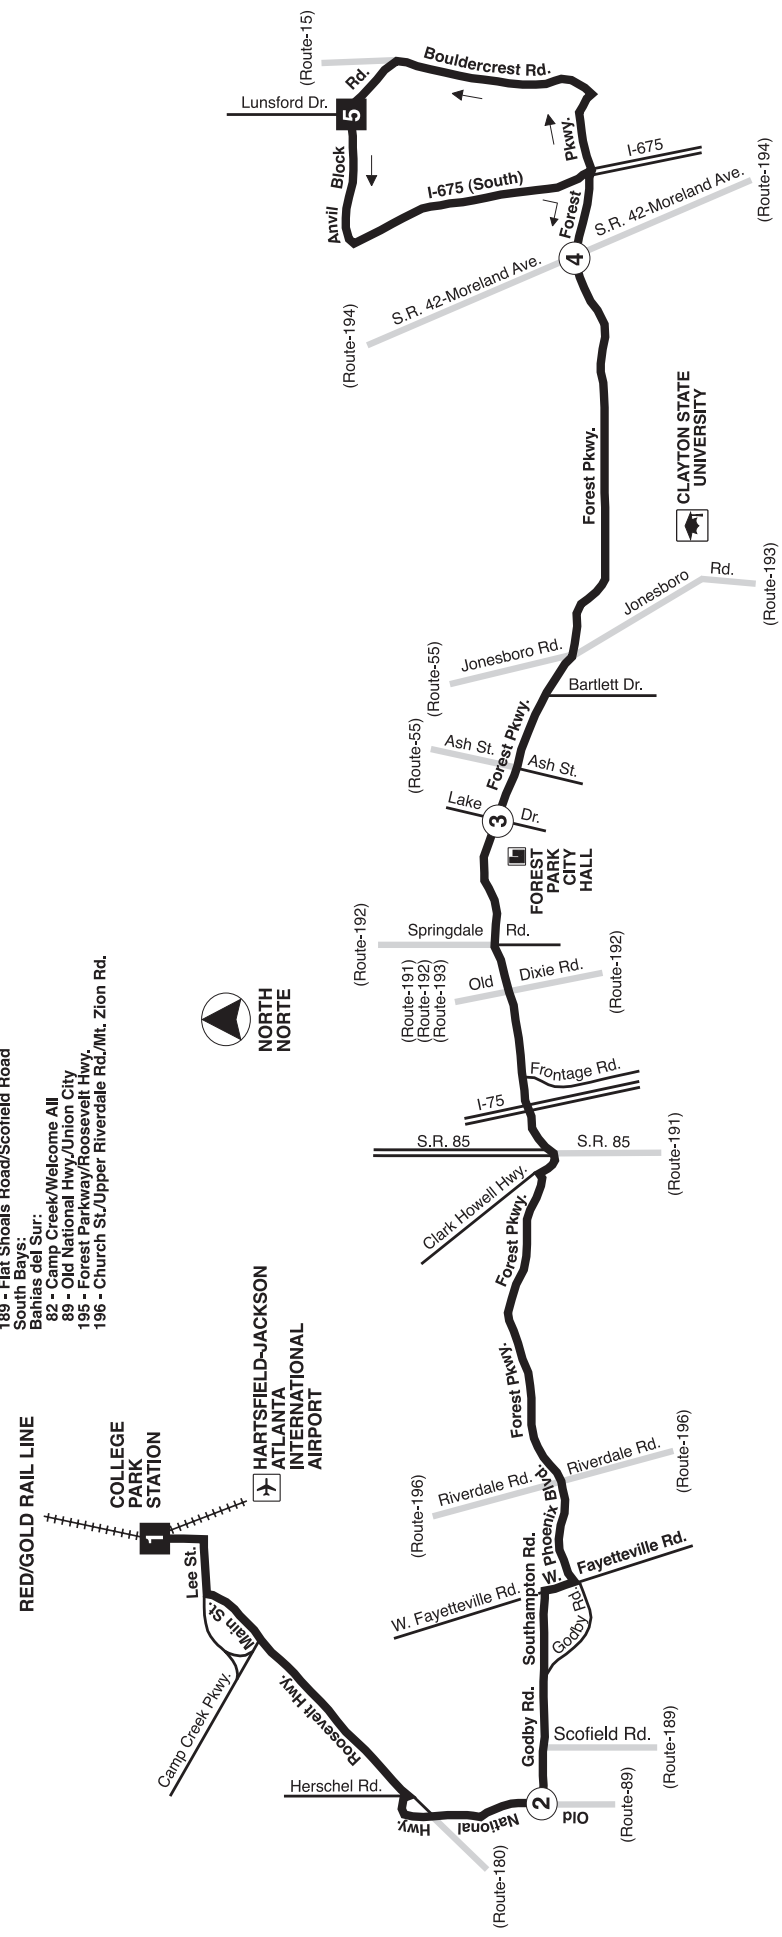

INTERSECTING ROUTES
RUTAS INTERSECTANDO